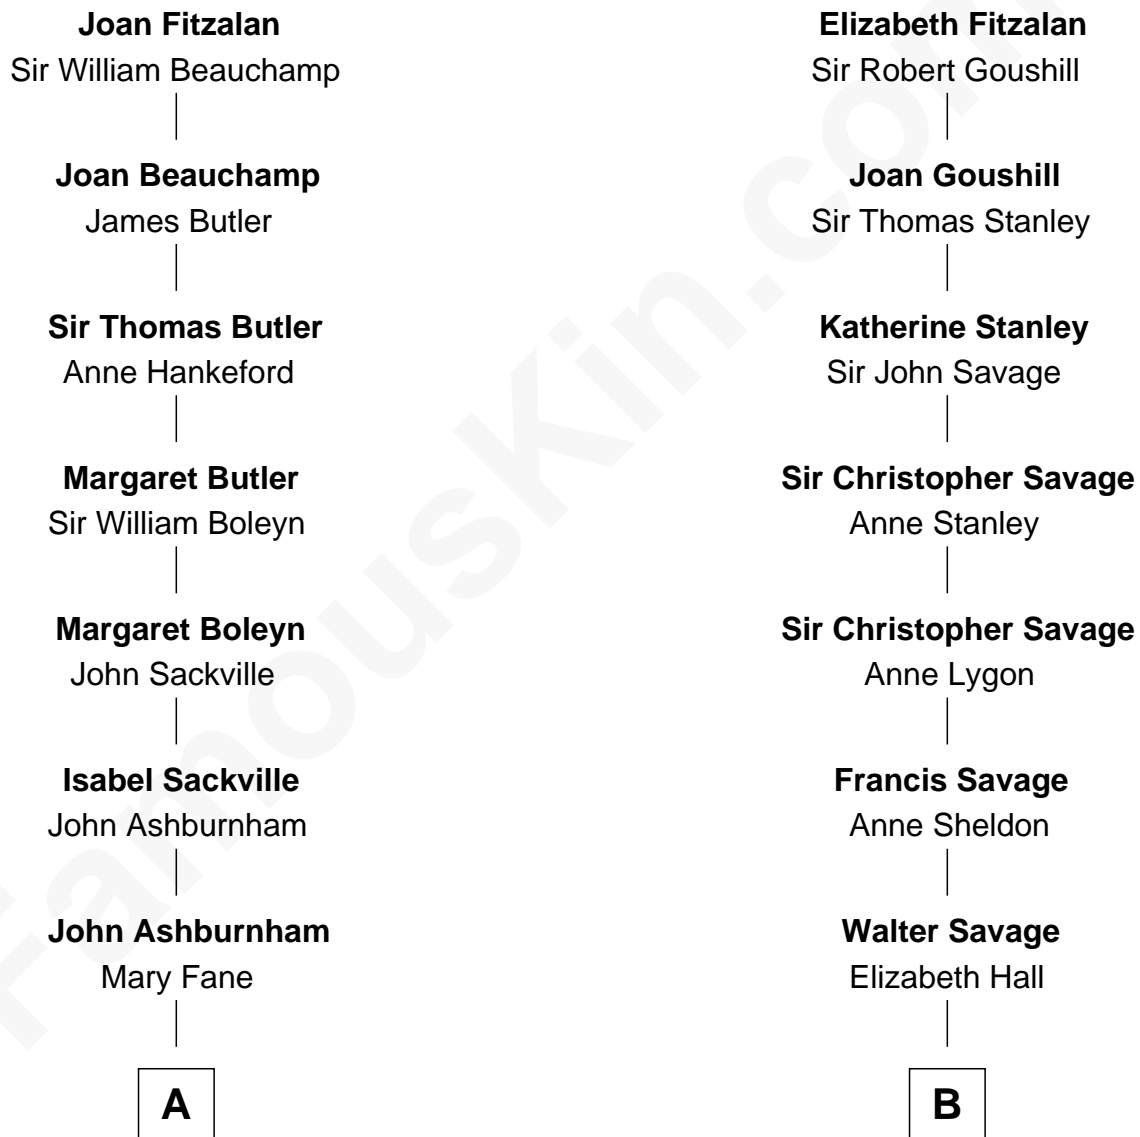

FamousKin.com

Relationship Chart of

Camilla Parker Bowles

Queen Consort of the United Kingdom

17th cousin 2 times removed of

General George S. Patton

U.S. Army - World War II

Sir Richard Fitzalan

Elizabeth de Bohun

C

—
Sonia Rosemary Keppel

Roland Calvert Cubitt

—
Rosalind Maud Cubitt

Bruce Middleton Hope Shand

—
Camilla Parker Bowles

Queen Consort