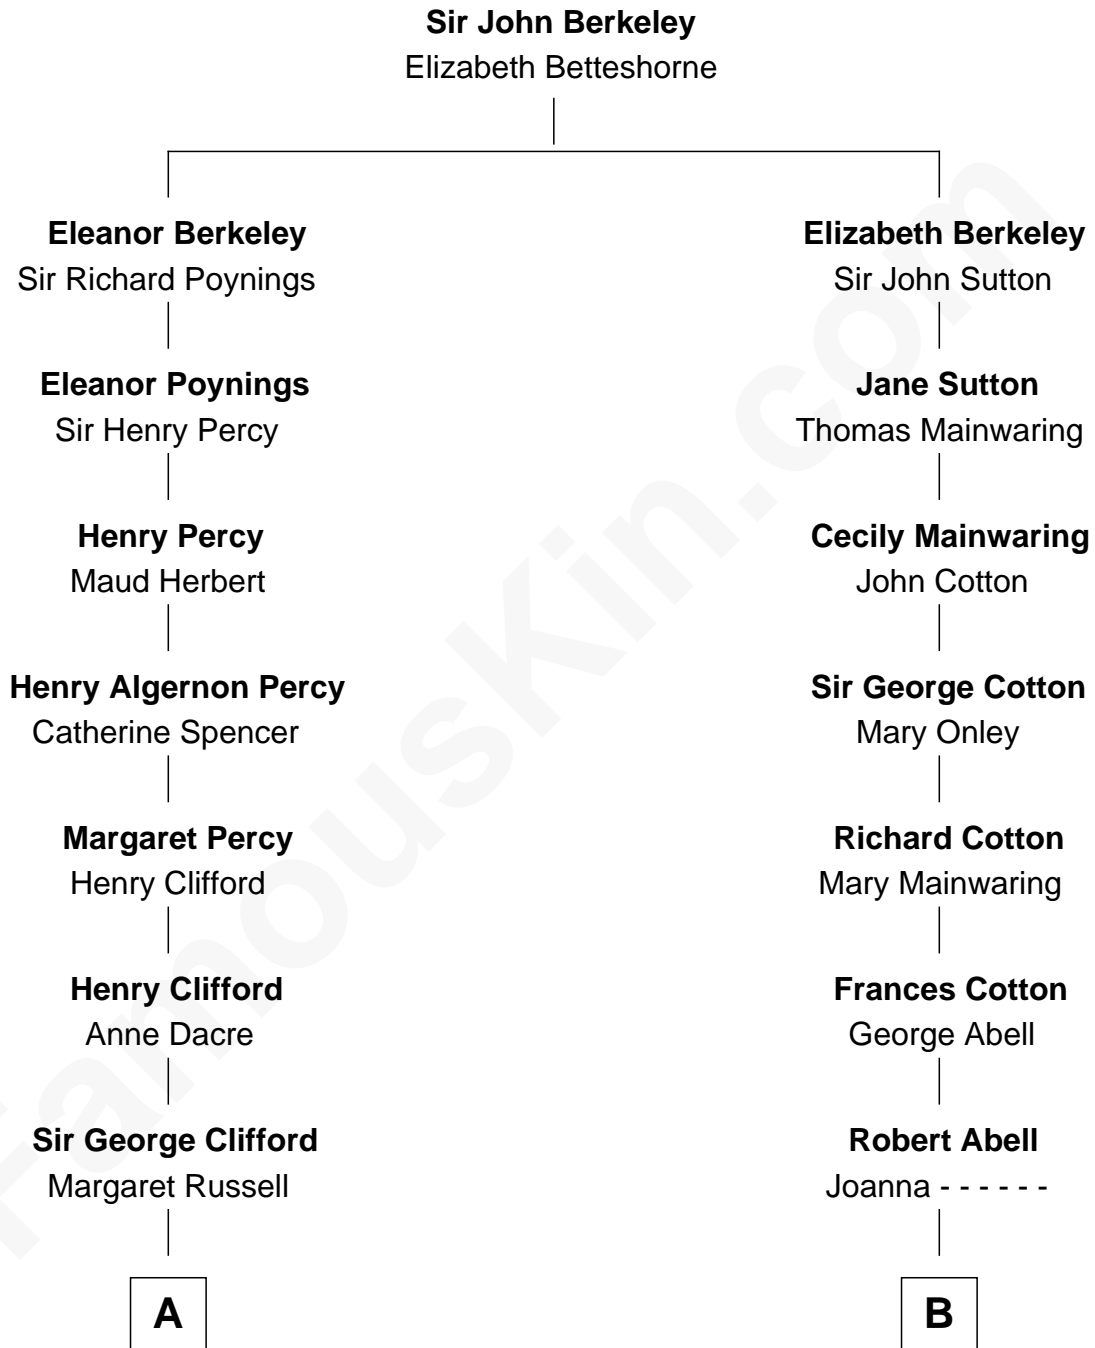

FamousKin.com

Relationship Chart of

Camilla Parker Bowles

Queen Consort of the United Kingdom

15th cousin 3 times removed of

Lizzie Borden
Accused Murderess

C

Rosalind Maud Cubitt
Bruce Middleton Hope Shand

Camilla Parker Bowles
Queen Consort

FamousKin.com