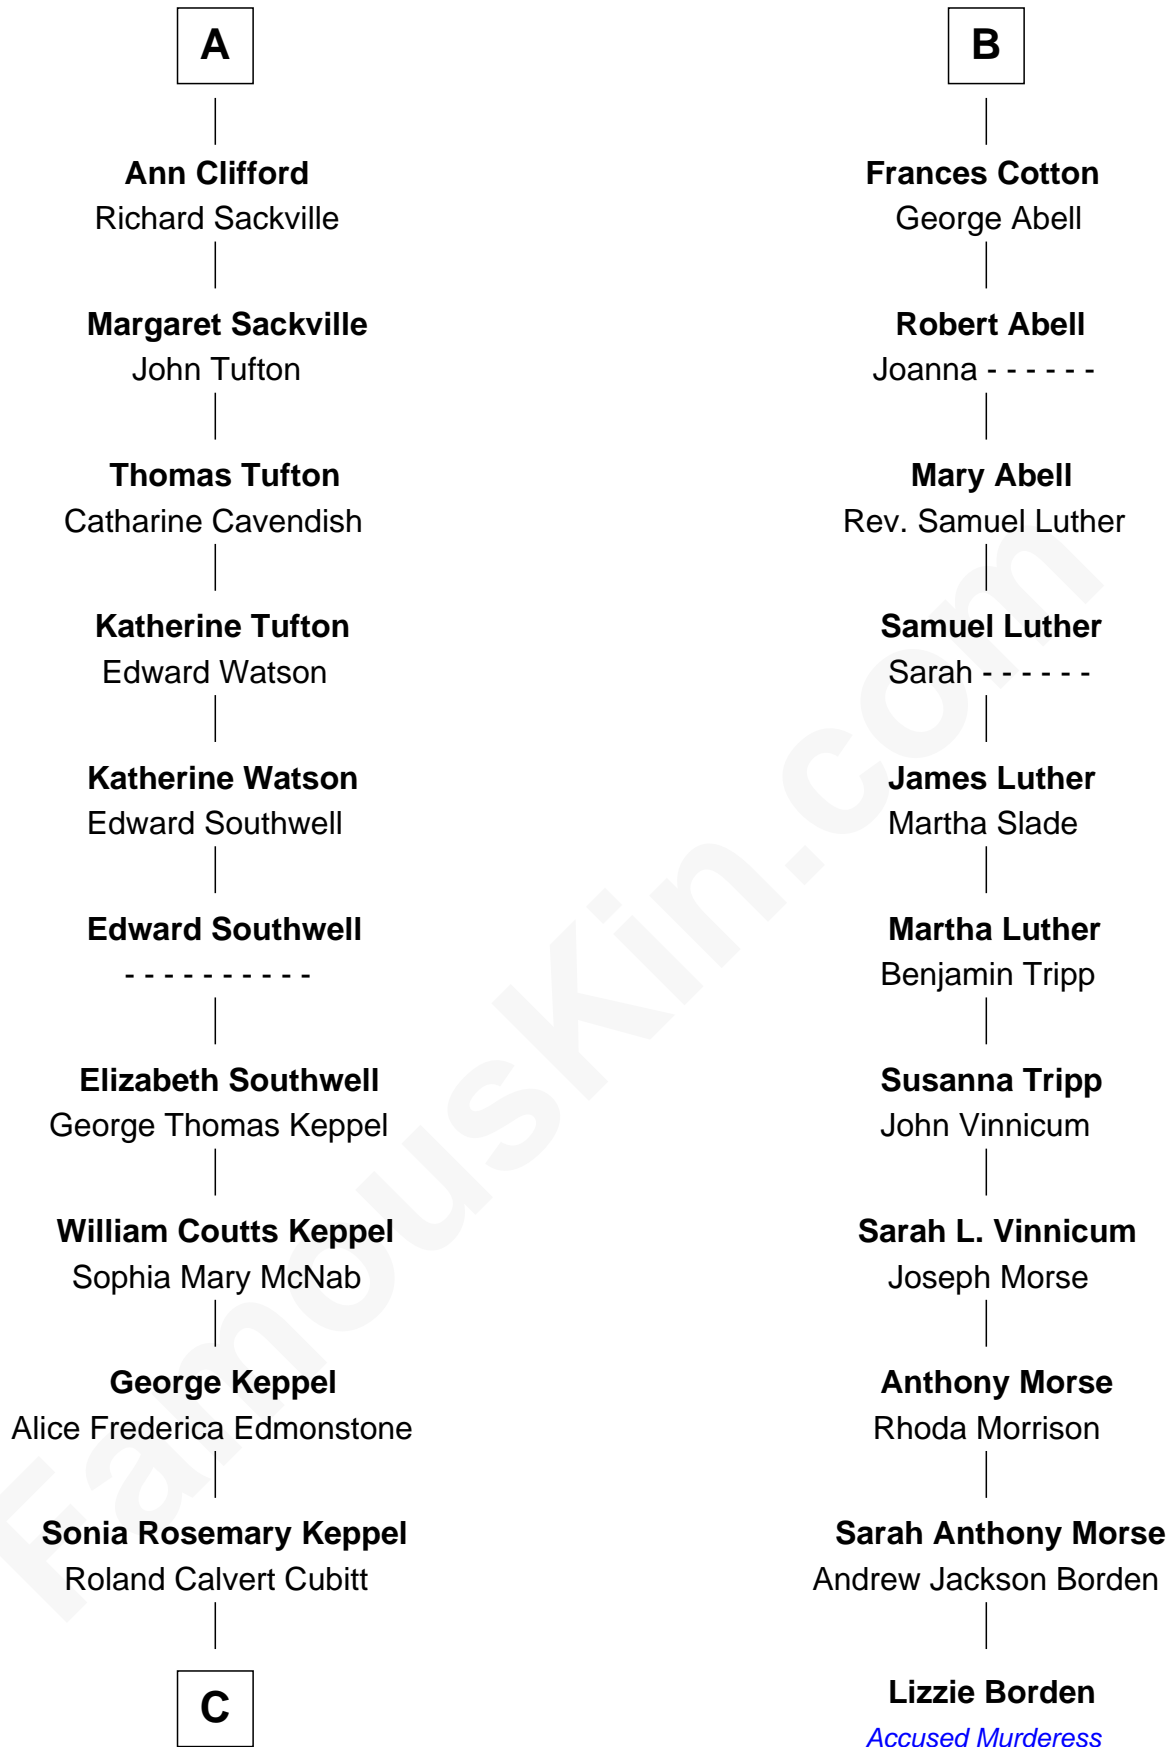

FamousKin.com

Relationship Chart of

Camilla Parker Bowles

Queen Consort of the United Kingdom

17th cousin 1 time removed of

Lizzie Borden

Accused Murderess

Sir Philip le Despencer

Elizabeth - - - - -

Sir Philip le Despencer

Elizabeth de Tibetot

Margery Despencer

Sir Roger Wentworth

Henry Wentworth

Elizabeth Howard

Margery Wentworth

Cecily Mainwaring

John Cotton

Sir George Cotton

Mary Onley

Richard Cotton

Mary Mainwaring

B

C