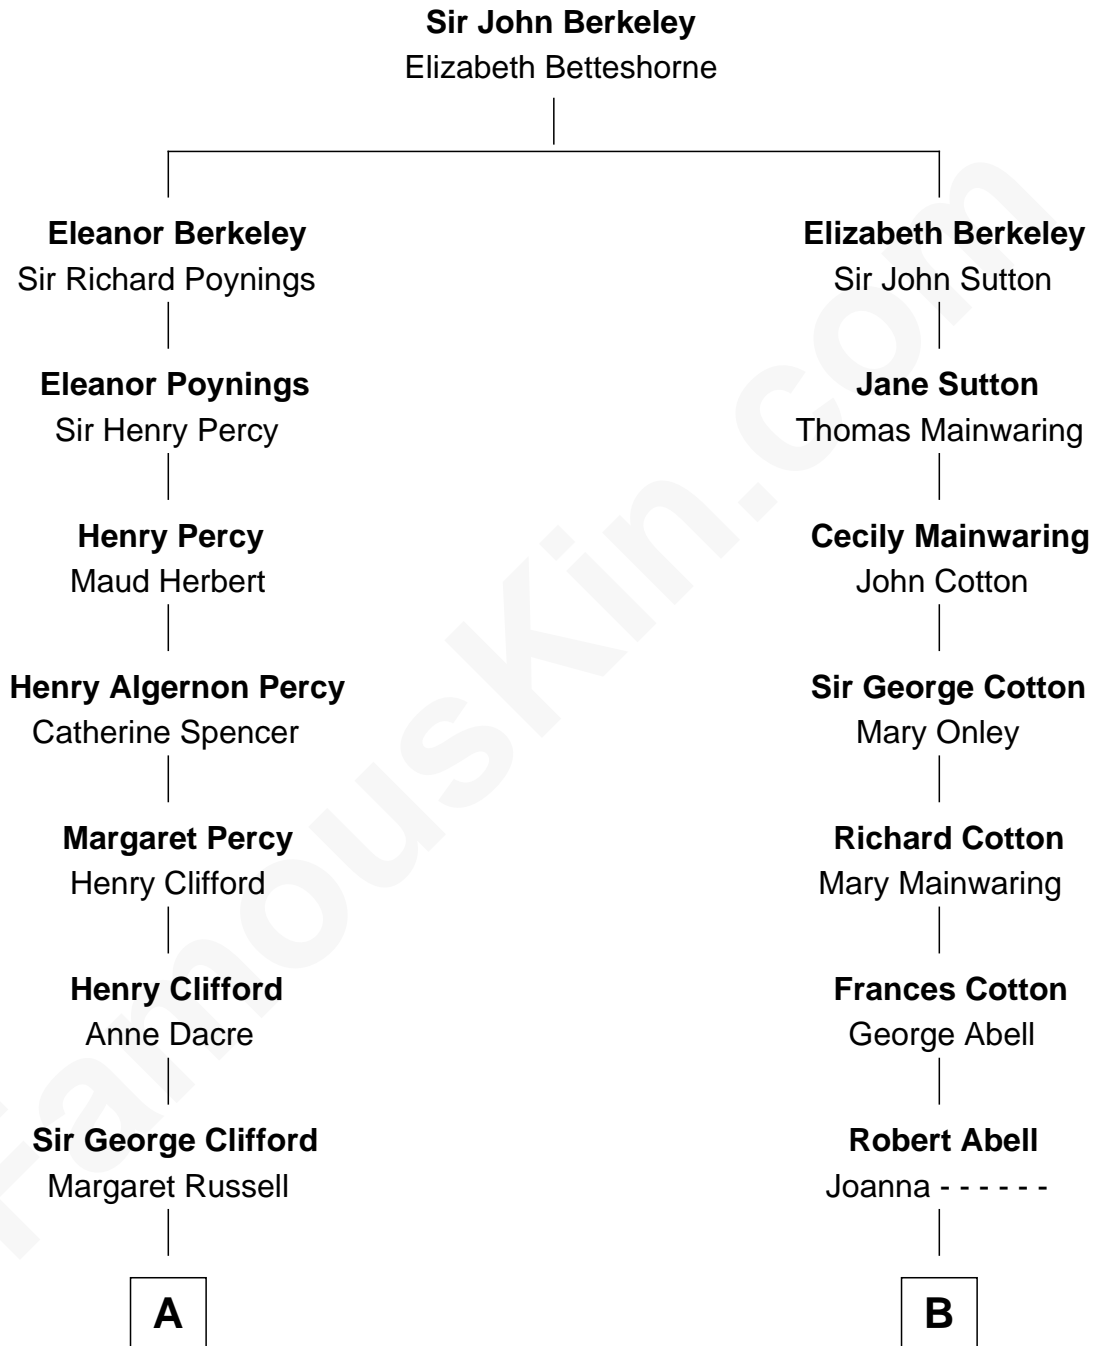

FamousKin.com

Relationship Chart of

Camilla Parker Bowles

Queen Consort of the United Kingdom

16th cousin 2 times removed of

Elizabeth Montgomery
TV Actress - "Bewitched"

C

Rosalind Maud Cubitt
Bruce Middleton Hope Shand

Camilla Parker Bowles
Queen Consort

FamousKin.com