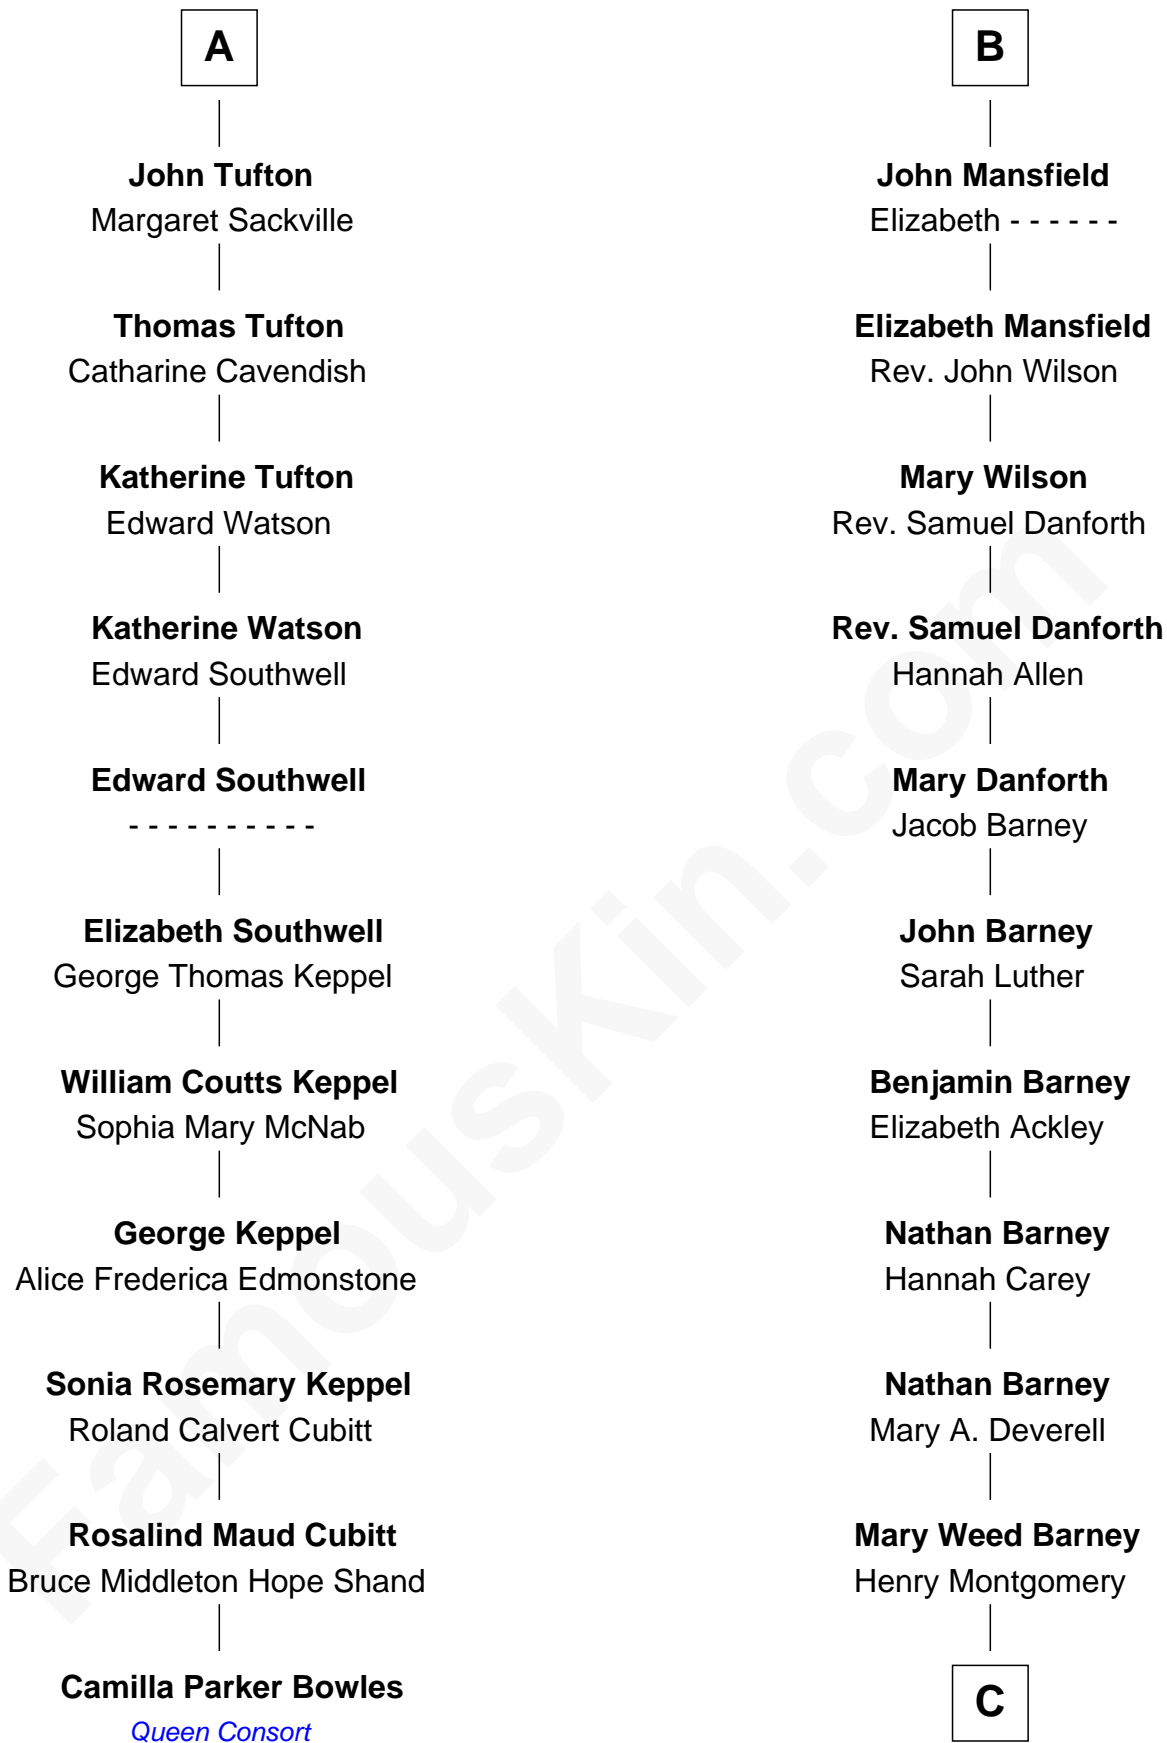

FamousKin.com

Relationship Chart of

Camilla Parker Bowles

Queen Consort of the United Kingdom

17th cousin 1 time removed of

Elizabeth Montgomery

TV Actress - "Bewitched"

C

Henry Montgomery
Elizabeth Bryan Allen

Elizabeth Montgomery
TV Actress - "Bewitched"

FamousKin.com