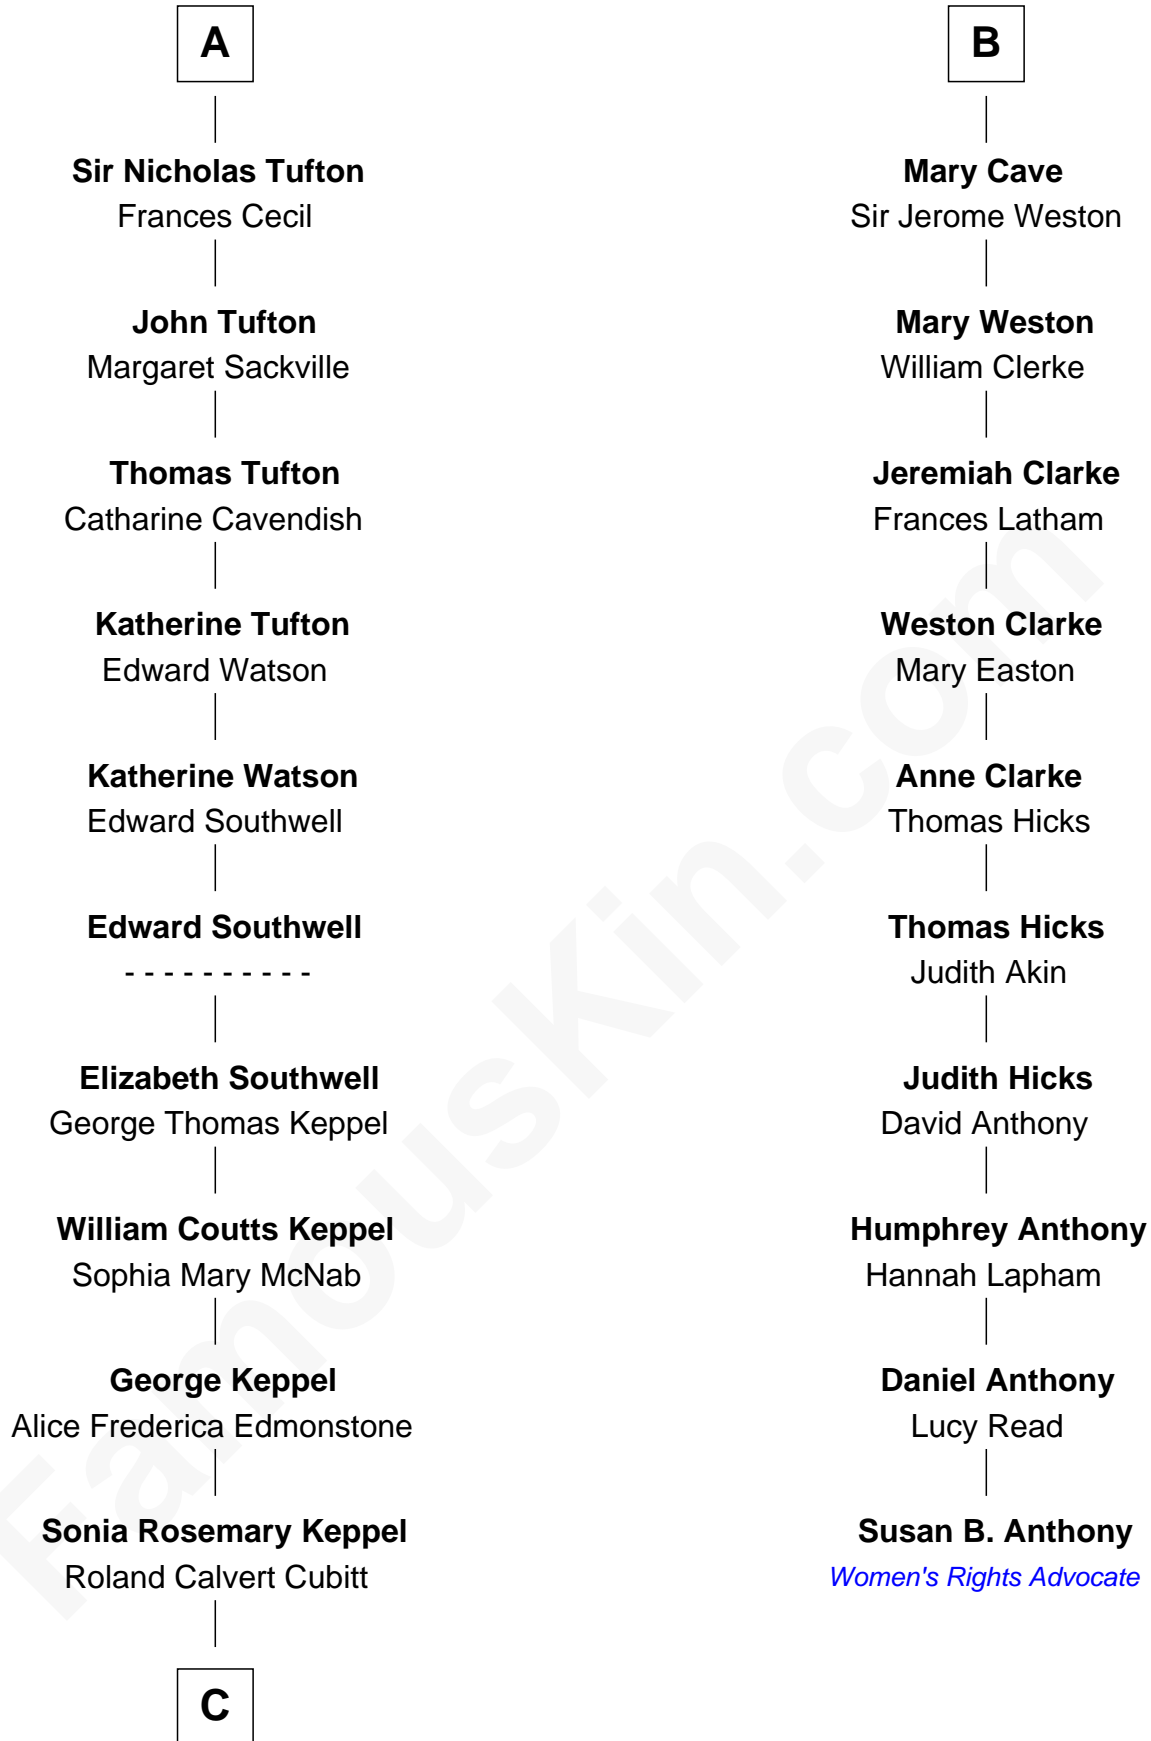

FamousKin.com

Relationship Chart of

Camilla Parker Bowles

Queen Consort of the United Kingdom

16th cousin 2 times removed of

Susan B. Anthony

Women's Rights Advocate

C

Rosalind Maud Cubitt
Bruce Middleton Hope Shand

Camilla Parker Bowles
Queen Consort

FamousKin.com