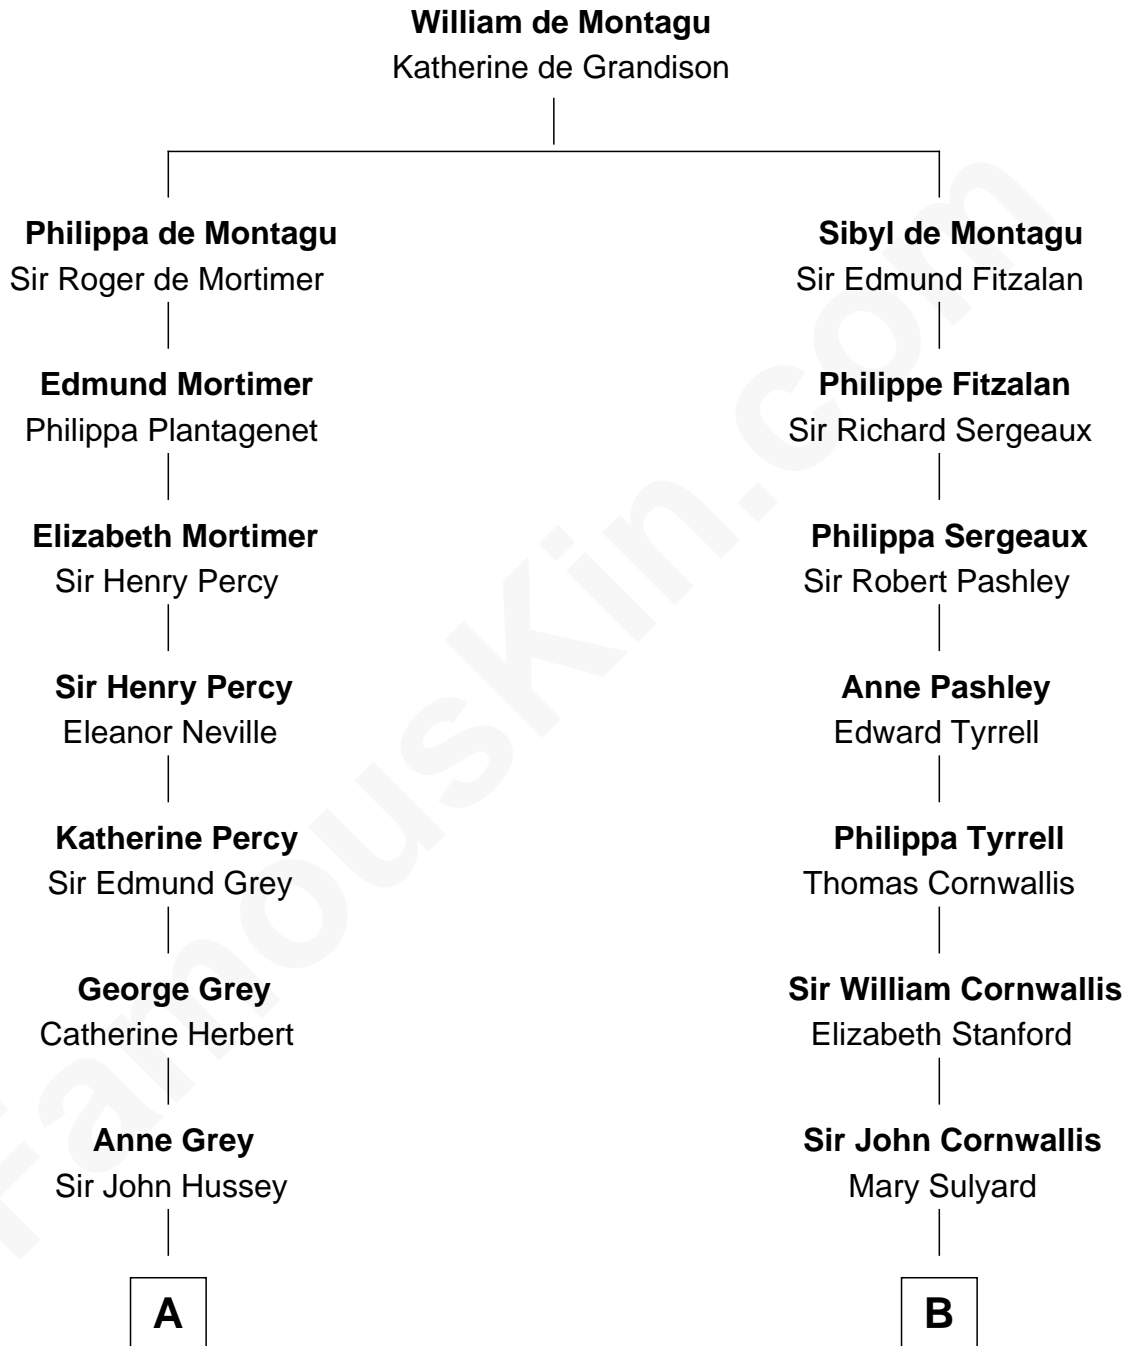

FamousKin.com

Relationship Chart of

Camilla Parker Bowles

Queen Consort of the United Kingdom

17th cousin 3 times removed of

Susan B. Anthony

Women's Rights Advocate

C

George Keppel
Alice Frederica Edmonstone

Sonia Rosemary Keppel
Roland Calvert Cubitt

Rosalind Maud Cubitt
Bruce Middleton Hope Shand

Camilla Parker Bowles
Queen Consort

FamousKin.com