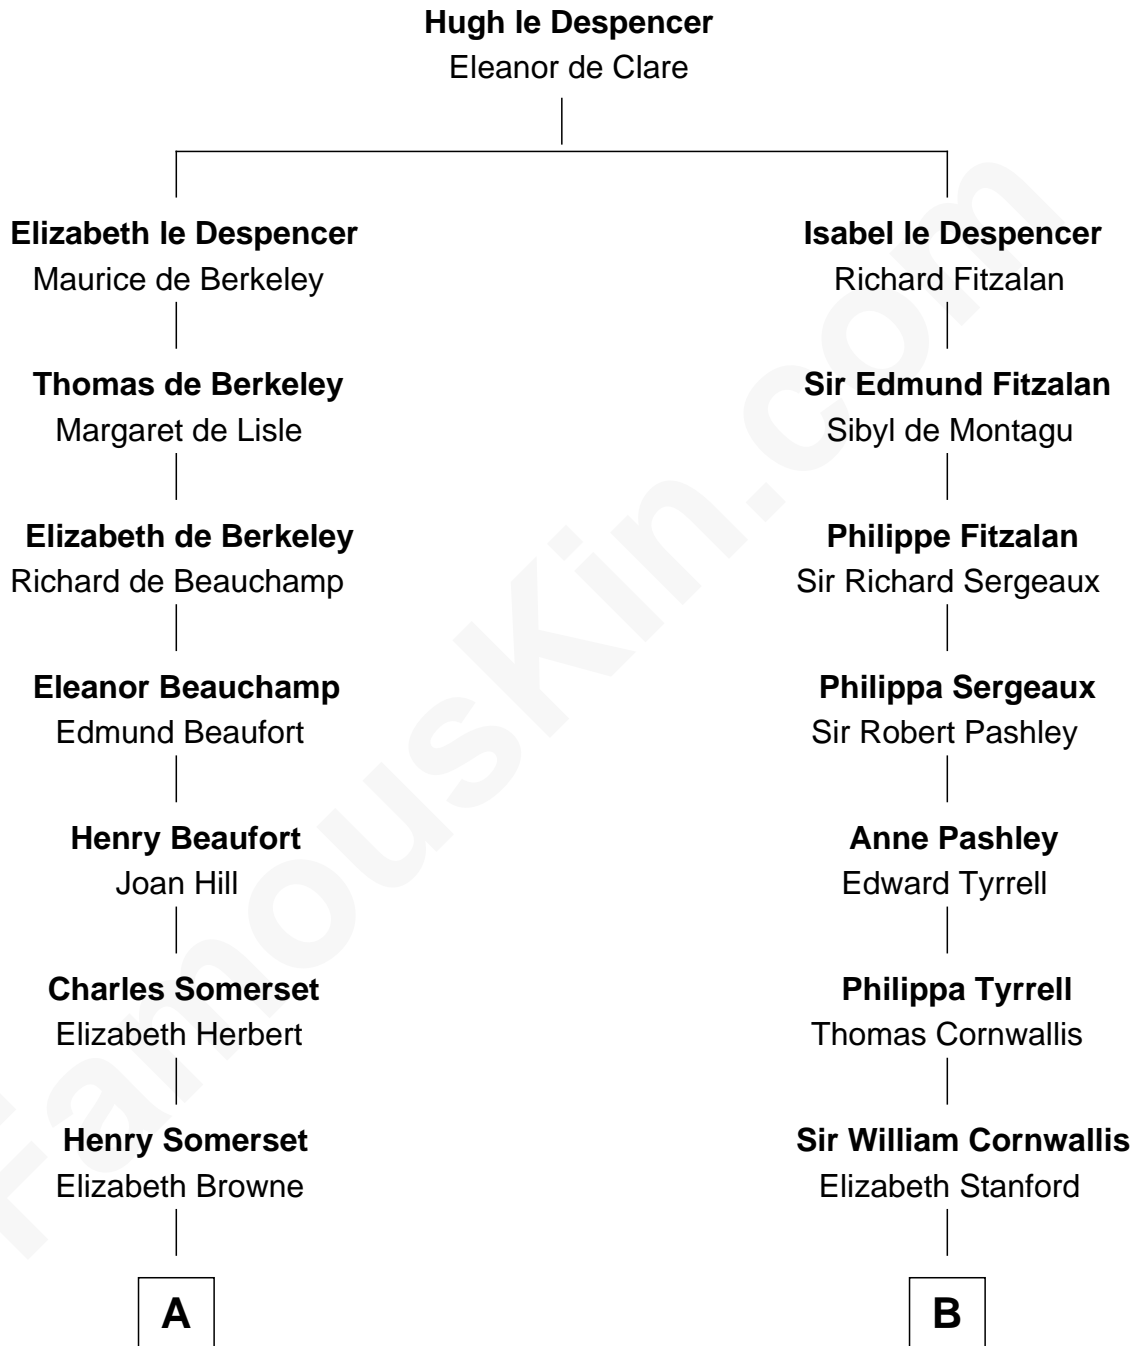

FamousKin.com

Relationship Chart of

Camilla Parker Bowles

Queen Consort of the United Kingdom

18th cousin 2 times removed of

Susan B. Anthony

Women's Rights Advocate

FamousKin.com