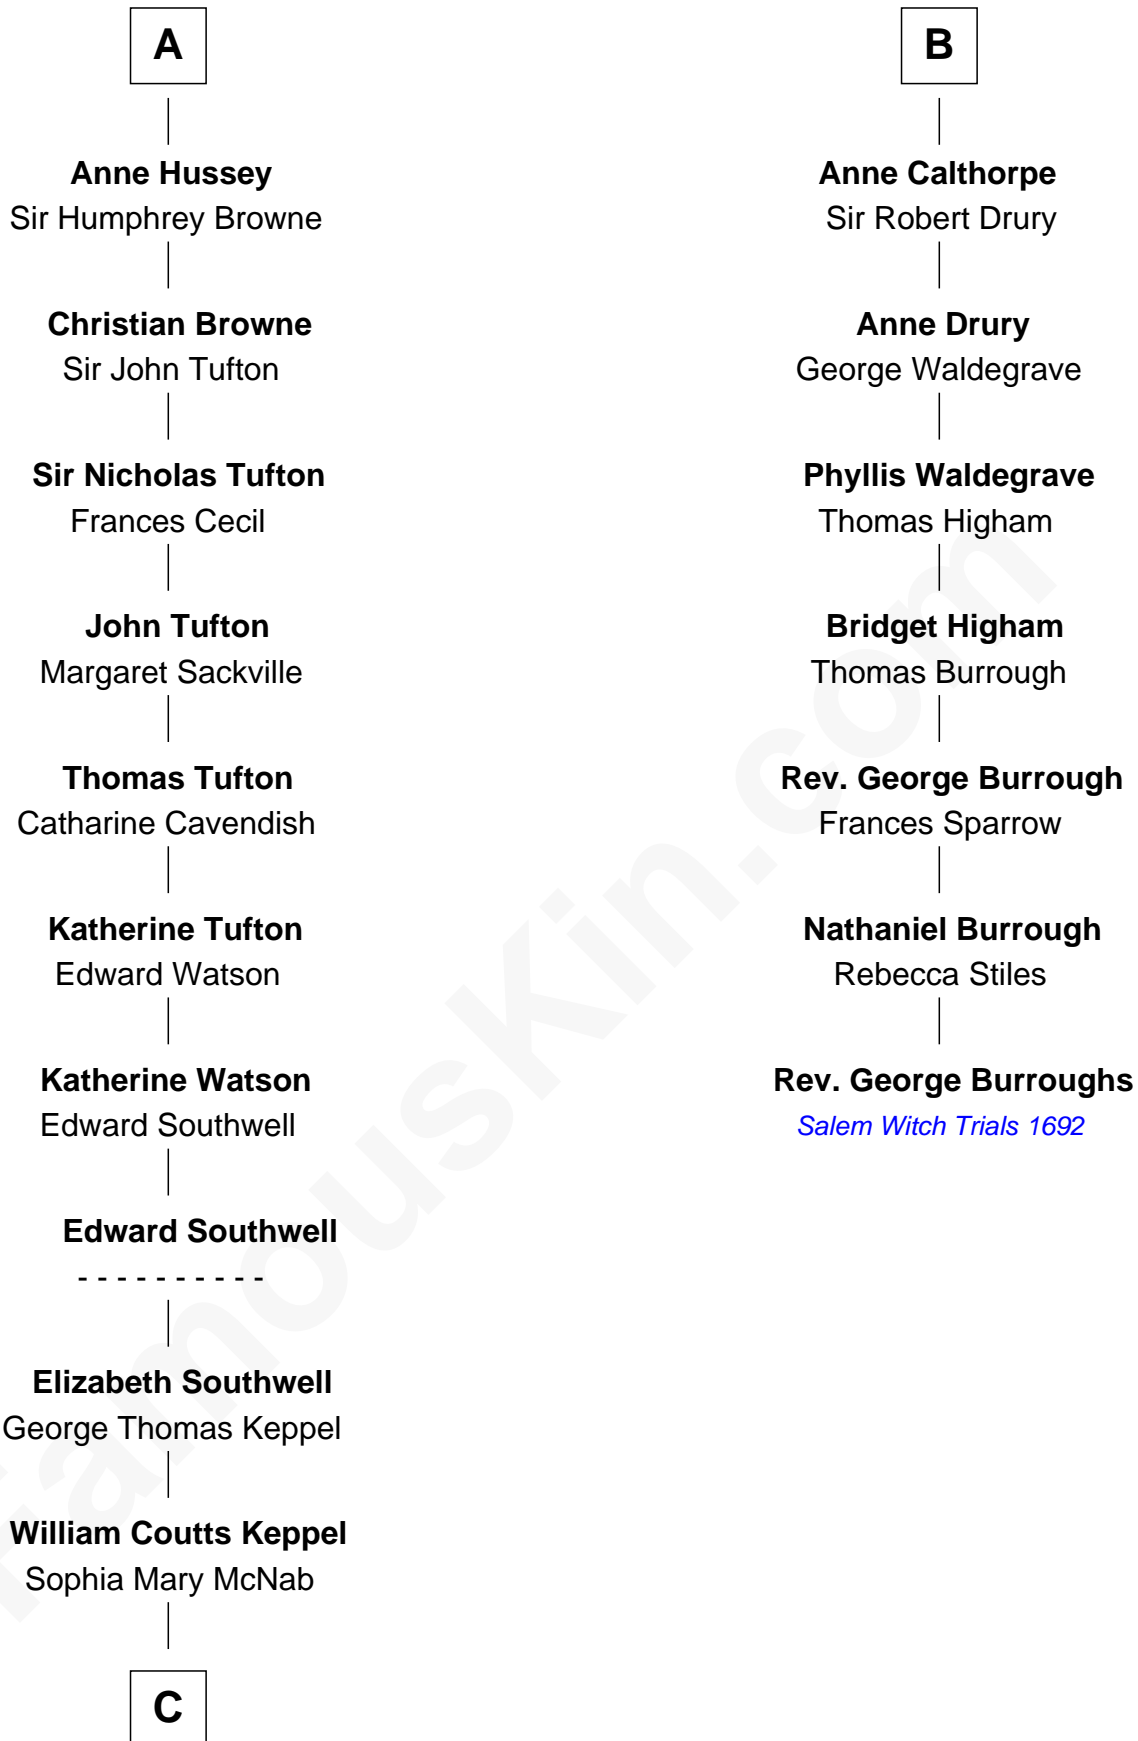

## Relationship Chart of

### Camilla Parker Bowles

Queen Consort of the United Kingdom

13th cousin 7 times removed of

**Rev. George Burroughs**

Executed for Witchcraft, Salem 1692

**C**

**George Keppel**  
Alice Frederica Edmonstone

**Sonia Rosemary Keppel**  
Roland Calvert Cubitt

**Rosalind Maud Cubitt**  
Bruce Middleton Hope Shand

**Camilla Parker Bowles**  
*Queen Consort*

FamousKin.com

Camilla Parker Bowles photo by [Agência Brasil](#) [\(CC BY 3.0 BRAZIL\)](#)