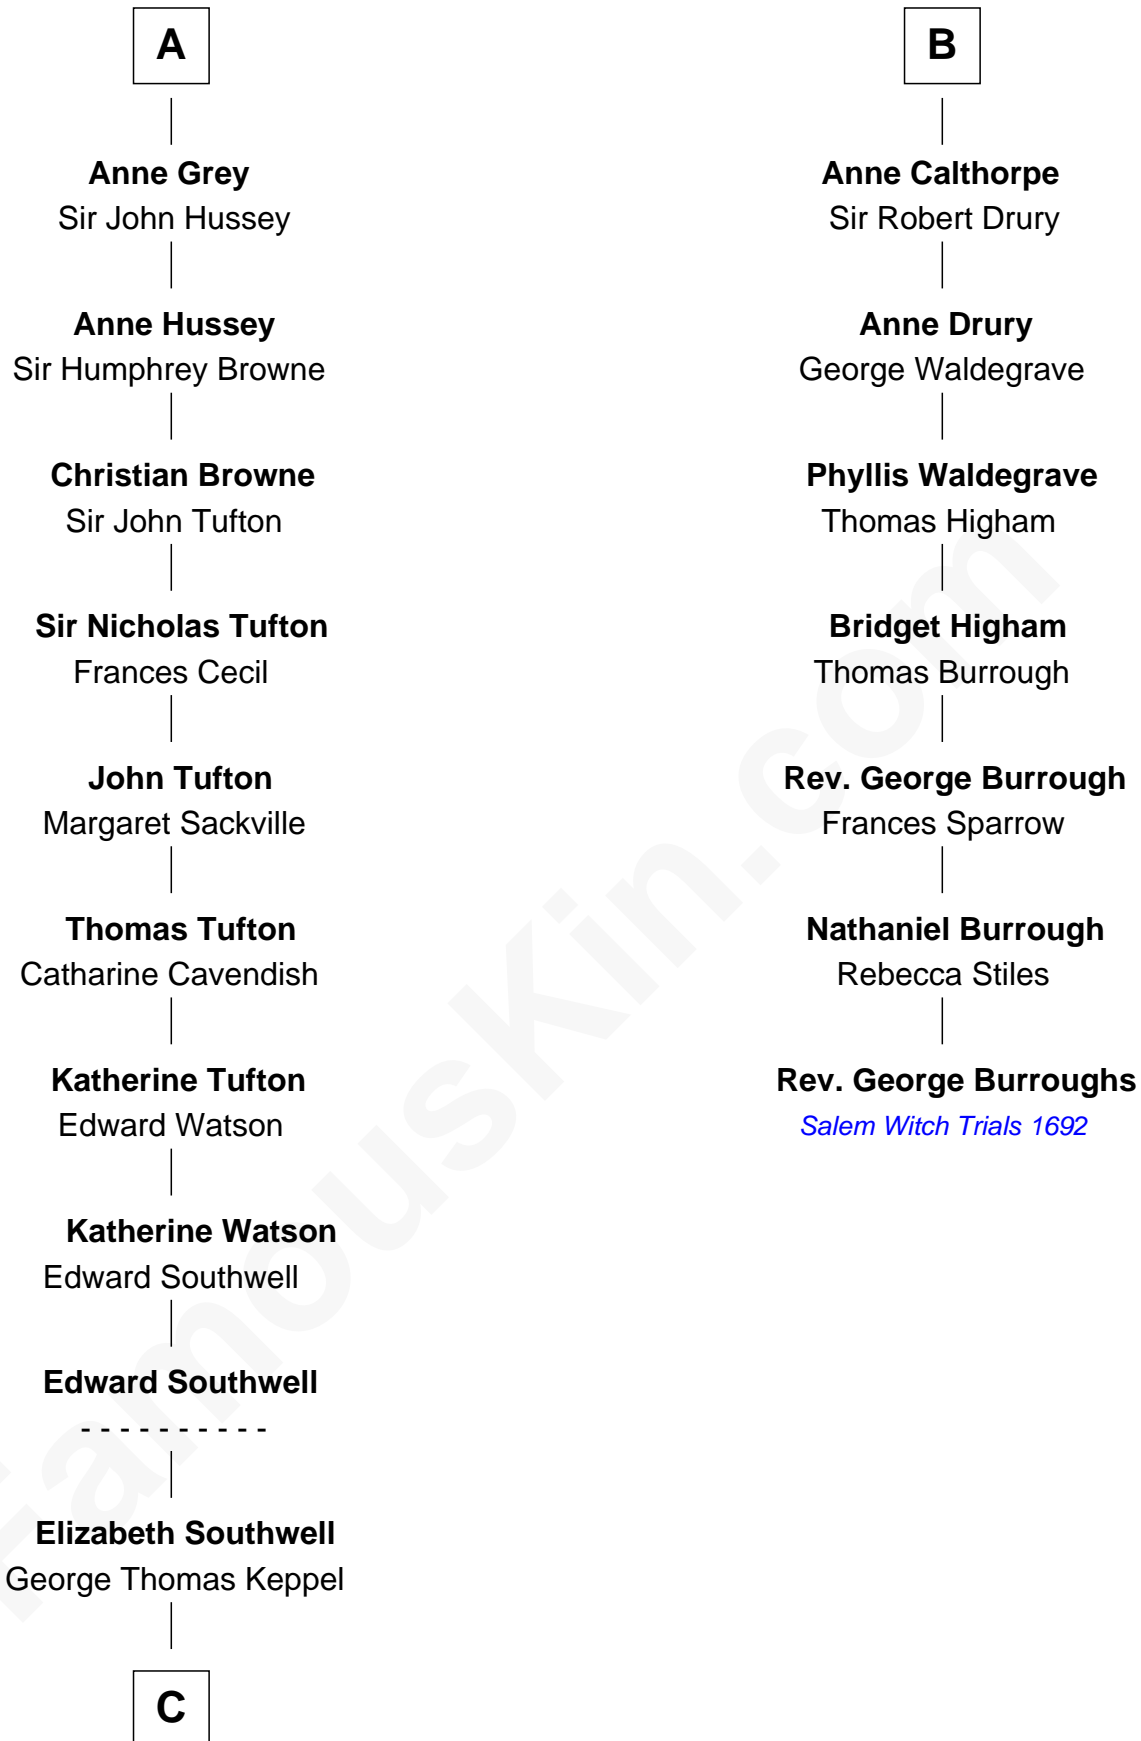

FamousKin.com

Relationship Chart of

Camilla Parker Bowles

Queen Consort of the United Kingdom

13th cousin 8 times removed of

Rev. George Burroughs

Executed for Witchcraft, Salem 1692

FamousKin.com