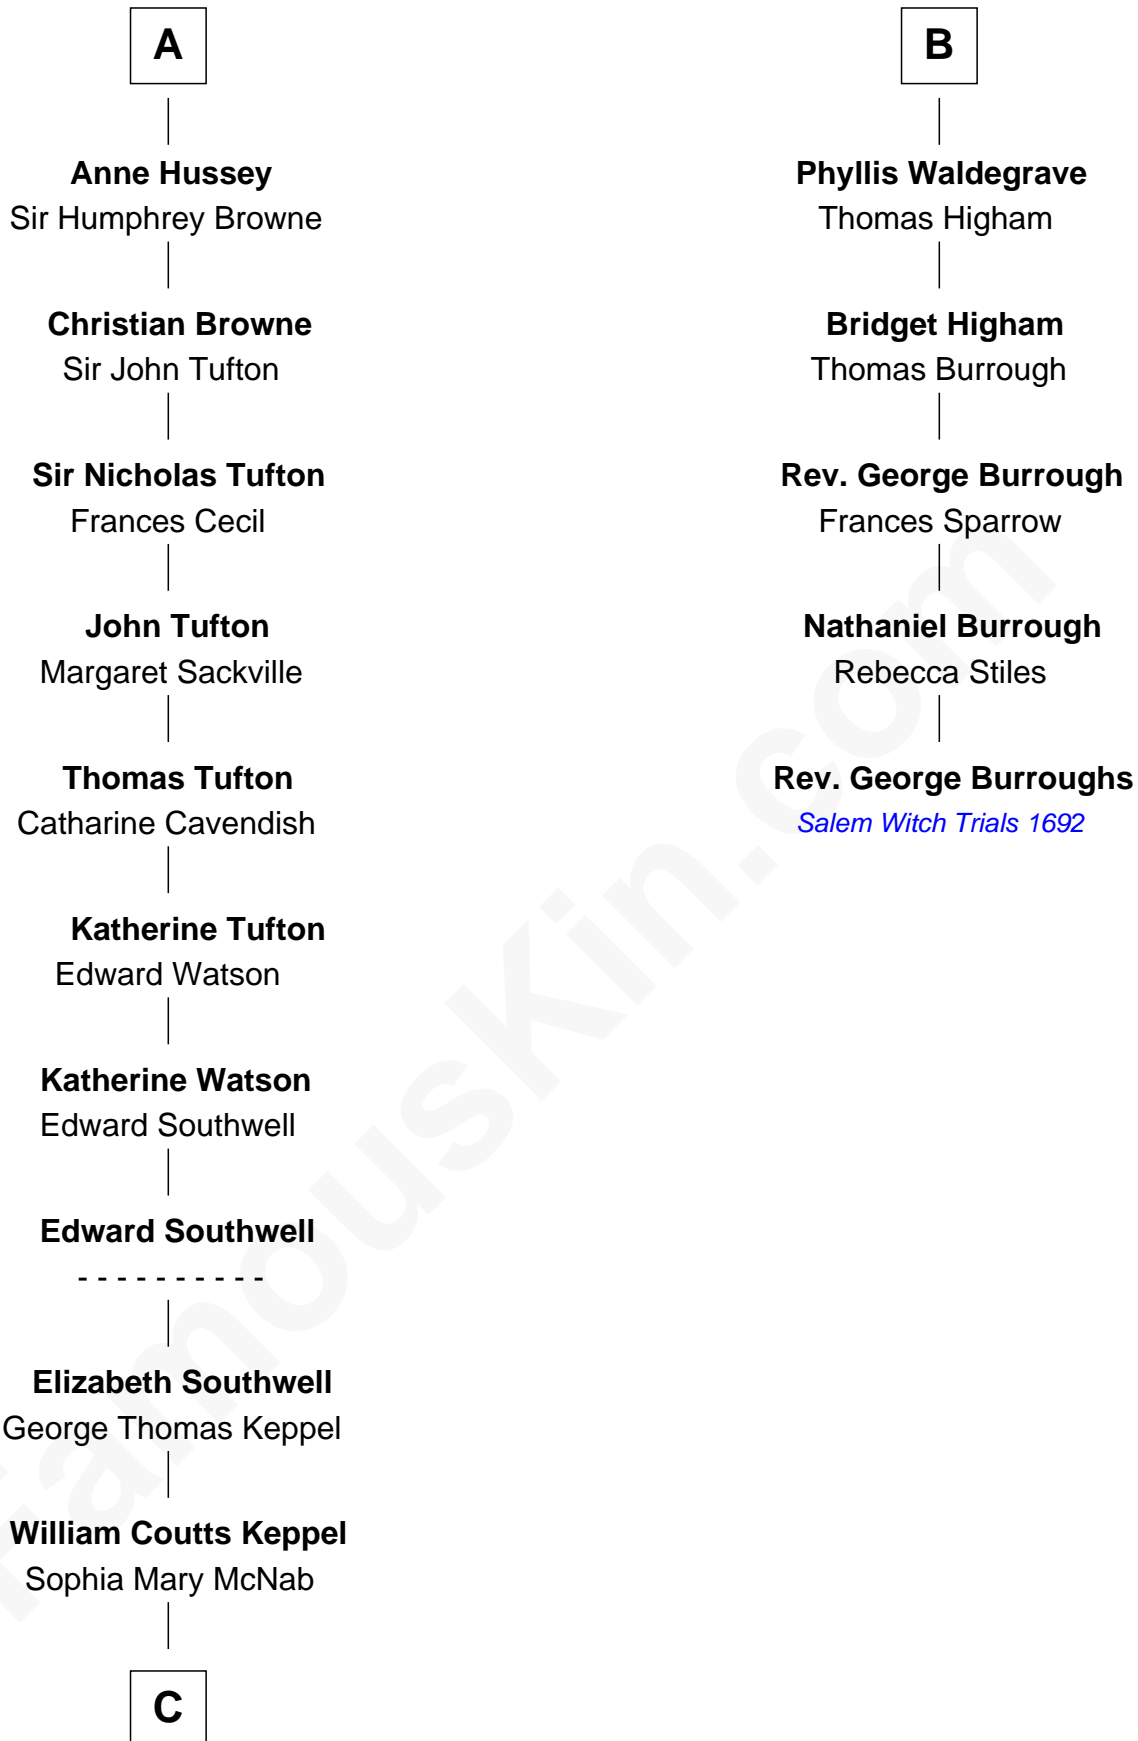

FamousKin.com

Relationship Chart of

Camilla Parker Bowles

Queen Consort of the United Kingdom

11th cousin 9 times removed of

Rev. George Burroughs

Executed for Witchcraft, Salem 1692

Bartholomew de Badlesmere

Margaret de Clare

Margery de Badlesmere

Sir William de Ros

Thomas de Ros

Beatrice de Stafford

Margaret de Ros

Sir Reynold Grey

Sir John Grey

Margaret de Badlesmere

Sir John de Tibetot

Sir Robert de Tibetot

Margaret Deincourt

Elizabeth de Tibetot

Sir Philip le Despencer

Margery Despencer

Sir Roger Wentworth

Henry Wentworth

Elizabeth Howard

Margery Wentworth

Sir William Waldegrave

George Waldegrave

Anne Drury

B

C