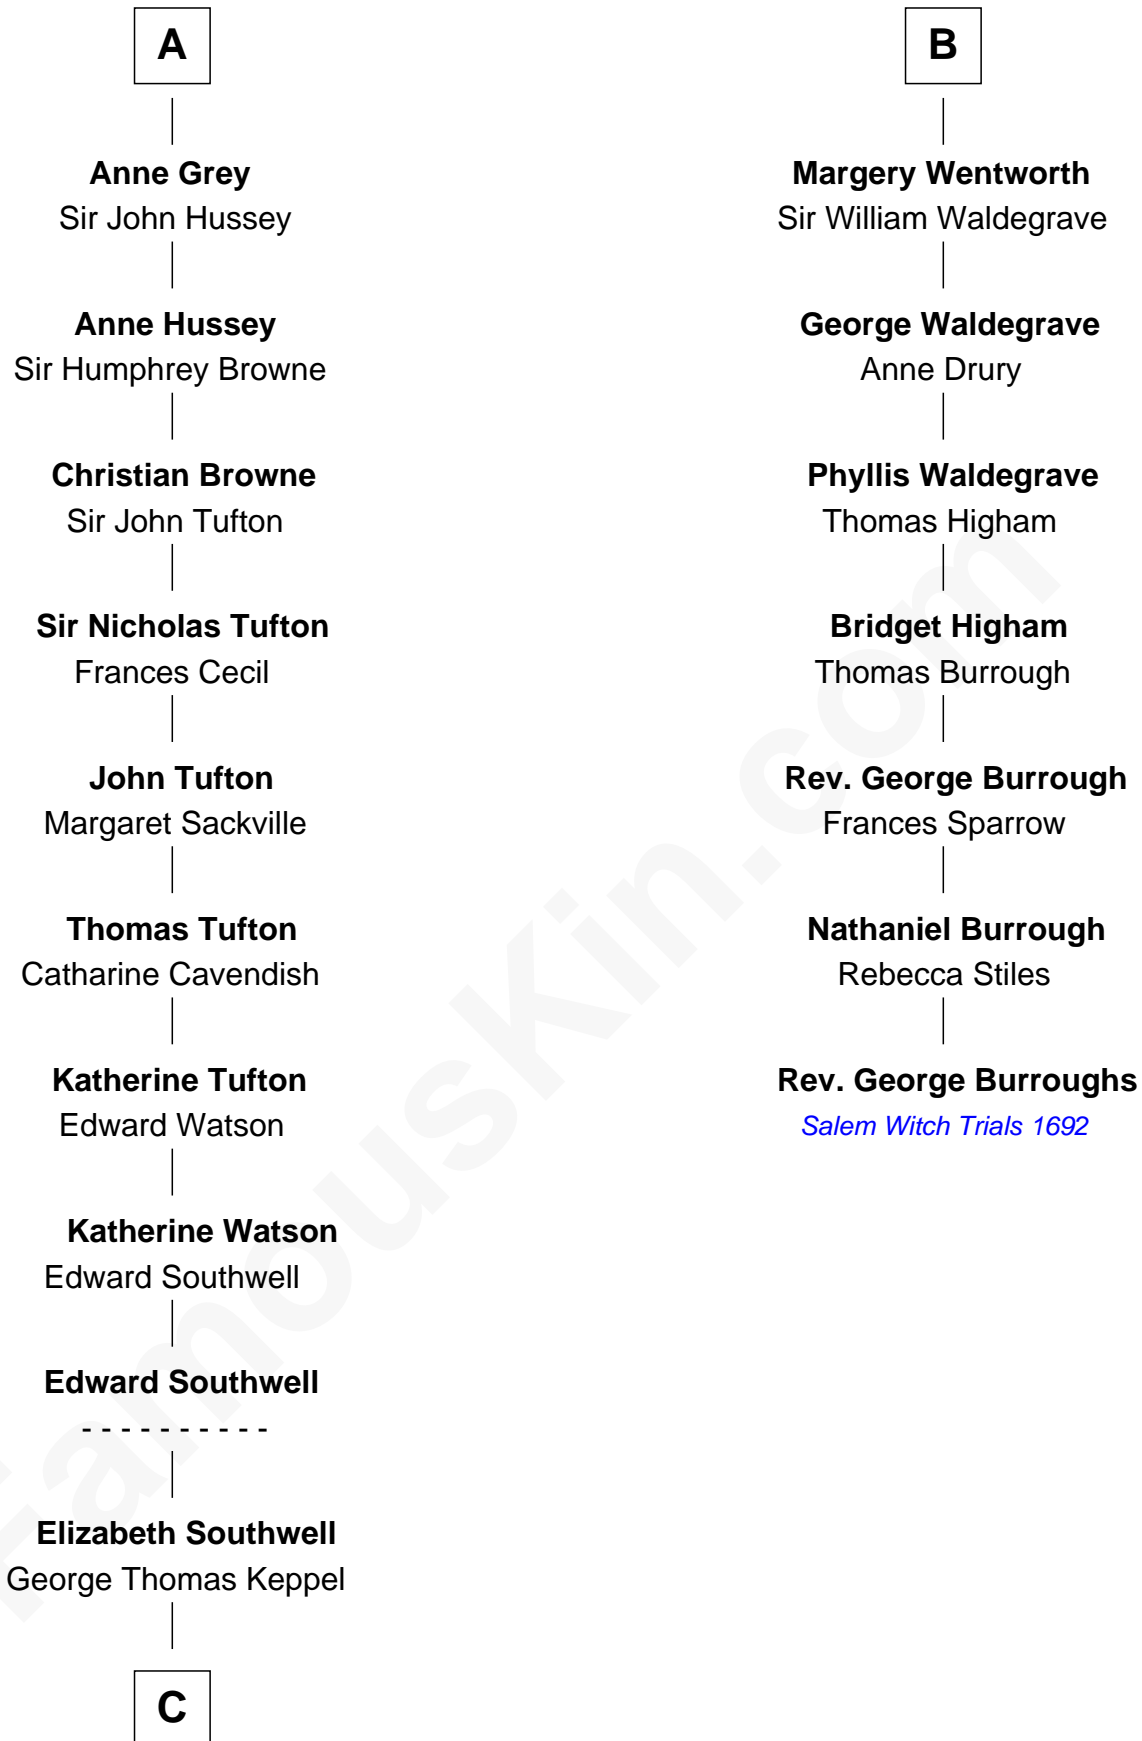

FamousKin.com

Relationship Chart of

Camilla Parker Bowles

Queen Consort of the United Kingdom

13th cousin 8 times removed of

Rev. George Burroughs

Executed for Witchcraft, Salem 1692

John de Vaux

C

William Coutts Keppel

Sophia Mary McNab

George Keppel

Alice Frederica Edmonstone

Sonia Rosemary Keppel

Roland Calvert Cubitt

Rosalind Maud Cubitt