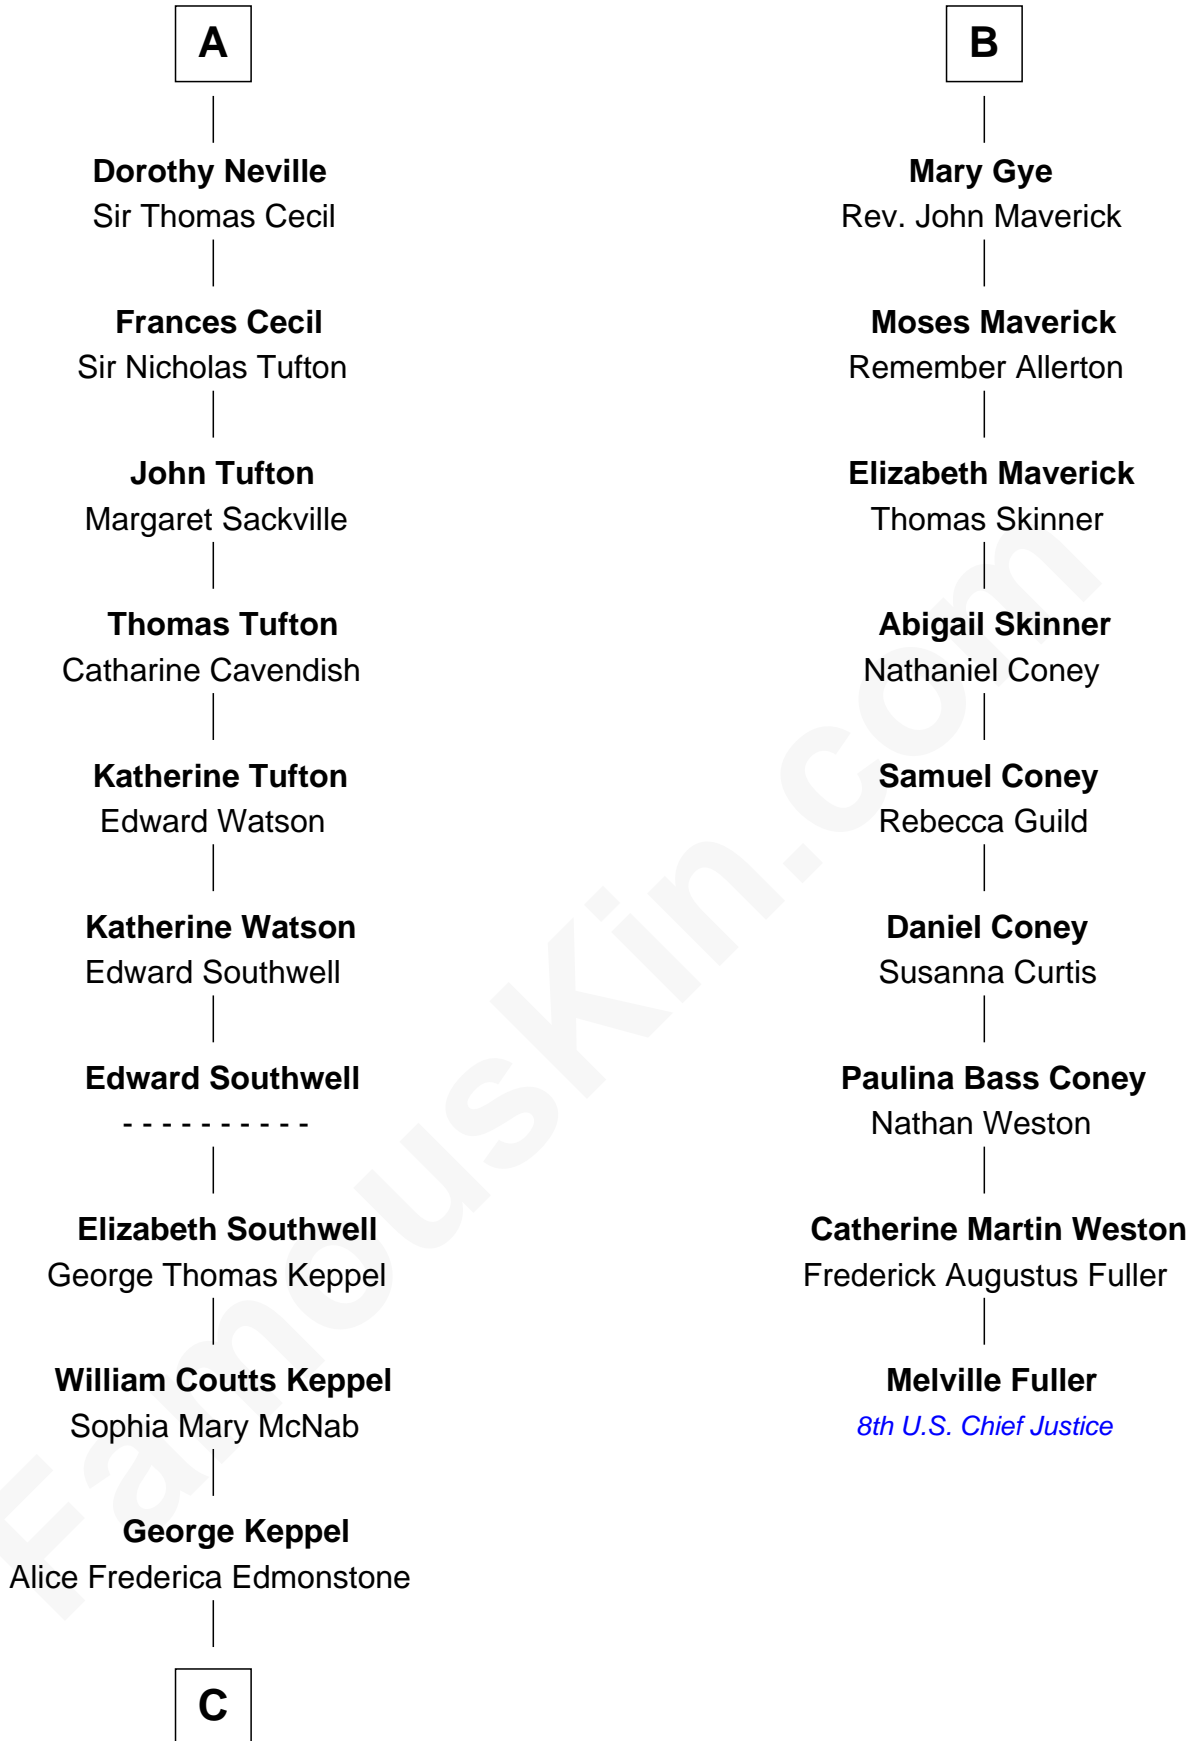

FamousKin.com

Relationship Chart of

Camilla Parker Bowles

Queen Consort of the United Kingdom

15th cousin 4 times removed of

Melville Fuller

8th Chief Justice of the U.S. Supreme Court

C

—
Sonia Rosemary Keppel

Roland Calvert Cubitt

—
Rosalind Maud Cubitt

Bruce Middleton Hope Shand

—
Camilla Parker Bowles

Queen Consort

FamousKin.com