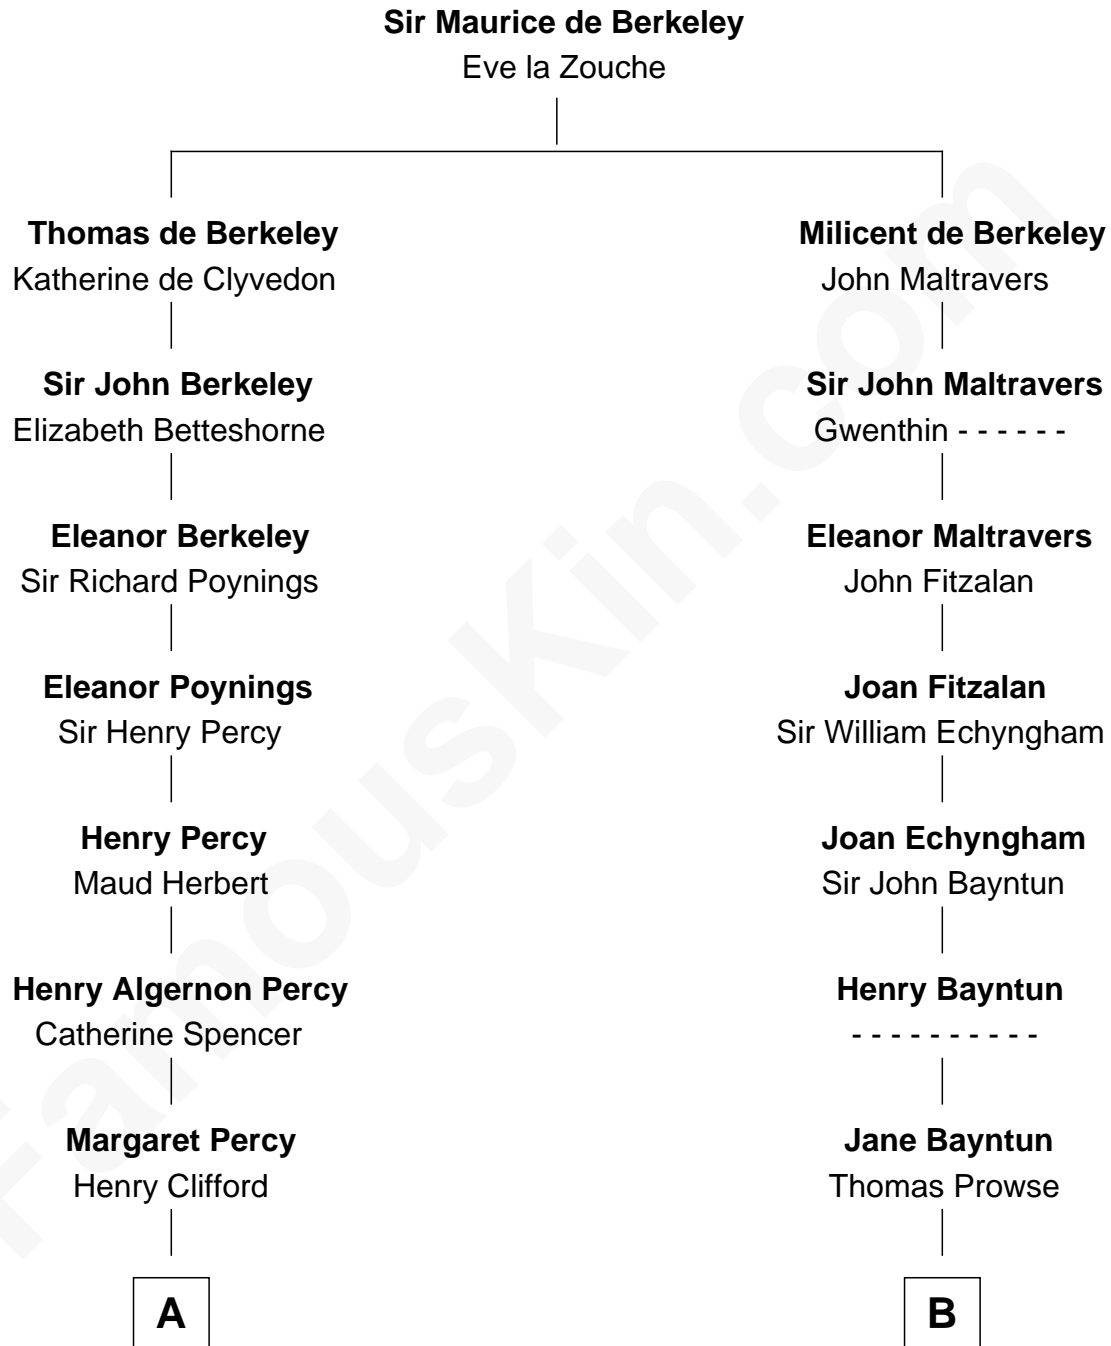

## Relationship Chart of

### Camilla Parker Bowles

Queen Consort of the United Kingdom

17th cousin 3 times removed of

**Melville Fuller**

8th Chief Justice of the U.S. Supreme Court

**C**

**George Keppel**  
Alice Frederica Edmonstone