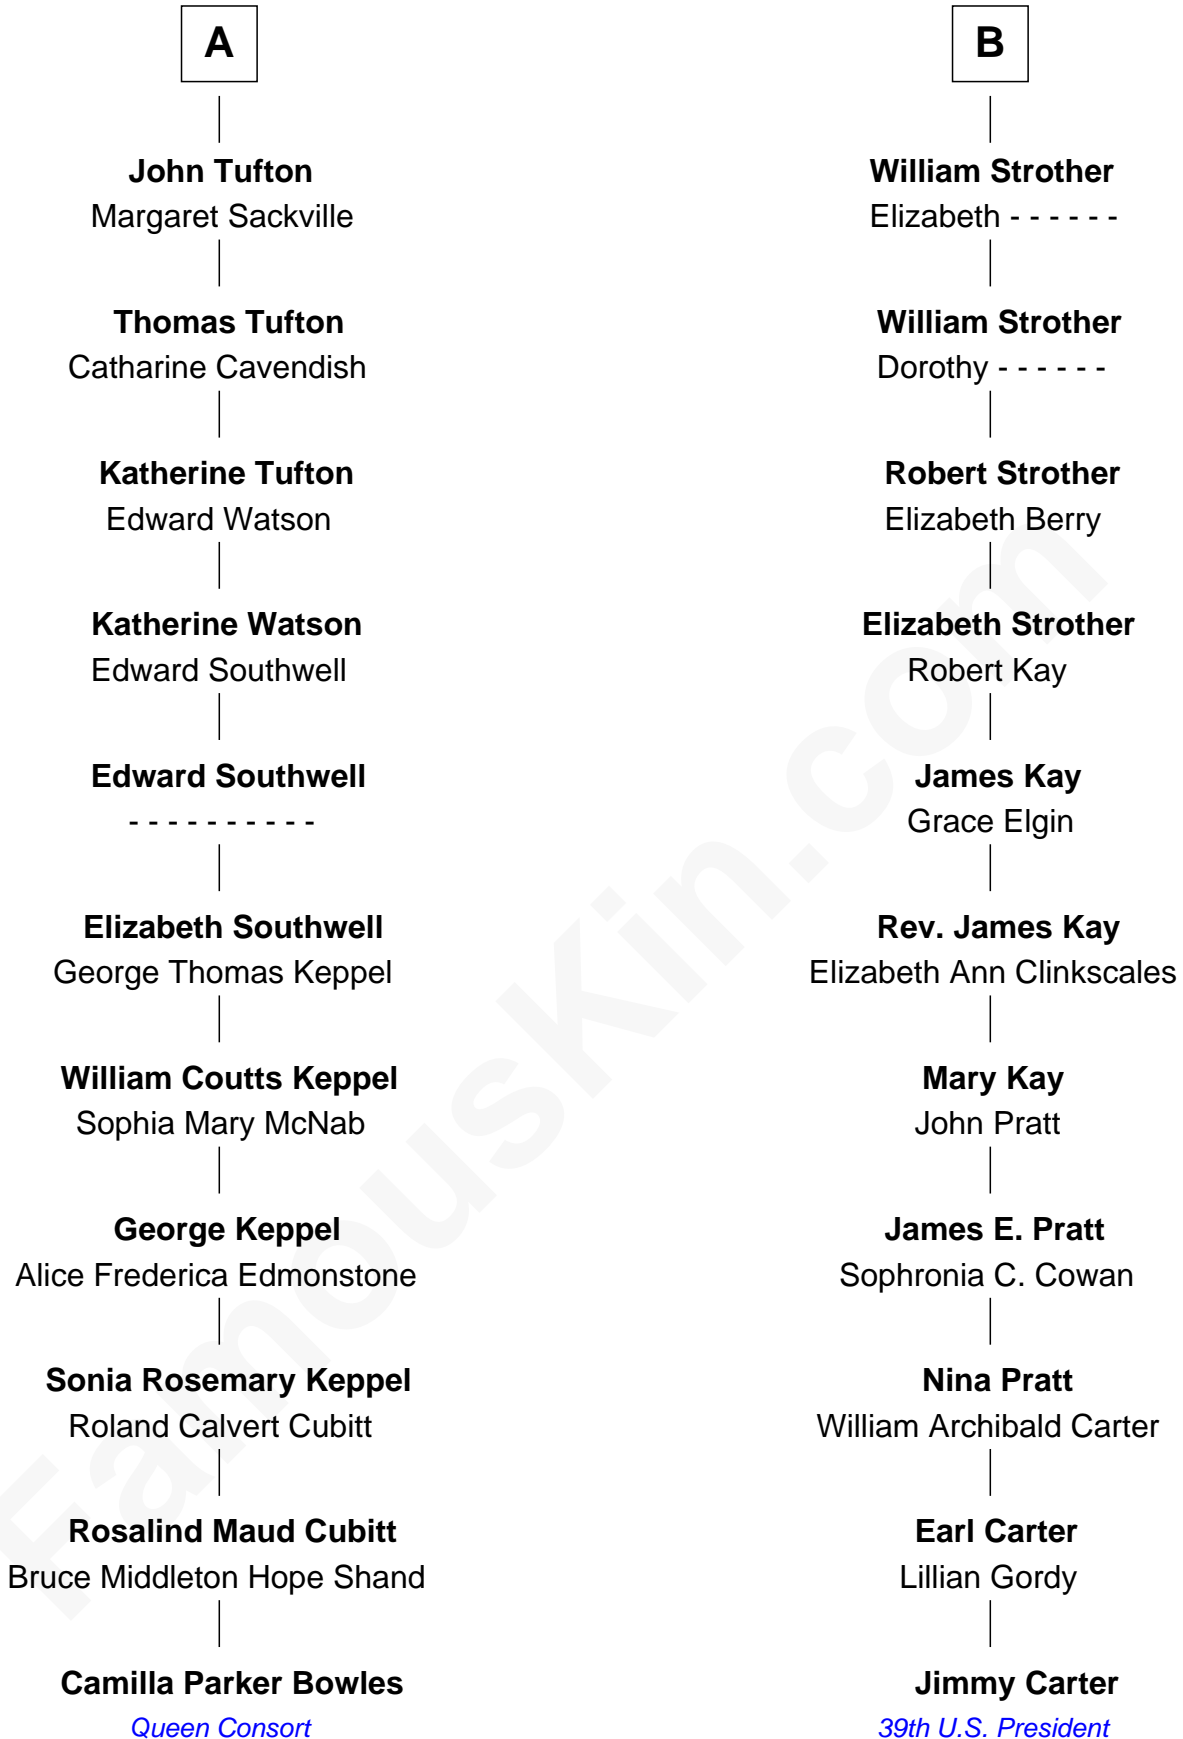

FamousKin.com

Relationship Chart of

Camilla Parker Bowles

Queen Consort of the United Kingdom

17th cousin of

Jimmy Carter
39th U.S. President

Sir Ralph Neville
Joan Beaufort

Camilla Parker Bowles photo by [Agência Brasil](#) [\(CC BY 3.0 BRAZIL\)](#)