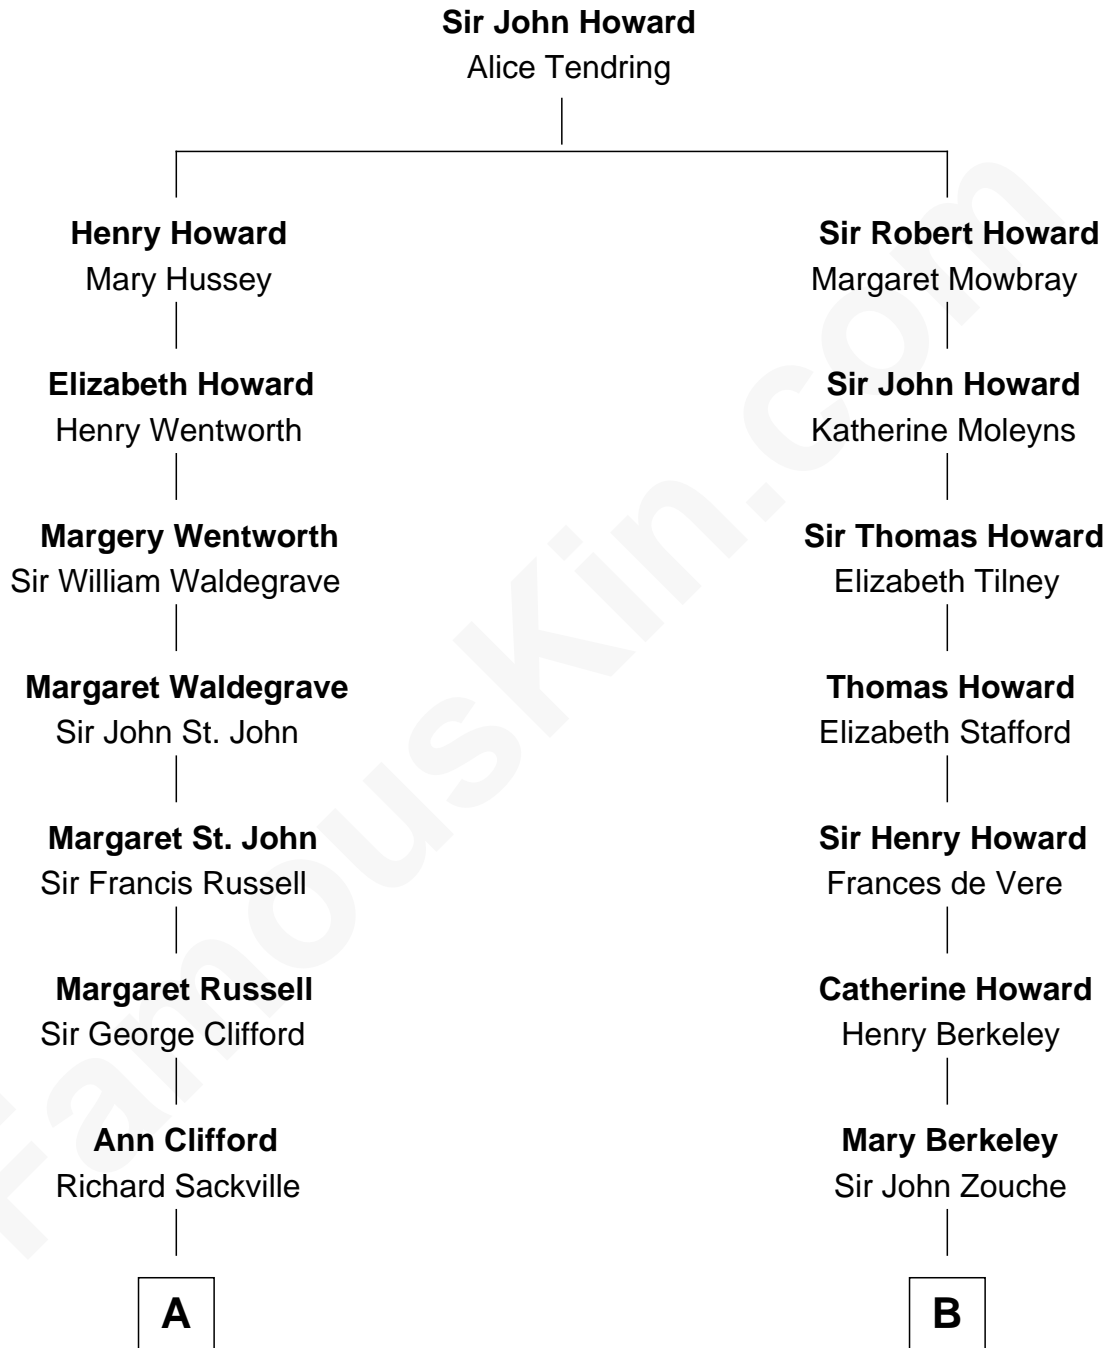

## Relationship Chart of

### Camilla Parker Bowles

Queen Consort of the United Kingdom

14th cousin 3 times removed of

**Francis Scott Key**

Author of "The Star Spangled Banner"

Camilla Parker Bowles photo by [Agência Brasil](#) [\(CC BY 3.0 BRAZIL\)](#)