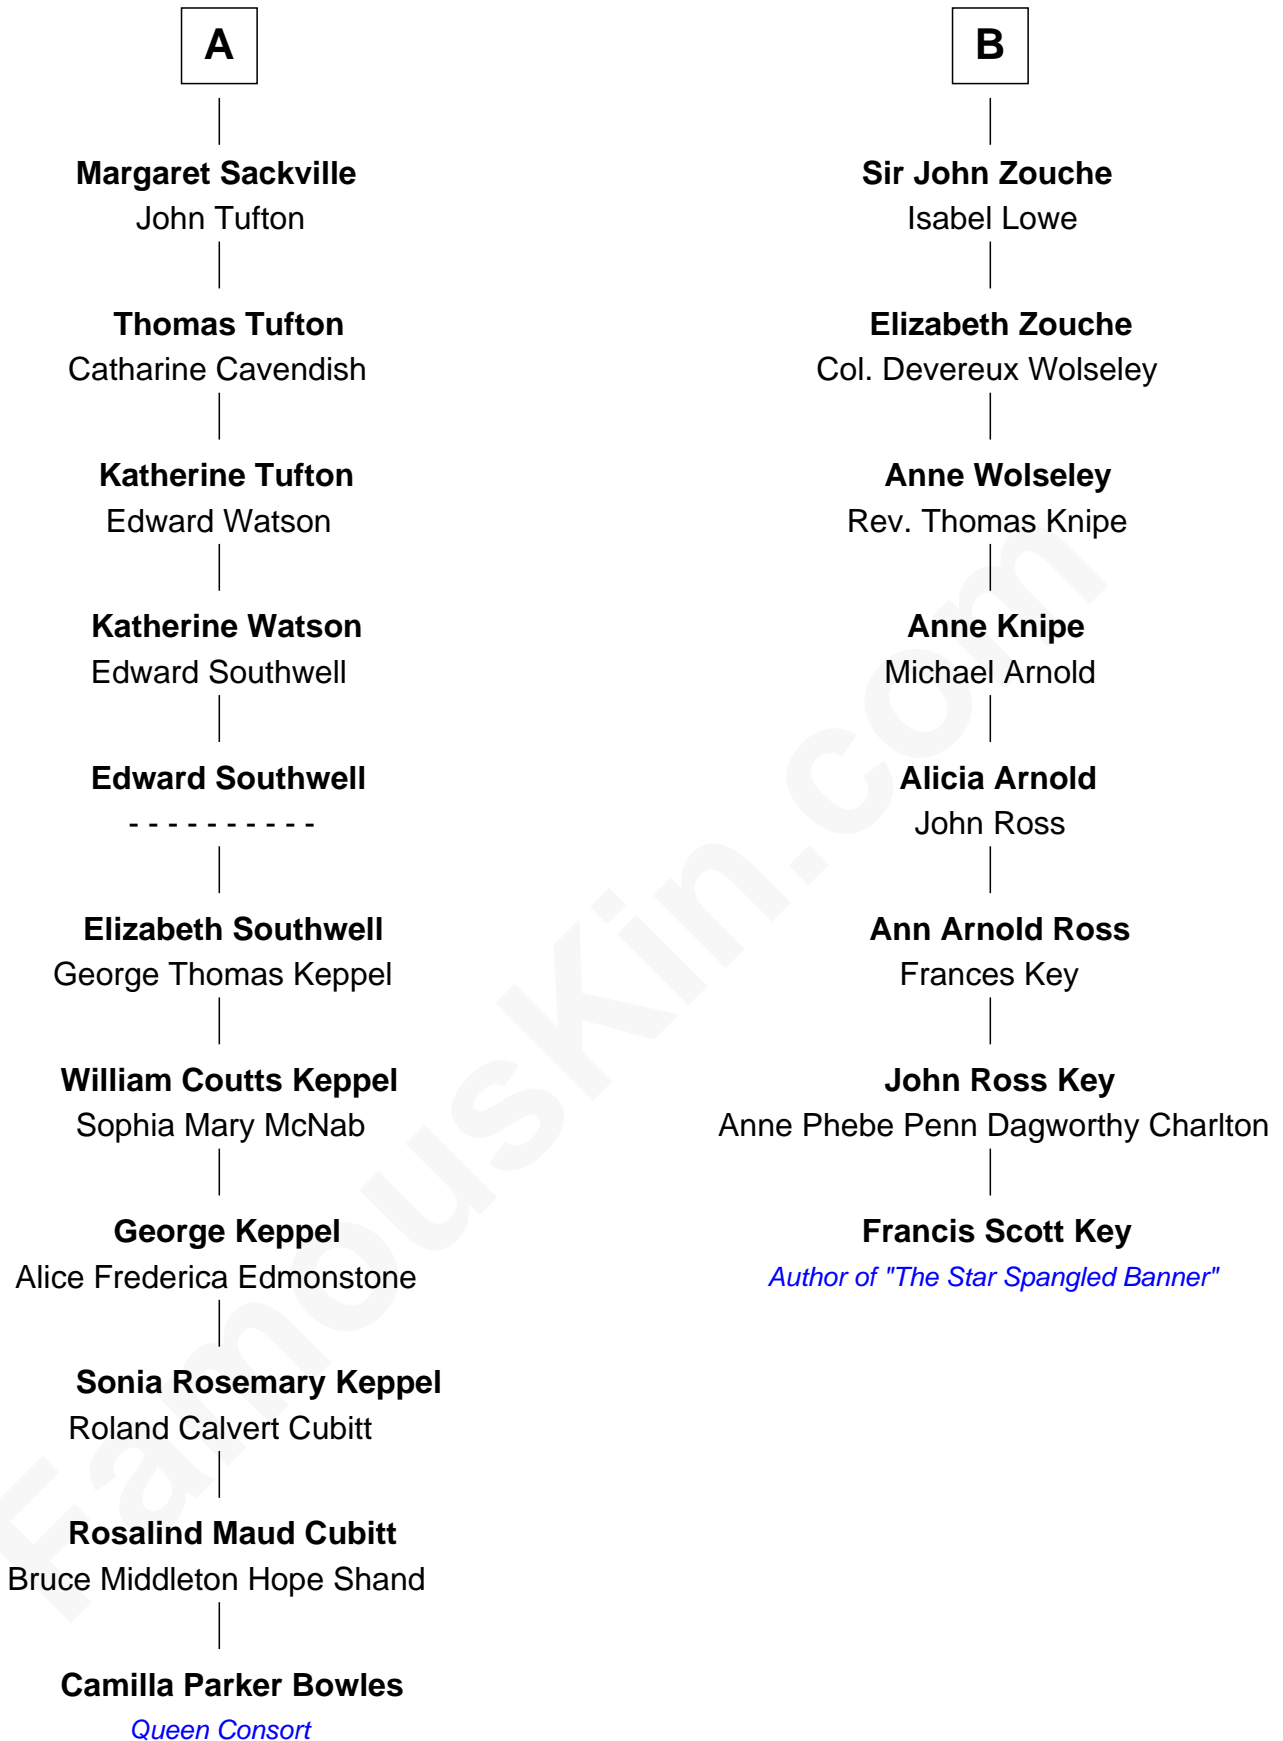

## Relationship Chart of

### Camilla Parker Bowles

Queen Consort of the United Kingdom

14th cousin 3 times removed of

**Francis Scott Key**

Author of "The Star Spangled Banner"

Camilla Parker Bowles photo by [Agência Brasil](#) [\(CC BY 3.0 BRAZIL\)](#)