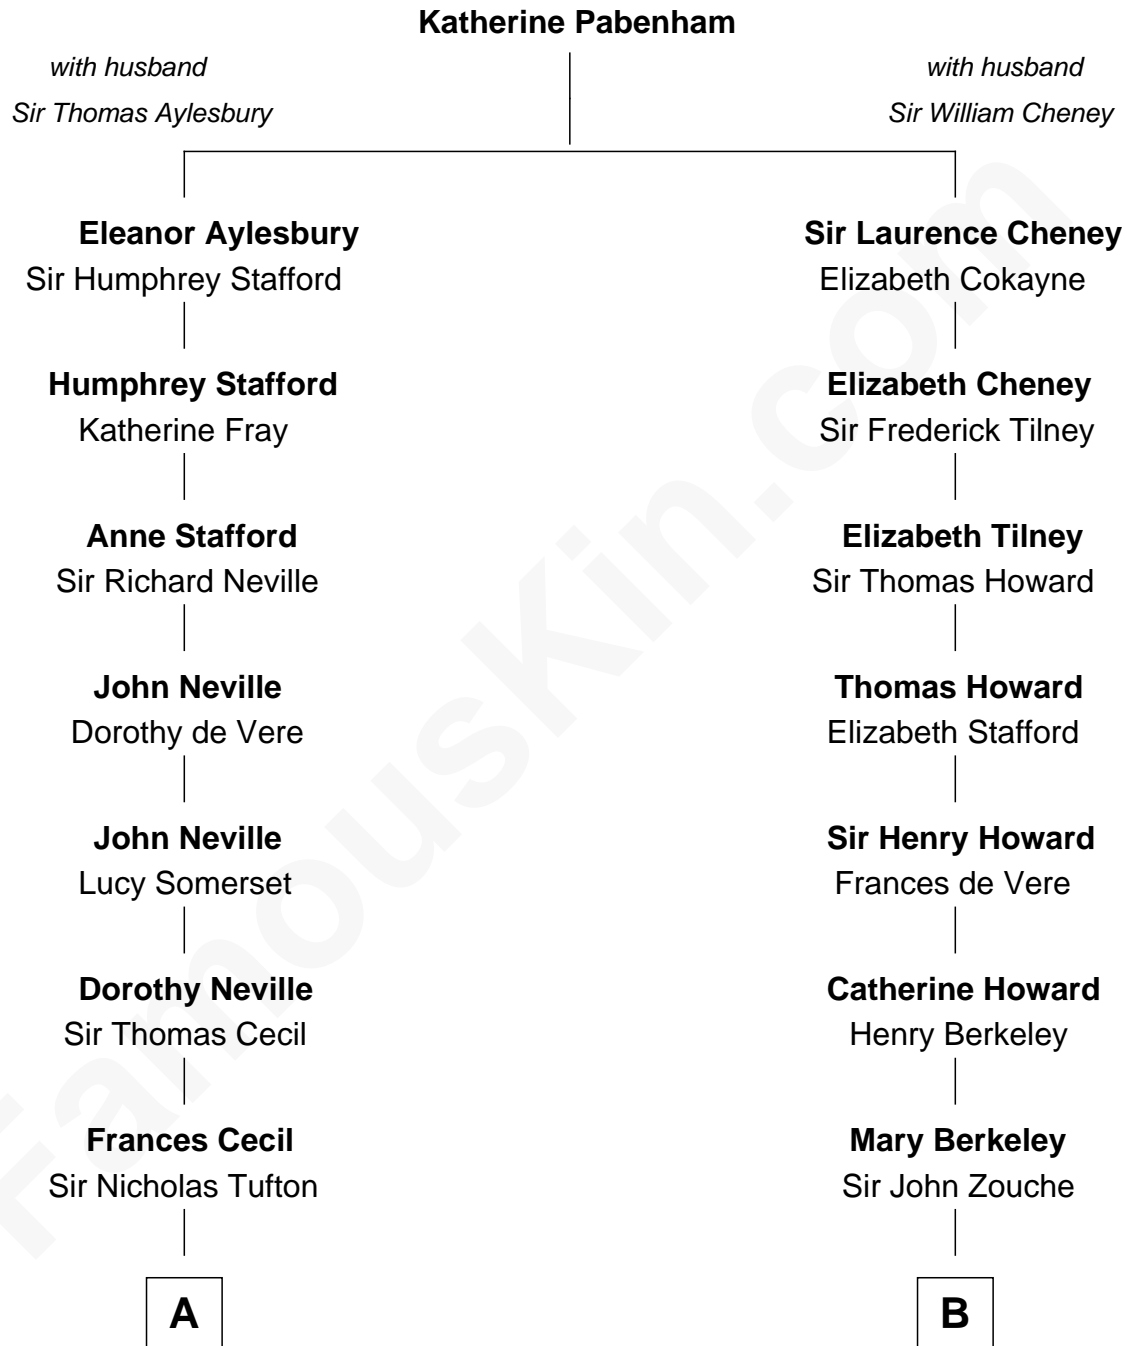

FamousKin.com

Relationship Chart of

Camilla Parker Bowles

Queen Consort of the United Kingdom

14th cousin 3 times removed of

Francis Scott Key

Author of "The Star Spangled Banner"

Camilla Parker Bowles photo by [Agência Brasil](#) [\(CC BY 3.0 BRAZIL\)](#)