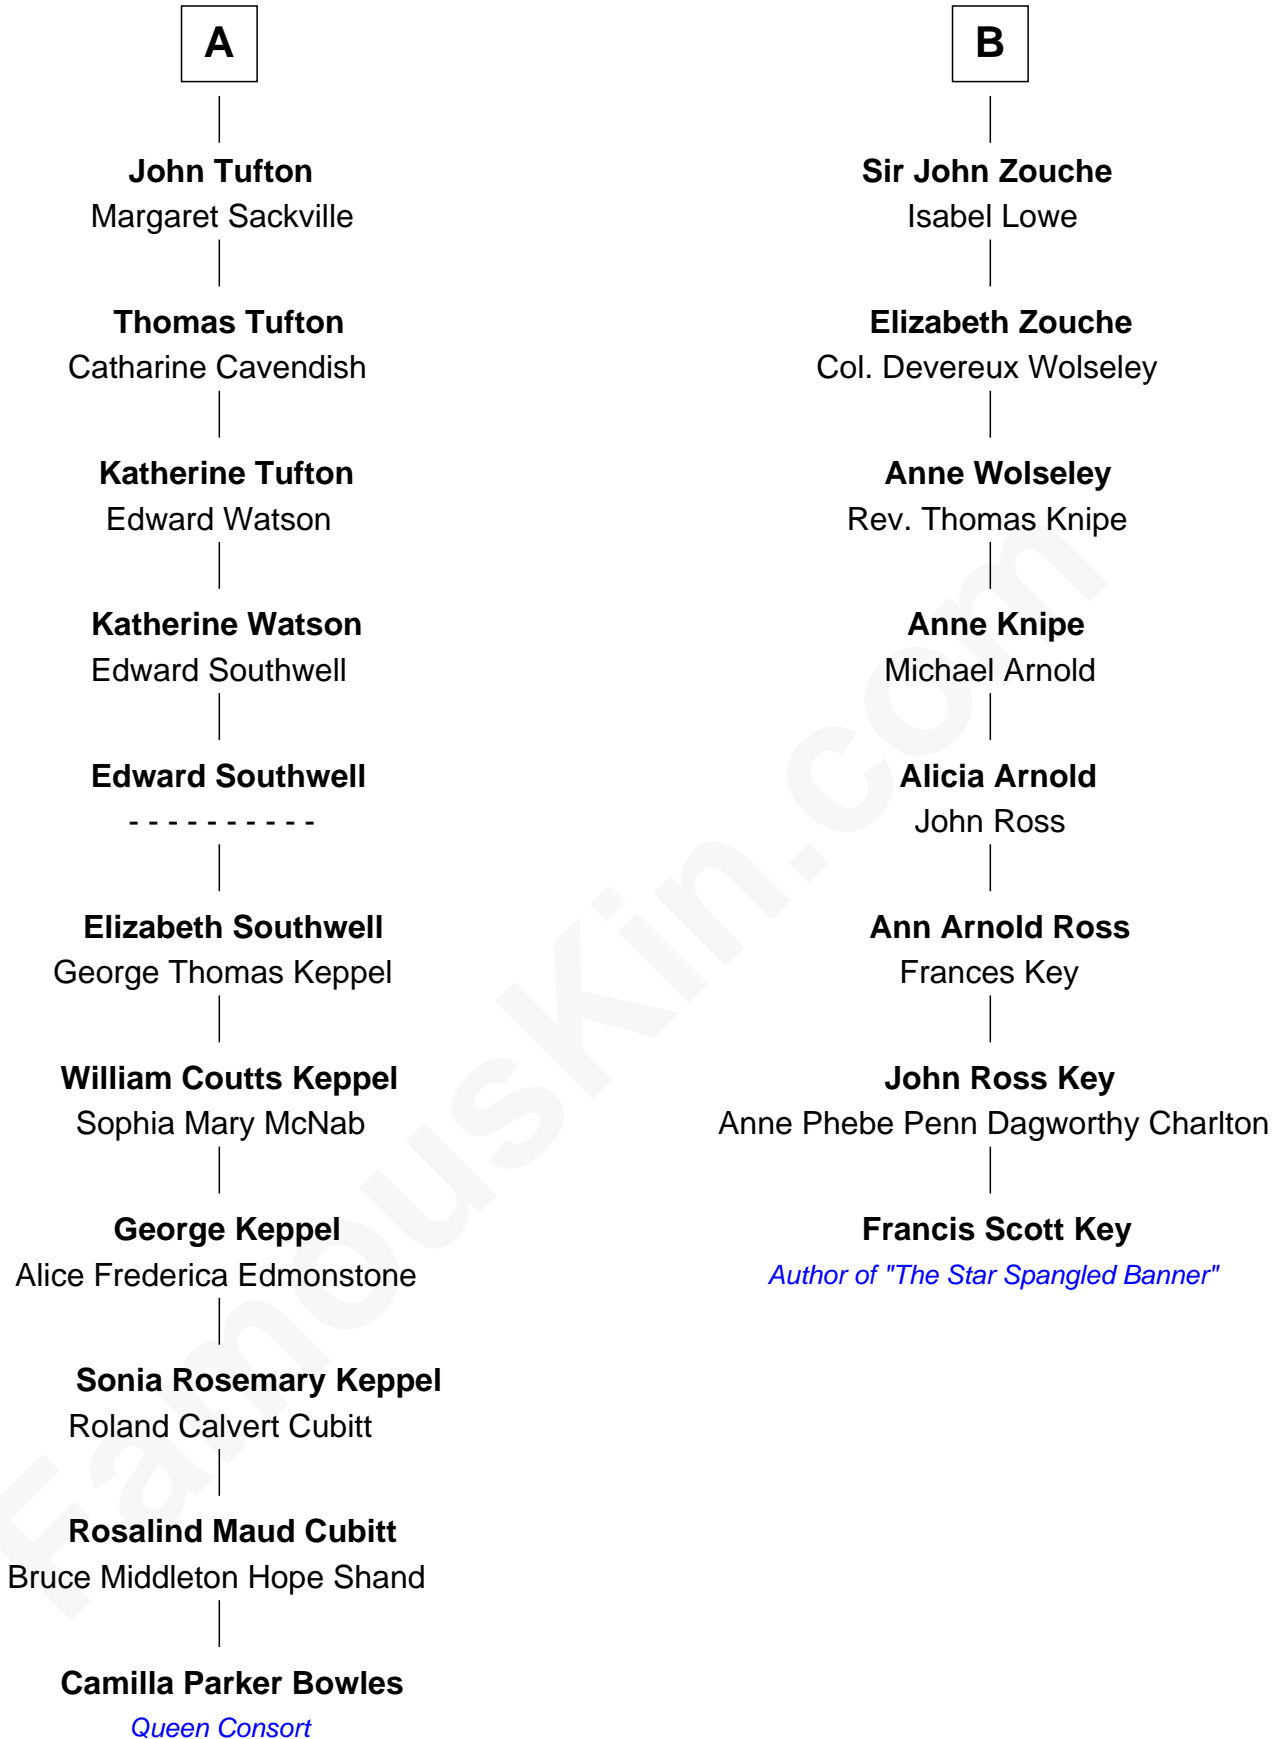

FamousKin.com

Relationship Chart of

Camilla Parker Bowles

Queen Consort of the United Kingdom

14th cousin 3 times removed of

Francis Scott Key

Author of "The Star Spangled Banner"

Camilla Parker Bowles photo by [Agência Brasil](#) [\(CC BY 3.0 BRAZIL\)](#)