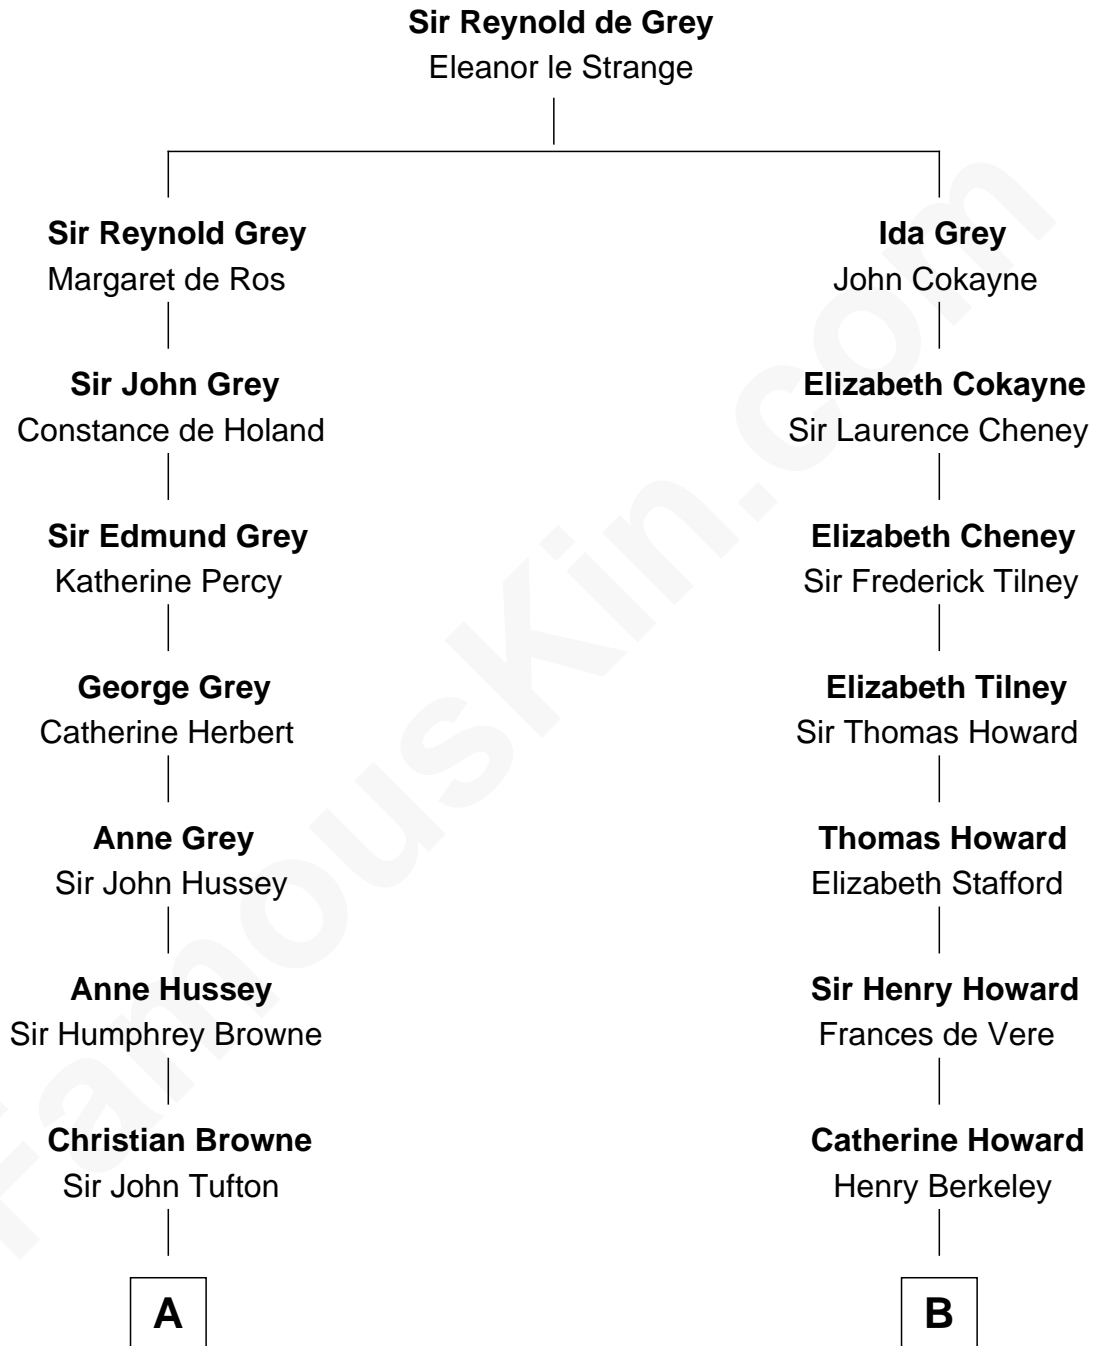

FamousKin.com

Relationship Chart of

Camilla Parker Bowles

Queen Consort of the United Kingdom

15th cousin 3 times removed of

Francis Scott Key

Author of "The Star Spangled Banner"

C

Rosalind Maud Cubitt
Bruce Middleton Hope Shand

Camilla Parker Bowles
Queen Consort

FamousKin.com