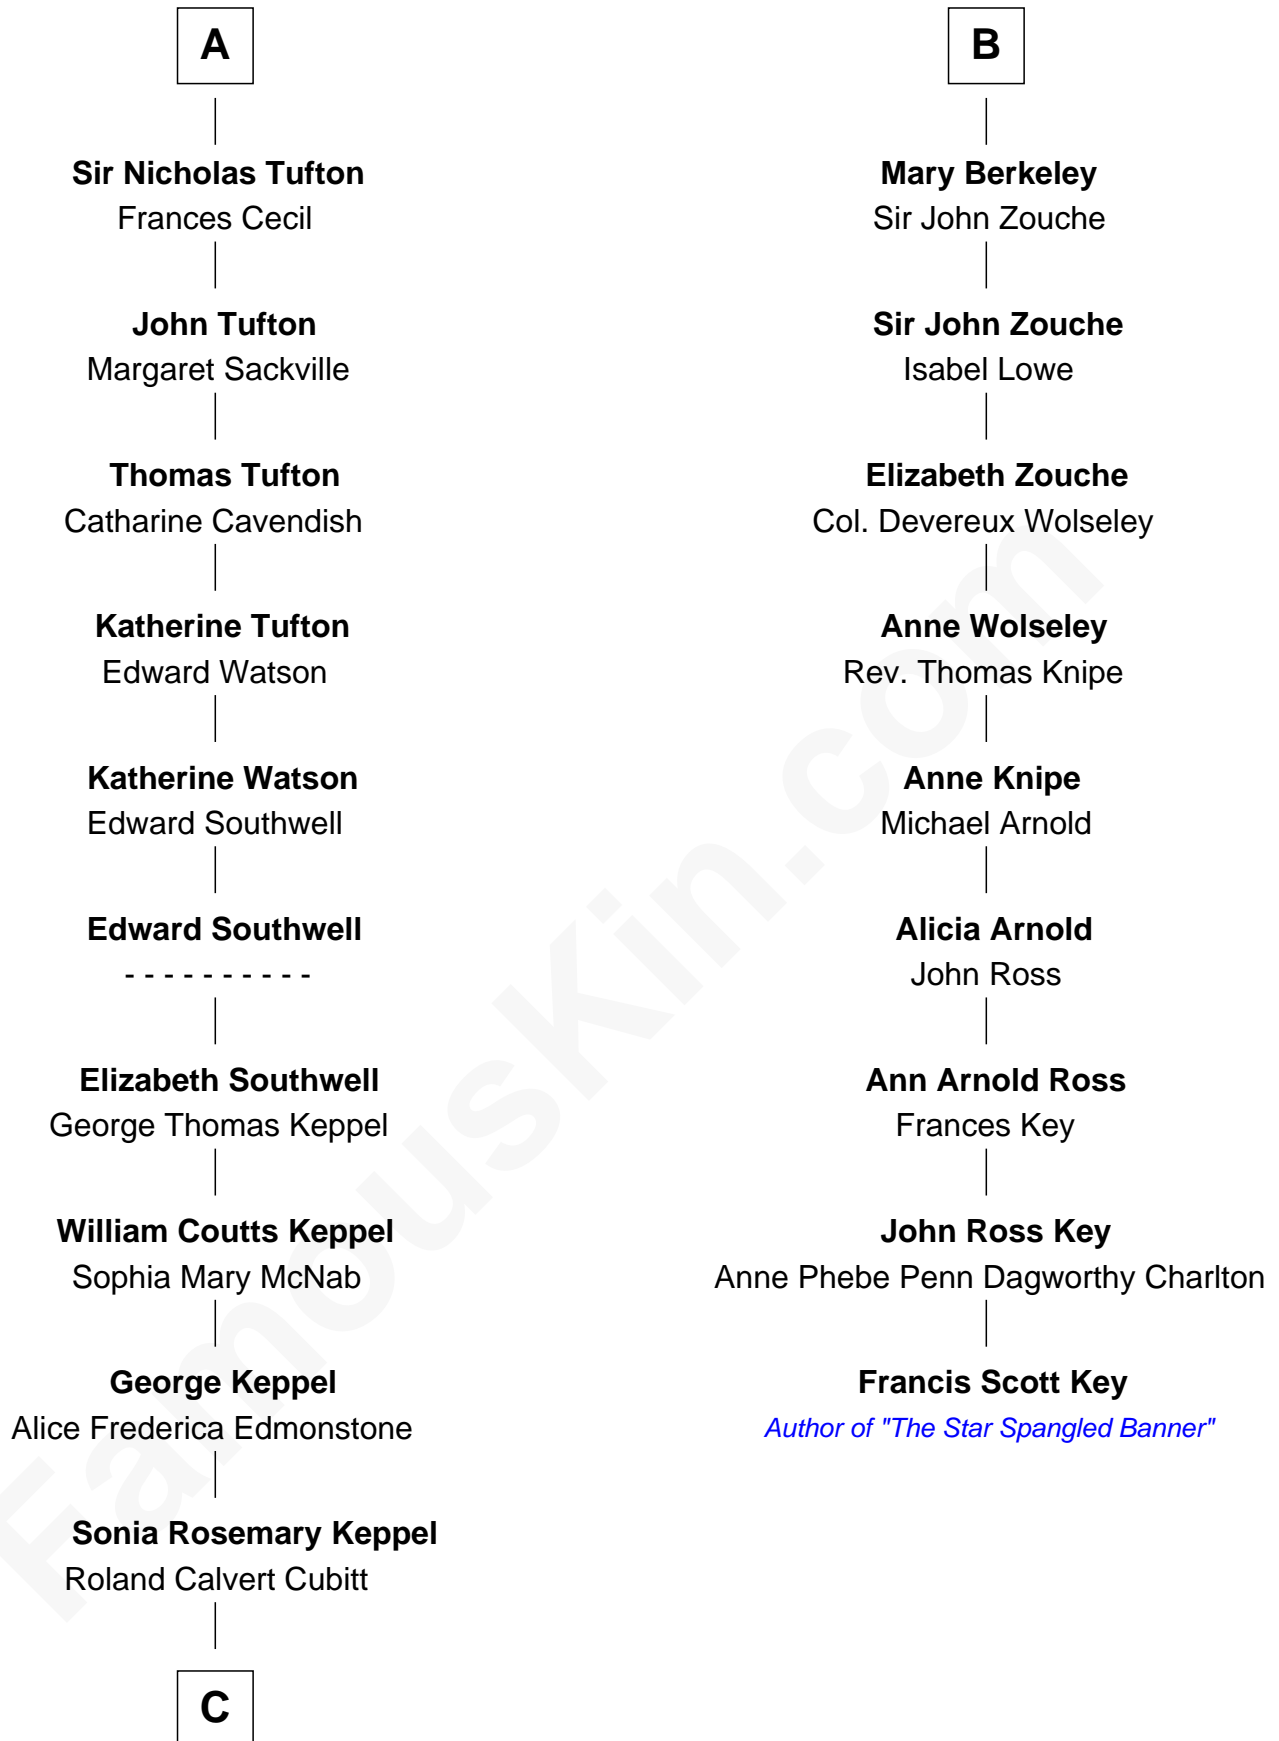

FamousKin.com

Relationship Chart of

Camilla Parker Bowles

Queen Consort of the United Kingdom

15th cousin 3 times removed of

Francis Scott Key

Author of "The Star Spangled Banner"

C

Rosalind Maud Cubitt
Bruce Middleton Hope Shand

Camilla Parker Bowles
Queen Consort

FamousKin.com