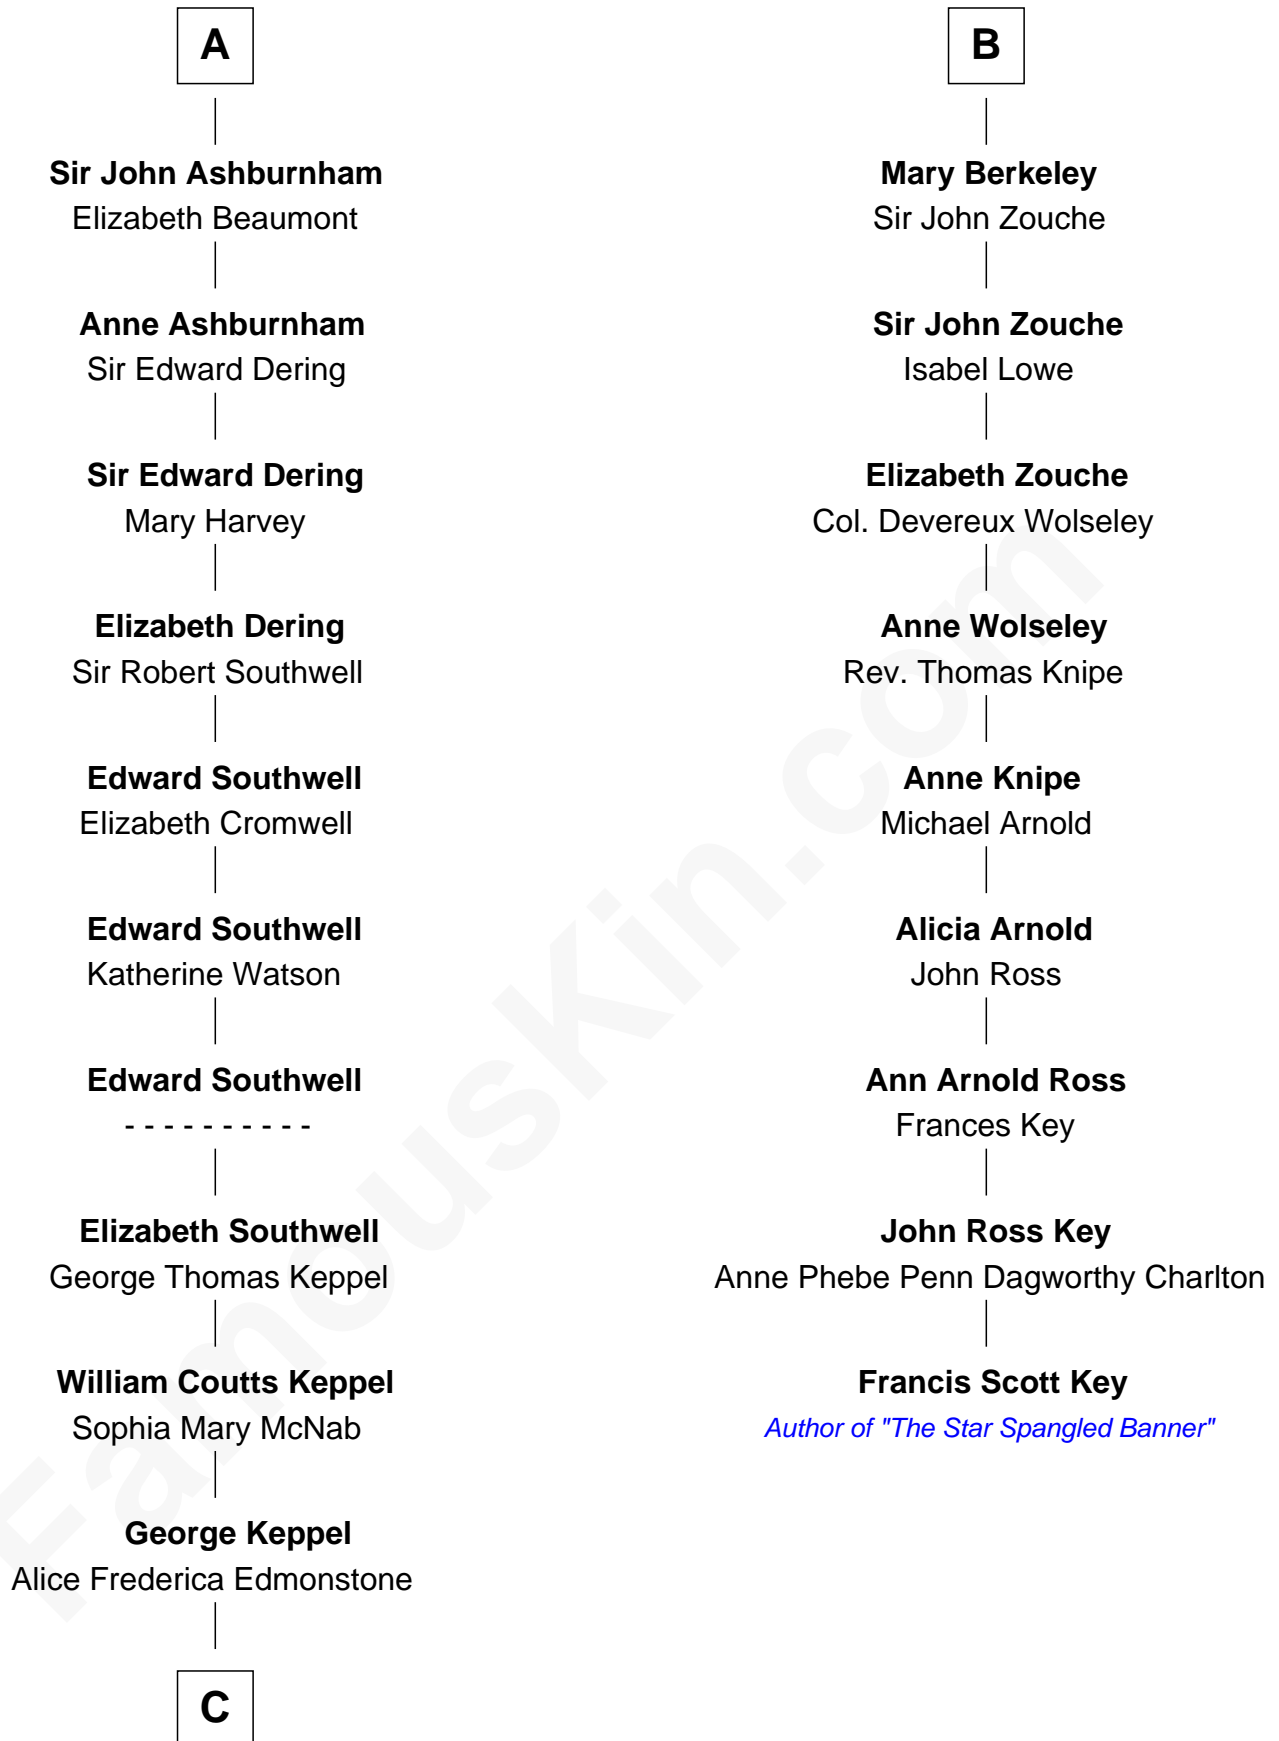

## Relationship Chart of

### Camilla Parker Bowles

Queen Consort of the United Kingdom

15th cousin 4 times removed of

**Francis Scott Key**

Author of "The Star Spangled Banner"

**C**

—  
**Sonia Rosemary Keppel**

Roland Calvert Cubitt