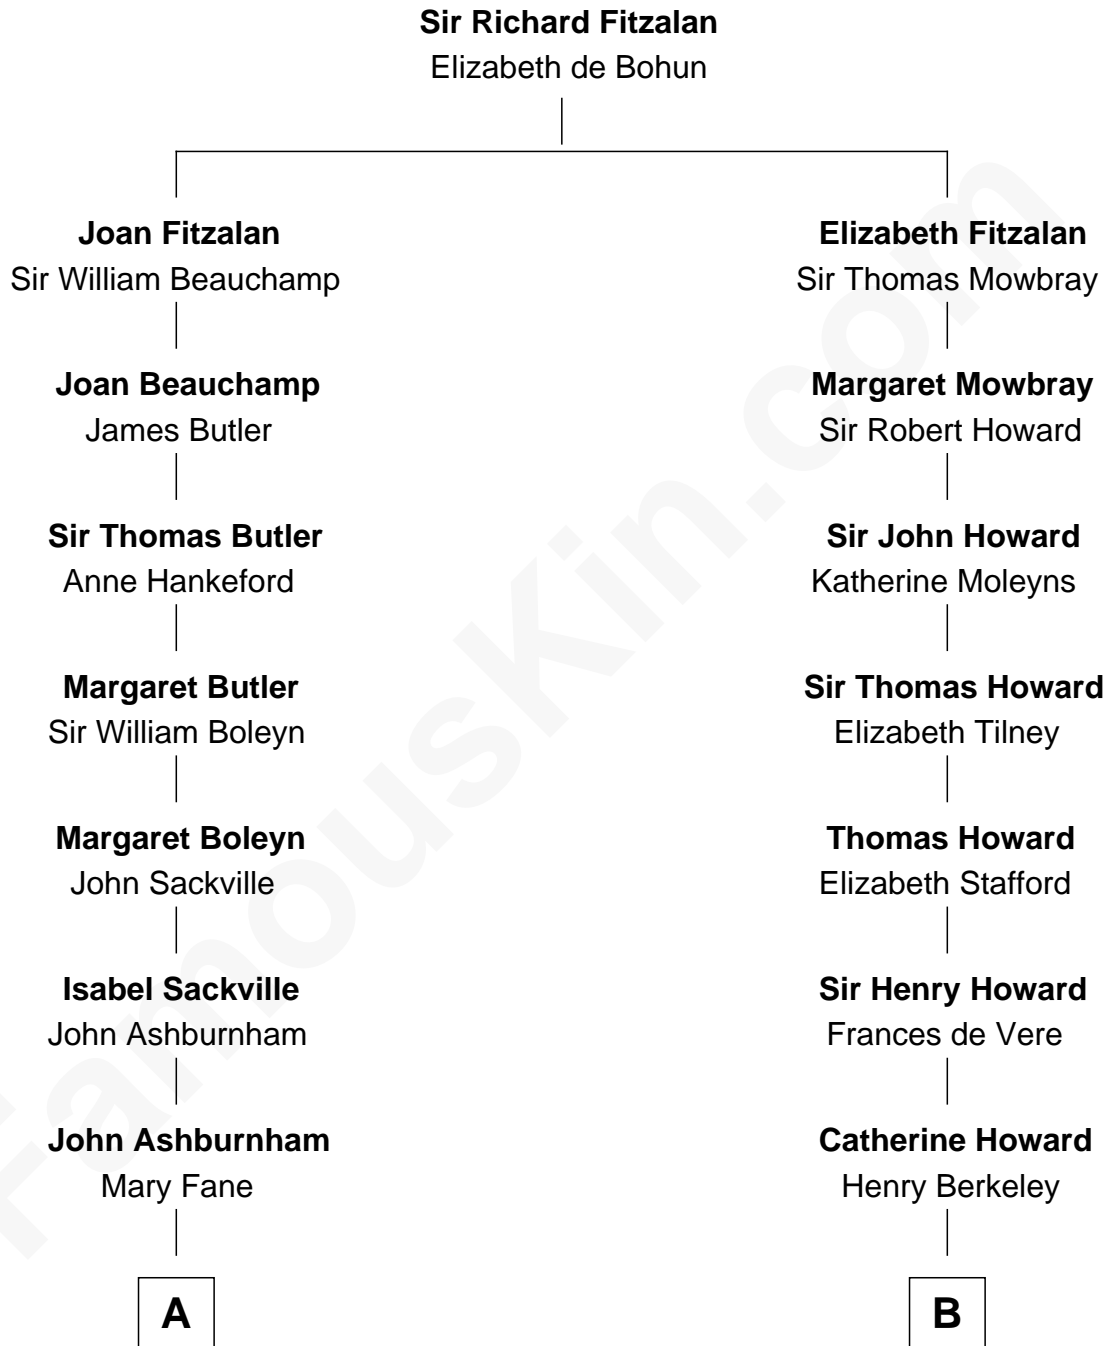

## Relationship Chart of

### Camilla Parker Bowles

Queen Consort of the United Kingdom

15th cousin 4 times removed of

**Francis Scott Key**

Author of "The Star Spangled Banner"

**C**

—  
**Sonia Rosemary Keppel**

Roland Calvert Cubitt