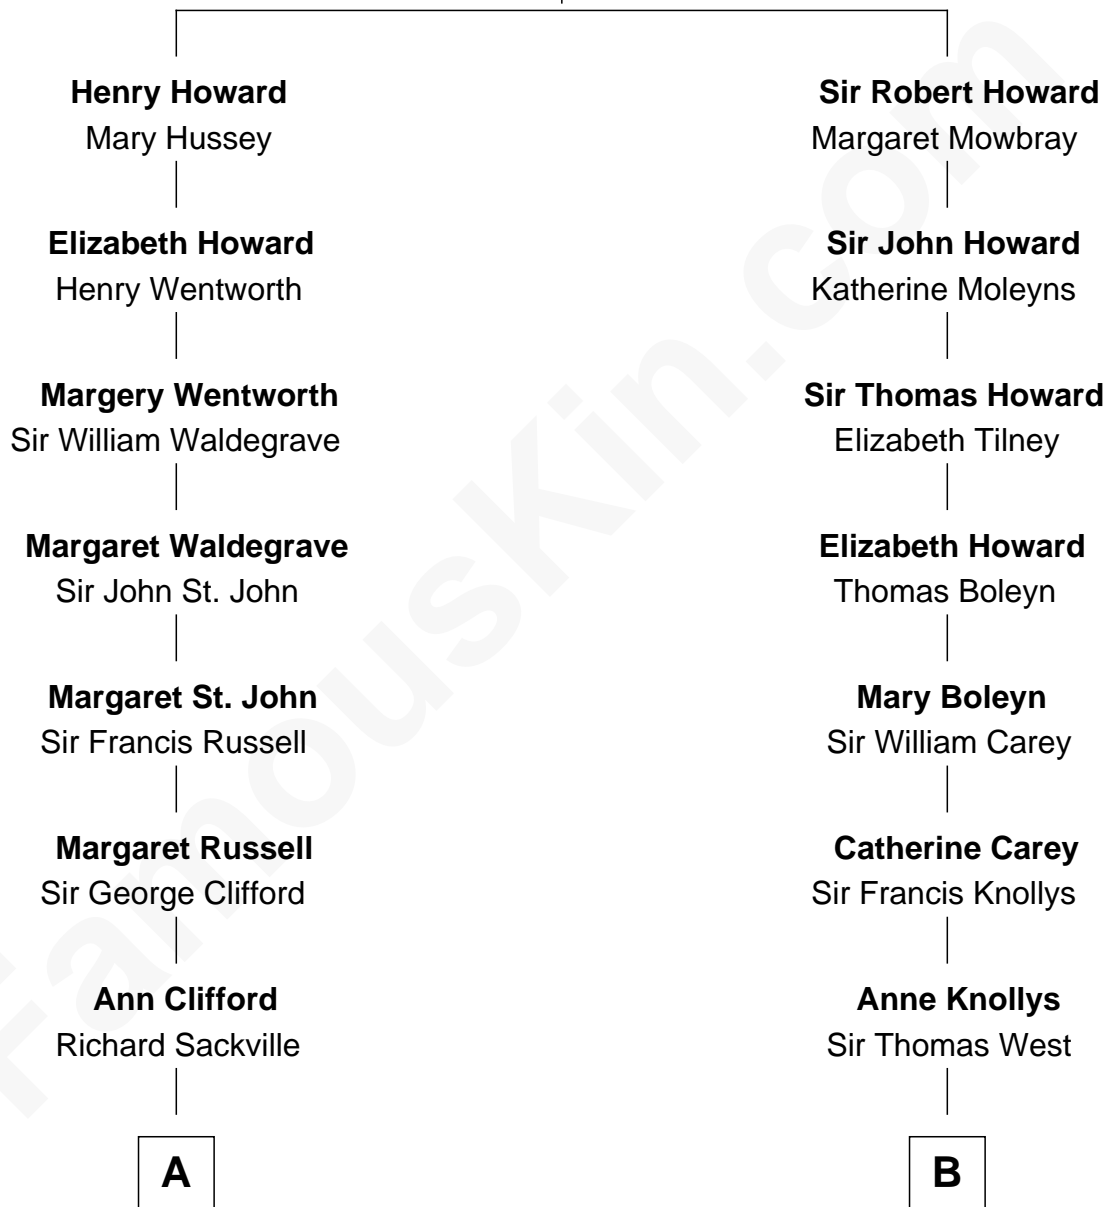

## Relationship Chart of

### Camilla Parker Bowles

*Queen Consort of the United Kingdom*

17th cousin 1 time removed of

**Nelson Rockefeller**

*41st U.S. Vice-President*

**Sir John Howard**

Alice Tendring

C

**John Davison Rockefeller**

Abby Greene Aldrich

**Nelson Rockefeller**

*41st U.S. Vice-President*

FamousKin.com