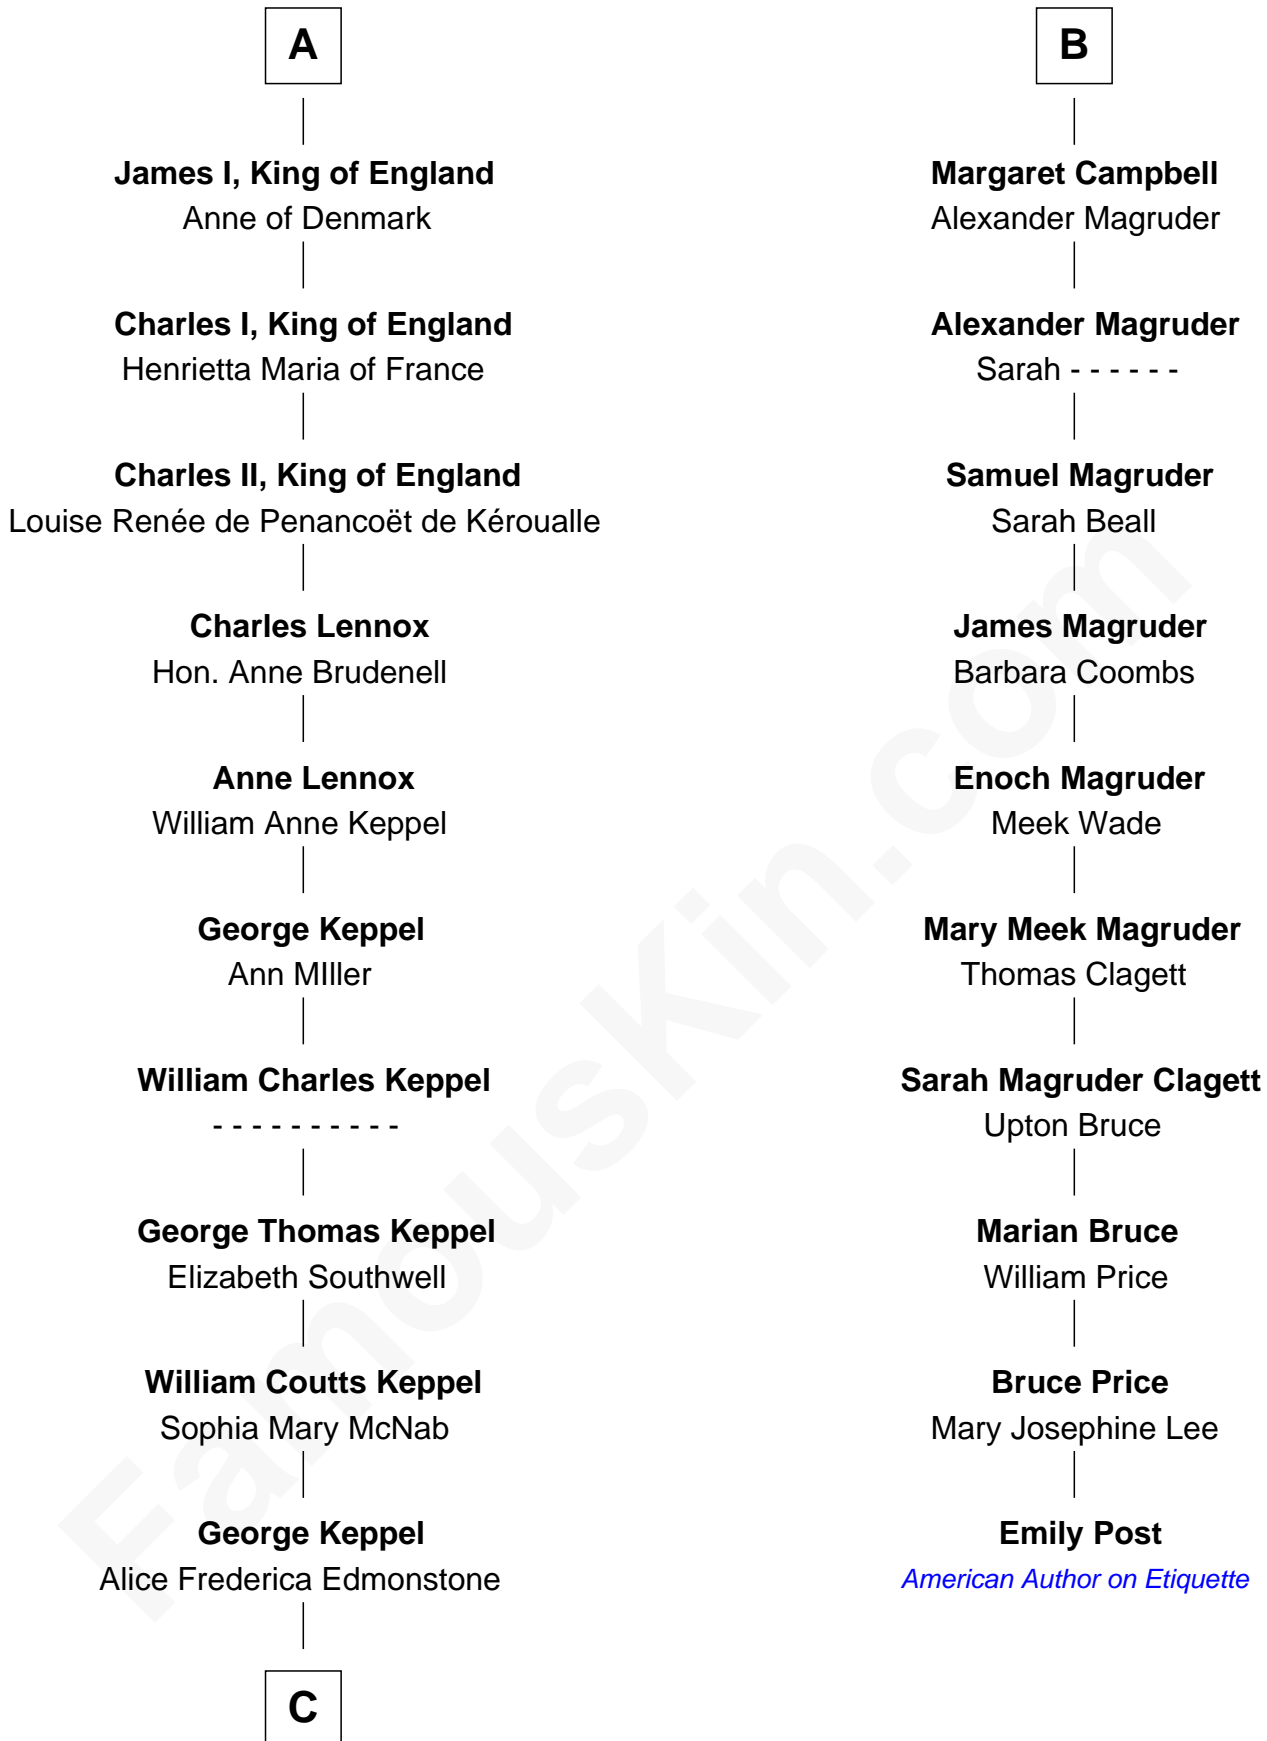

FamousKin.com

Relationship Chart of

Camilla Parker Bowles

Queen Consort of the United Kingdom

16th cousin 3 times removed of

Emily Post

American Author on Etiquette

C