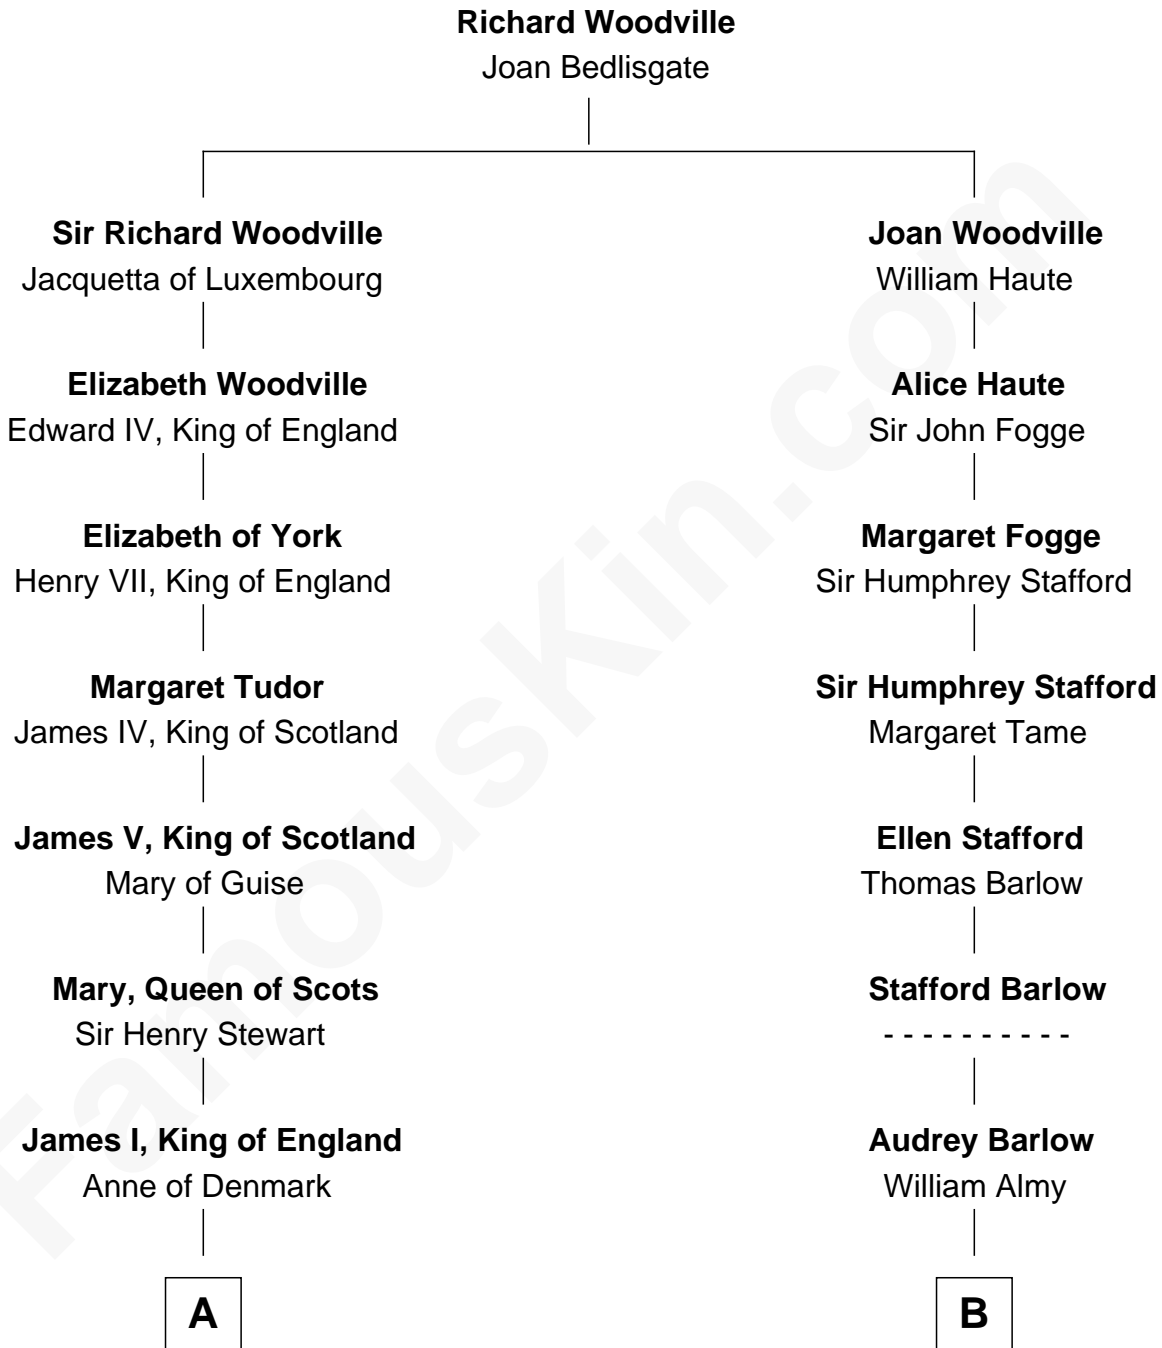

FamousKin.com

Relationship Chart of

Camilla Parker Bowles

Queen Consort of the United Kingdom

17th cousin 1 time removed of

Raquel Welch
Movie Actress

A

Charles I, King of England
Henrietta Maria of France

Charles II, King of England
Louise Renée de Penancoët de Kéroualle

Charles Lennox
Hon. Anne Brudenell

Anne Lennox
William Anne Keppel

George Keppel
Ann Miller

William Charles Keppel

George Thomas Keppel
Elizabeth Southwell