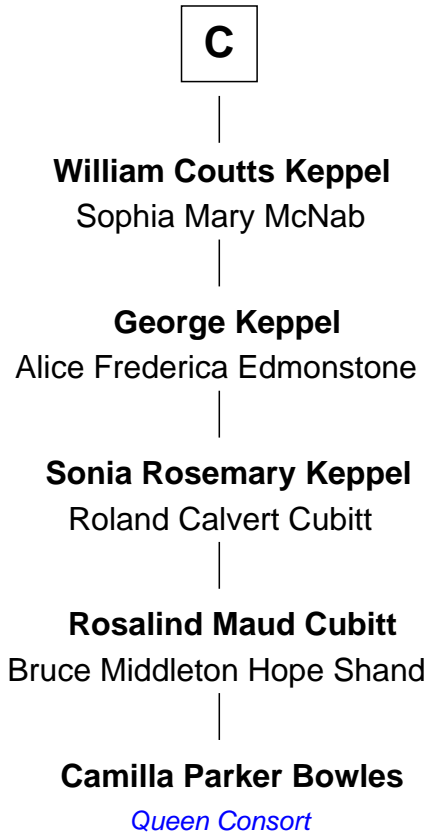

FamousKin.com
Relationship Chart of
Camilla Parker Bowles

Queen Consort of the United Kingdom

15th cousin 6 times removed of

Helen (Herron) Taft

First Lady of President William H. Taft

Sir Robert de Umfreville

Sir Walter Tailboys
 Margaret - - - - -

William Umfreville
 - - - - -

Sir Walter Tailboys
 - - - - -

William Umfreville
 - - - - -

Margaret Tailboys
 Richard Pinchbeck

Andrew Umfreville
 - - - - -

Sir Thomas Pinchbeck
 Anne Greene

Roger Umfreville
 - - - - - Luddington

Elizabeth Pinchbeck
 John Hardwick

Gervase Umfreville
 Katherine Digby

A

B

FamousKin.com