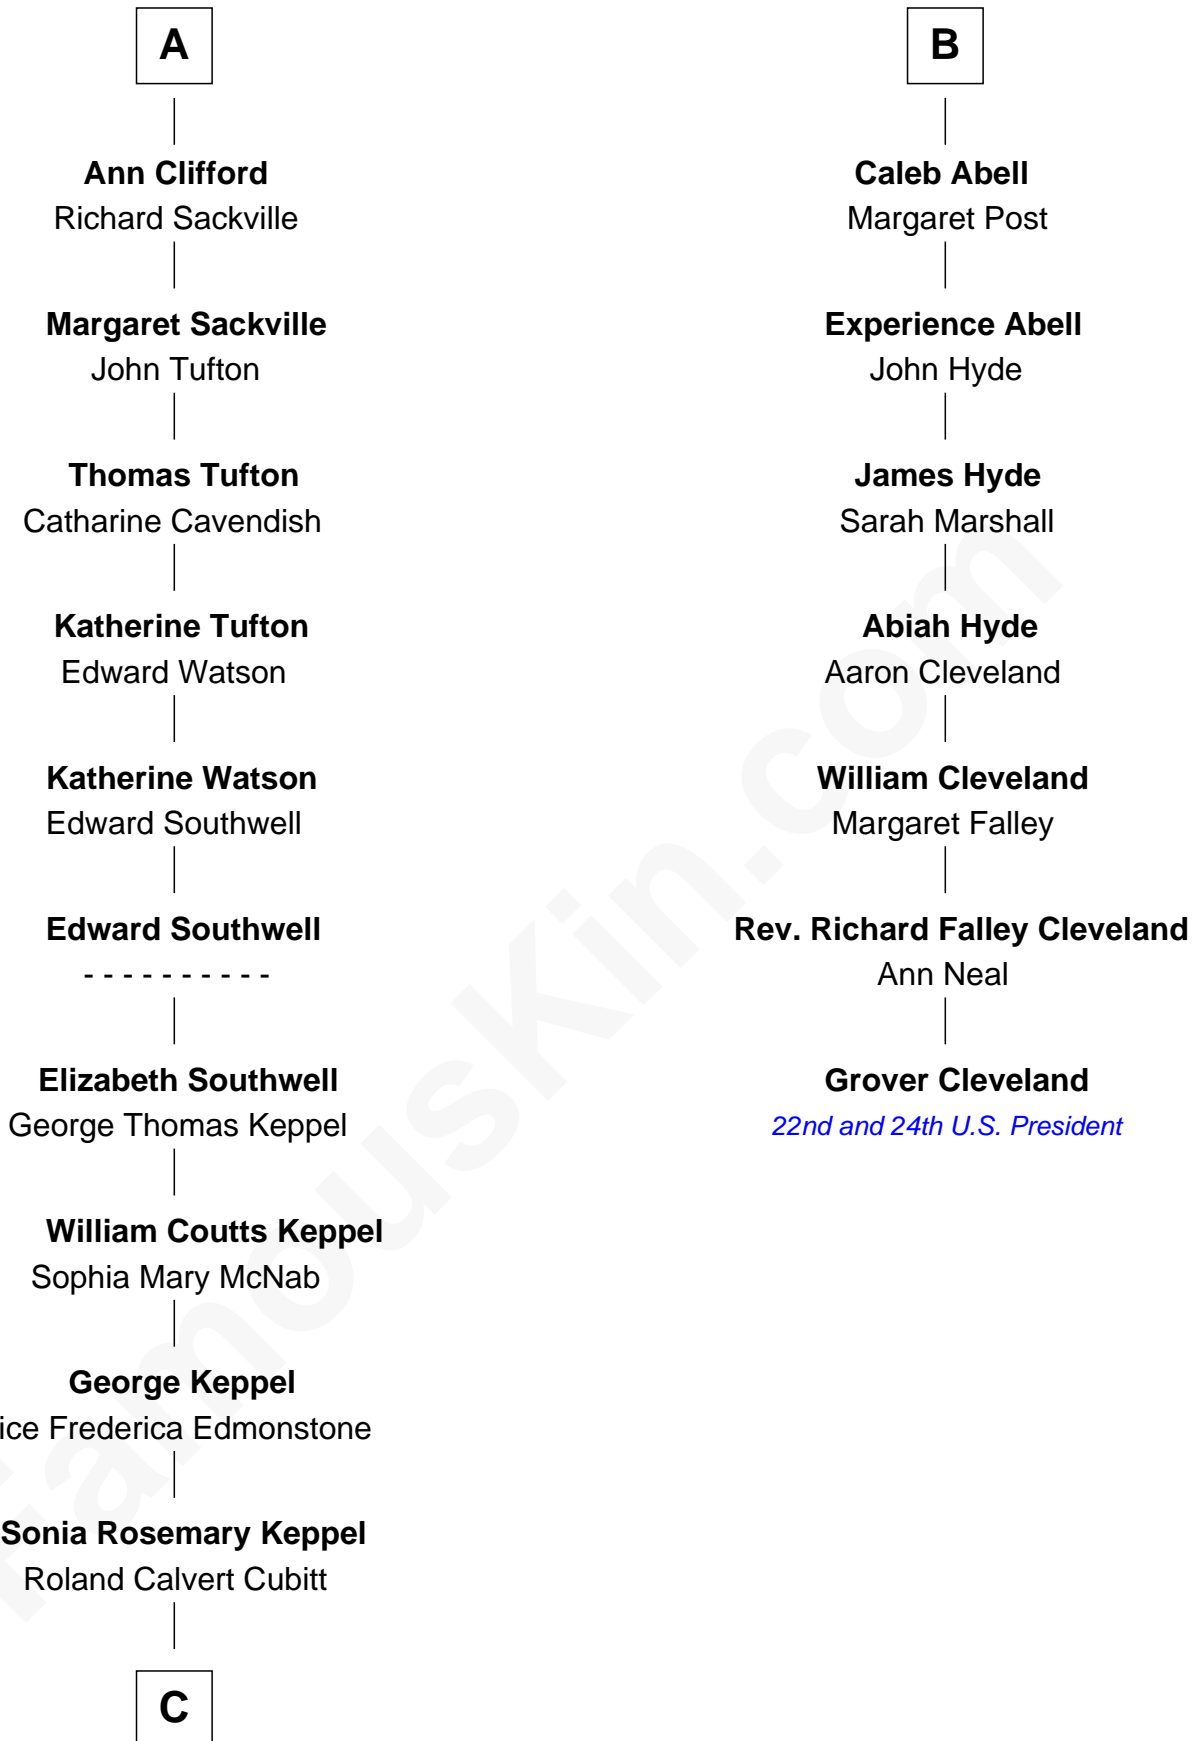

FamousKin.com

Relationship Chart of

Camilla Parker Bowles

Queen Consort of the United Kingdom

13th cousin 5 times removed of

Grover Cleveland

22nd and 24th U.S. President

C