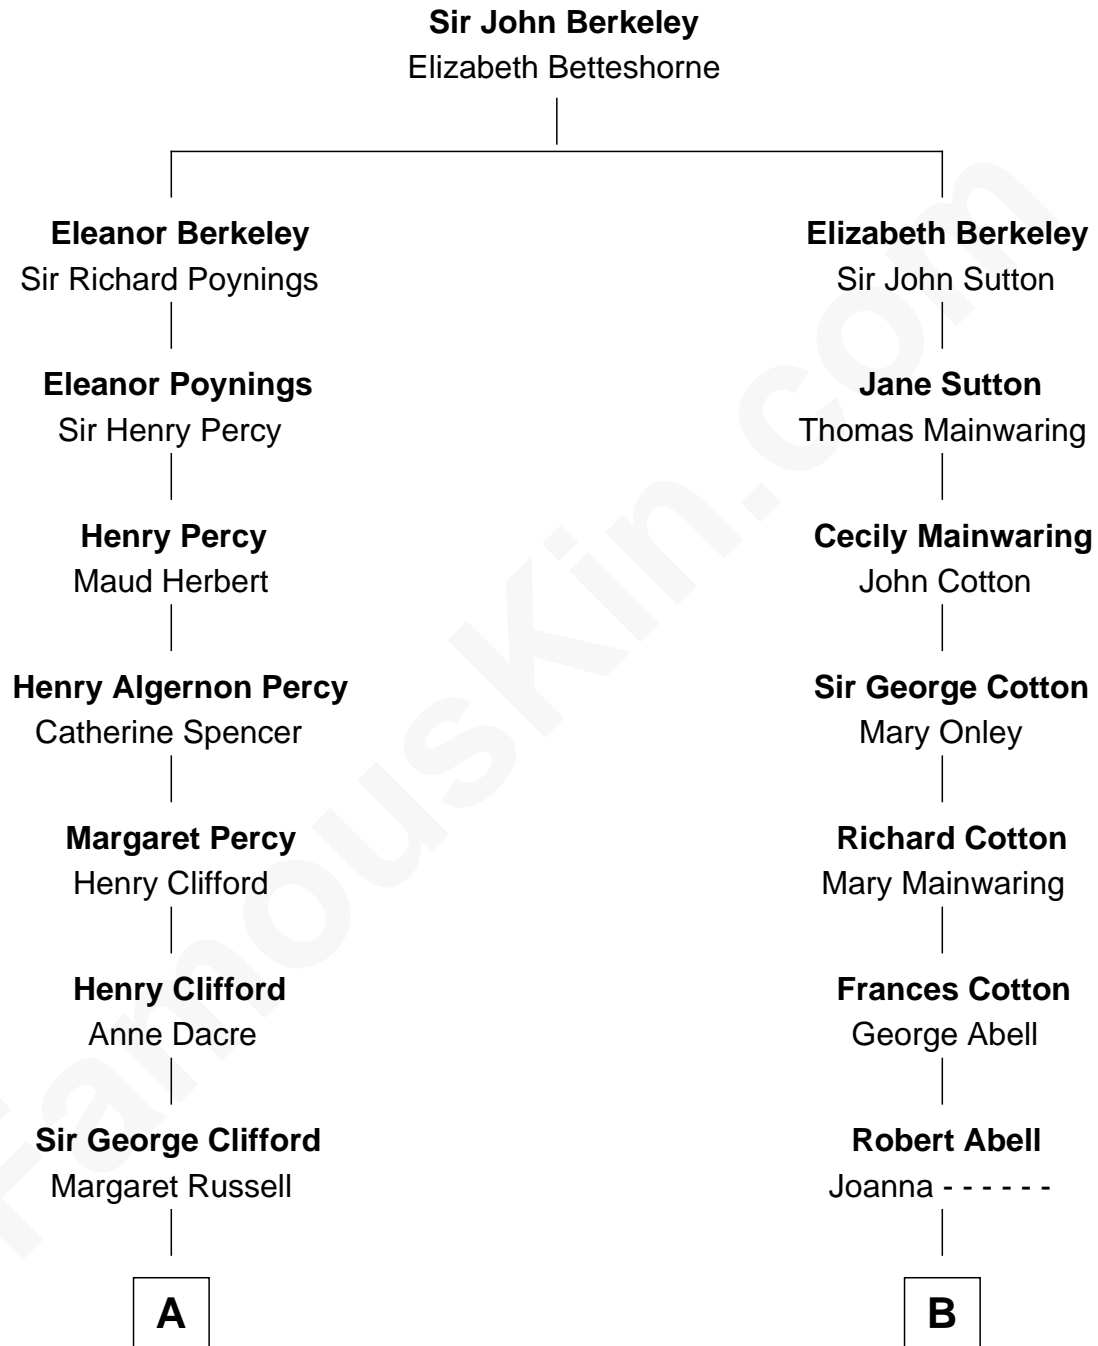

FamousKin.com

Relationship Chart of

Camilla Parker Bowles

Queen Consort of the United Kingdom

13th cousin 5 times removed of

Grover Cleveland

22nd and 24th U.S. President

C

Rosalind Maud Cubitt
Bruce Middleton Hope Shand

Camilla Parker Bowles
Queen Consort

FamousKin.com