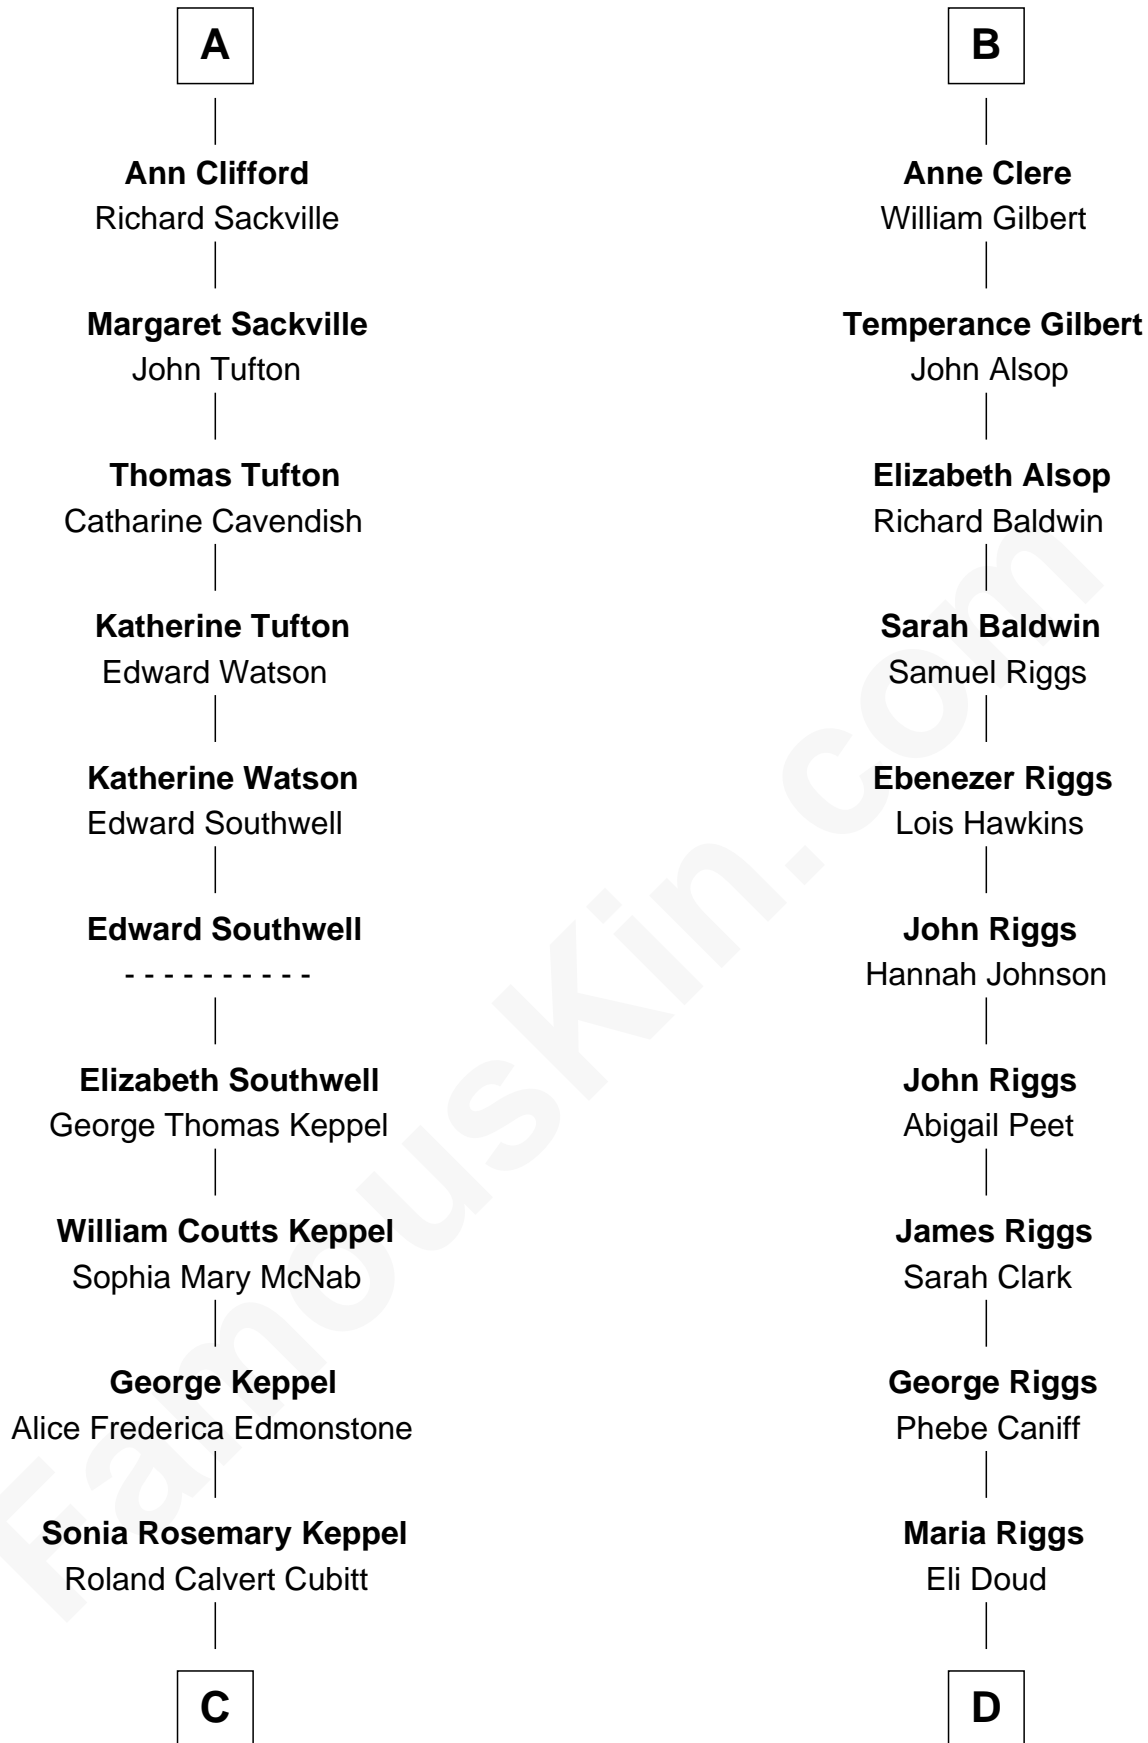

FamousKin.com

Relationship Chart of

Camilla Parker Bowles

Queen Consort of the United Kingdom

18th cousin 1 time removed of

Mamie (Doud) Eisenhower

First Lady of President Dwight Eisenhower

C

Rosalind Maud Cubitt
Bruce Middleton Hope Shand

Camilla Parker Bowles
Queen Consort

D

Royal Houghton Doud
Mary Cornelia Sheldon

John Sheldon Doud
Elivera Mathilda Carlson

Mamie (Doud) Eisenhower
First Lady of Dwight Eisenhower