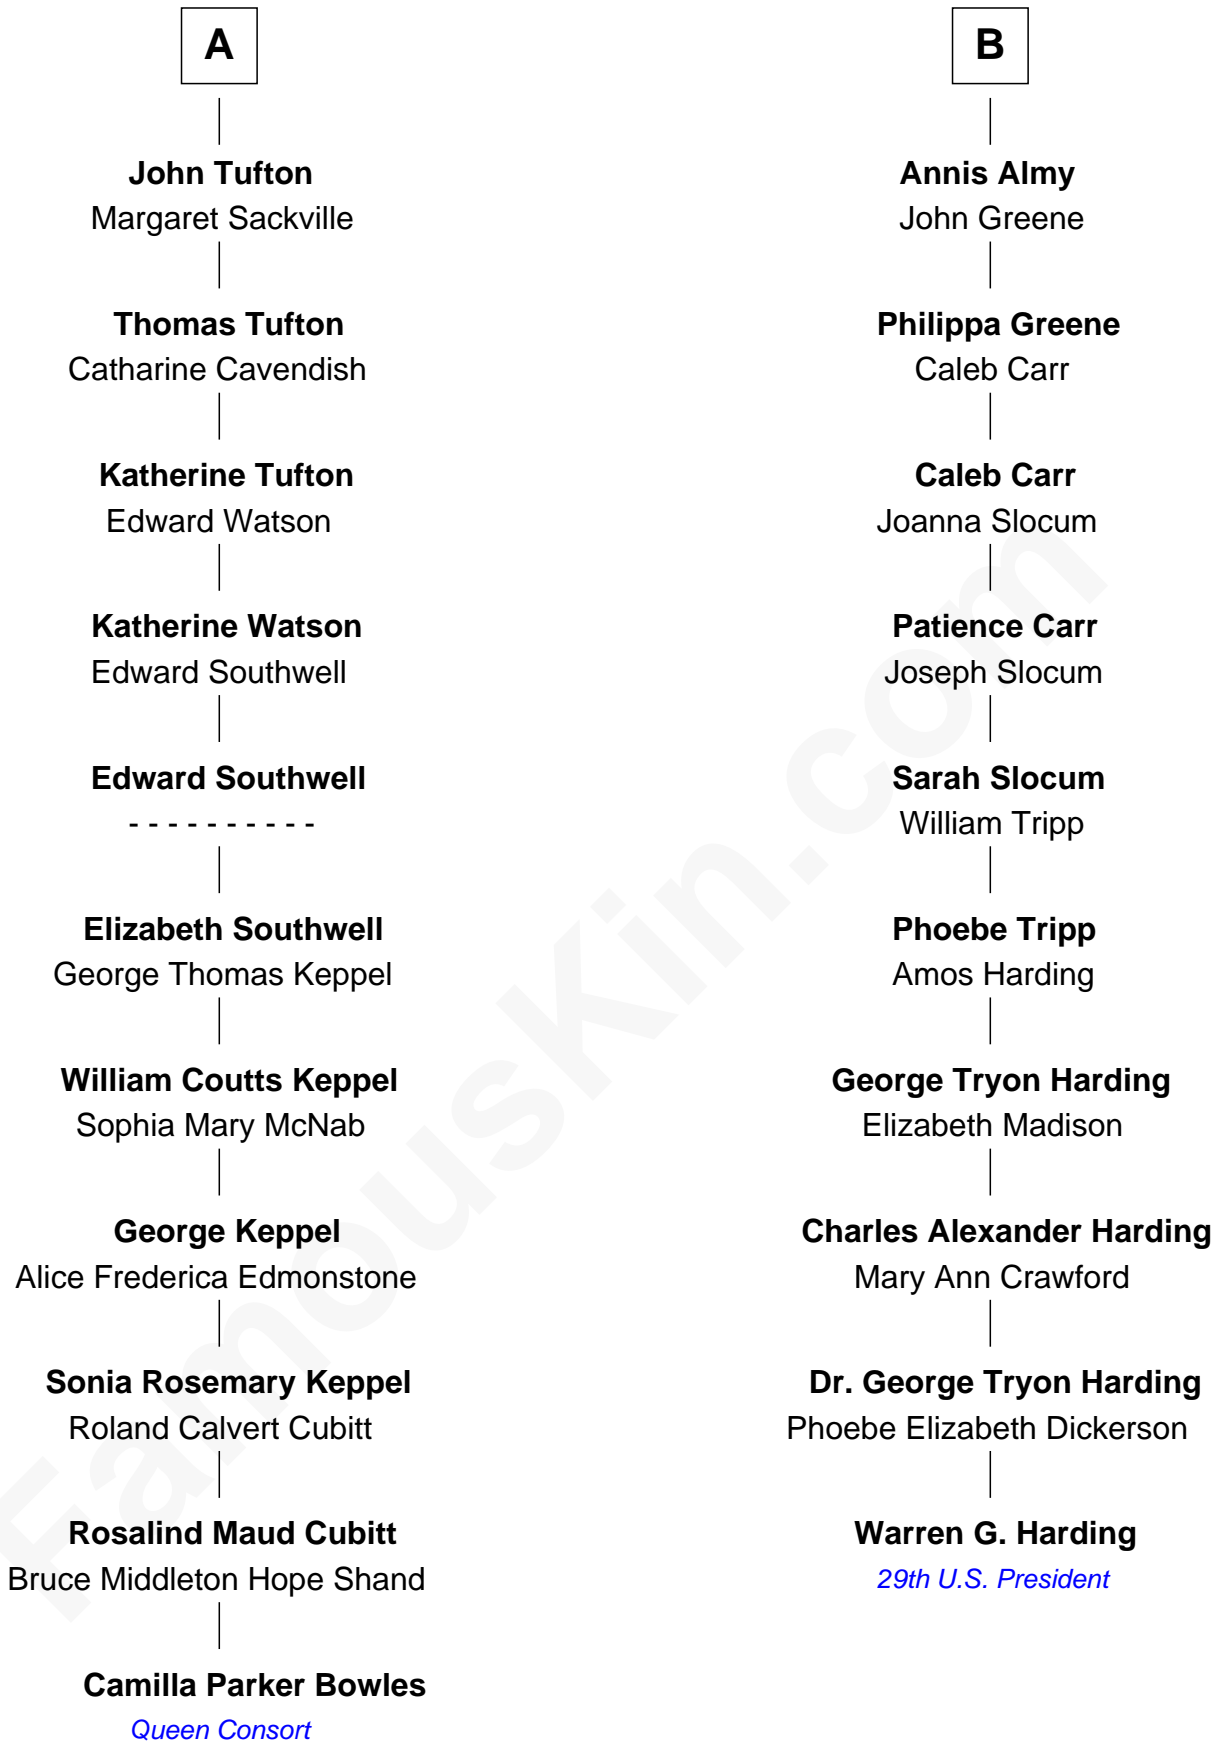

FamousKin.com

Relationship Chart of

Camilla Parker Bowles

Queen Consort of the United Kingdom

16th cousin 1 time removed of

Warren G. Harding
29th U.S. President

Sir Thomas Aylesbury
Katherine Pabenham

Eleanor Aylesbury
Sir Humphrey Stafford

Humphrey Stafford
Katherine Fray

Anne Stafford
Sir Richard Neville

John Neville
Dorothy de Vere

John Neville
Lucy Somerset

Dorothy Neville
Sir Thomas Cecil

Frances Cecil
Sir Nicholas Tufton

A

Eleanor Aylesbury
Sir Humphrey Stafford

Humphrey Stafford
Katherine Fray

Sir Humphrey Stafford
Margaret Fogge

Sir Humphrey Stafford
Margaret Tame

Ellen Stafford
Thomas Barlow

Stafford Barlow

Audrey Barlow
William Almy

B

Camilla Parker Bowles photo by [Agência Brasil](#) [\(CC BY 3.0 BRAZIL\)](#)