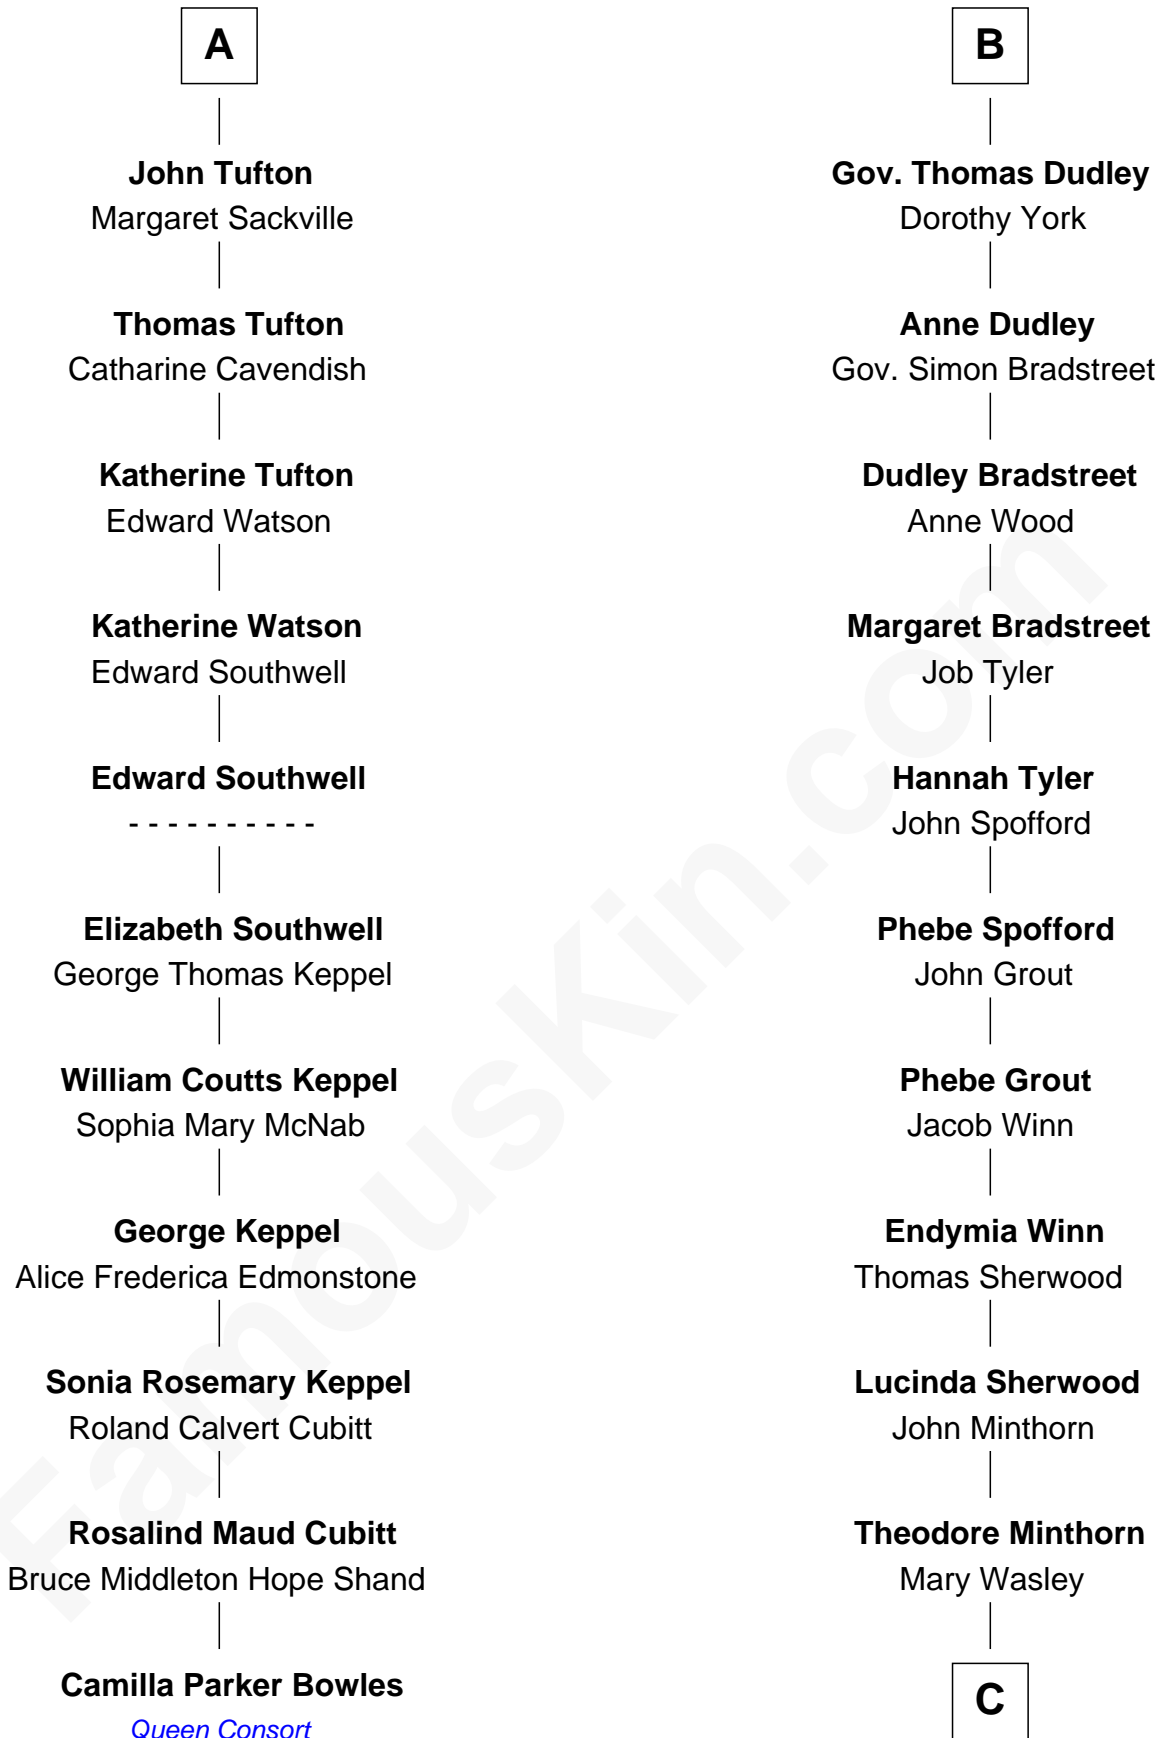

FamousKin.com

Relationship Chart of

Camilla Parker Bowles

Queen Consort of the United Kingdom

17th cousin 1 time removed of

Herbert Hoover

31st U.S. President

Sir Reynold Grey

Margaret de Ros

Sir John Grey
Constance de Holand

Sir Edmund Grey
Katherine Percy

George Grey
Catherine Herbert

Anne Grey
Sir John Hussey

Anne Hussey
Sir Humphrey Browne

Christian Browne
Sir John Tufton

Sir Nicholas Tufton
Frances Cecil

A

Margaret Grey
Sir William Bonville

William Bonville
Elizabeth Harington

William Bonville
Katherine Neville

Cecily Bonville
Thomas Grey

Cecily Grey
Sir John Sutton

Sir Henry Dudley
----- Ashton

Probable

Roger Dudley
Susanna Thorne

B

C

Hulda Randall Minthorn

Jessie Clark Hoover

Herbert Hoover

31st U.S. President

FamousKin.com