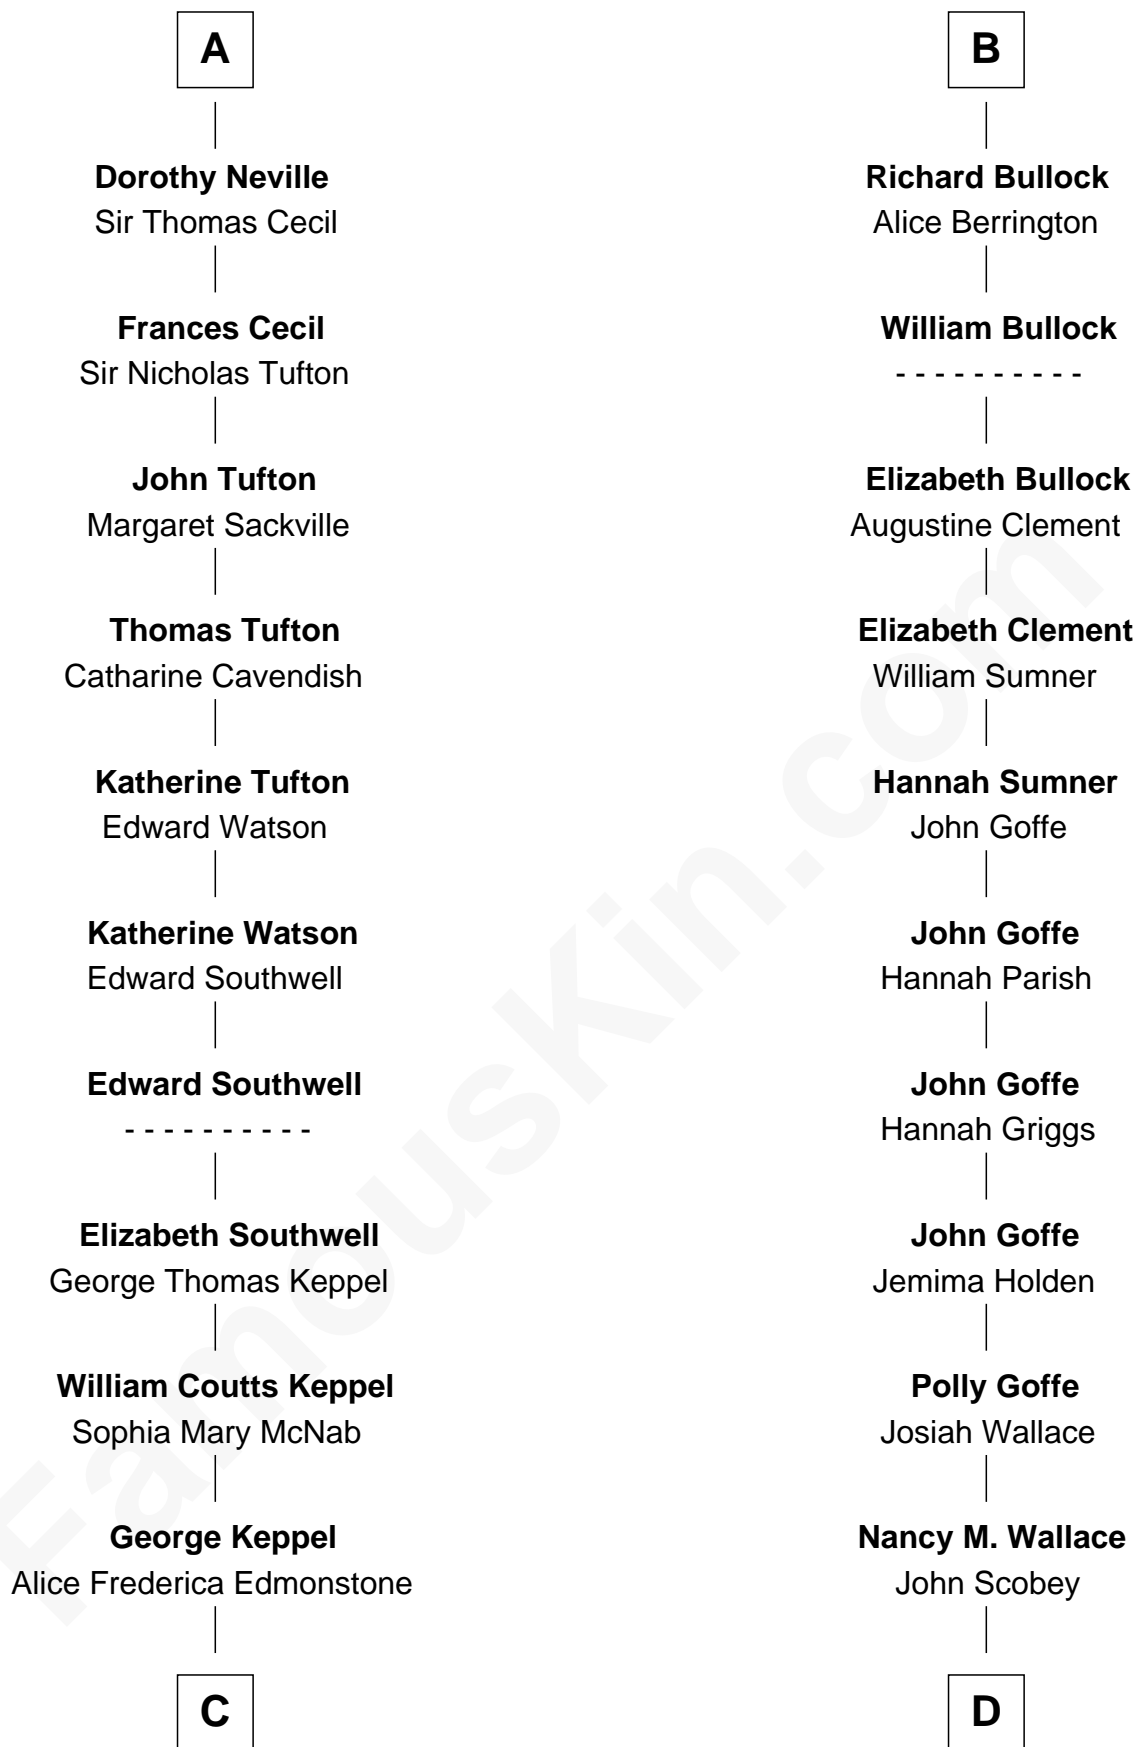

## Relationship Chart of

### Camilla Parker Bowles

Queen Consort of the United Kingdom

19th cousin of

### Lou (Henry) Hoover

First Lady of President Herbert Hoover

**C**

**Sonia Rosemary Keppel**

Roland Calvert Cubitt

**Rosalind Maud Cubitt**

Bruce Middleton Hope Shand

**Camilla Parker Bowles**

*Queen Consort*

**D**

**Philomelia Sophia Scobey**

Phineas Weed

**Florence Ida Weed**

Charles Delano Henry

**Lou (Henry) Hoover**

*First Lady of Herbert Hoover*