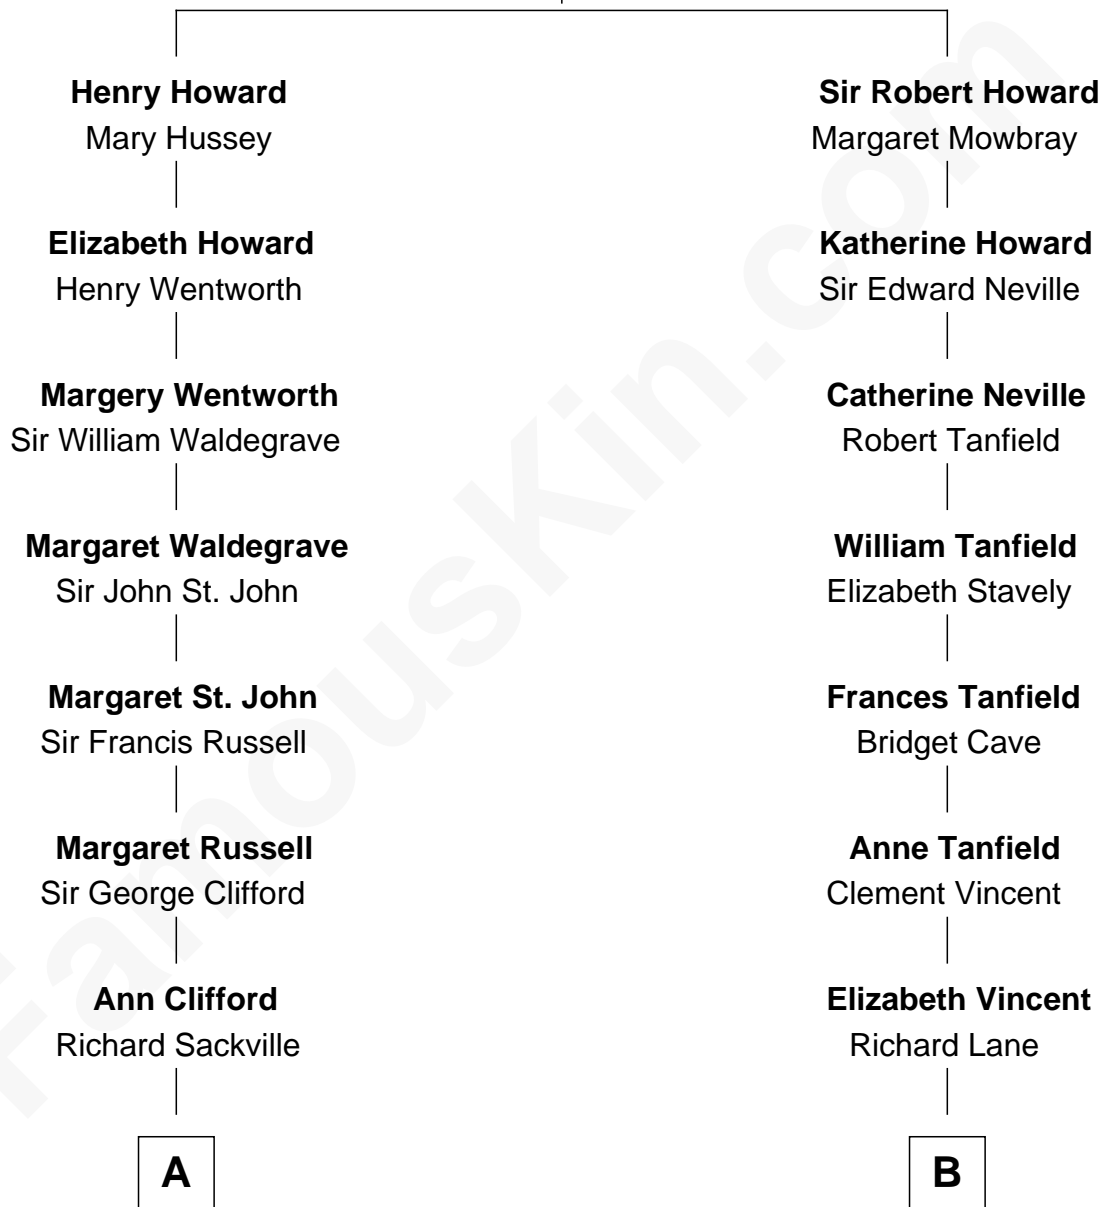

FamousKin.com

Relationship Chart of

Camilla Parker Bowles

Queen Consort of the United Kingdom

16th cousin 1 time removed of

Edith (Bolling) Wilson

First Lady of President Woodrow Wilson

Sir John Howard

Alice Tendring

Camilla Parker Bowles photo by [Agência Brasil](#) [\(CC BY 3.0 BRAZIL\)](#)