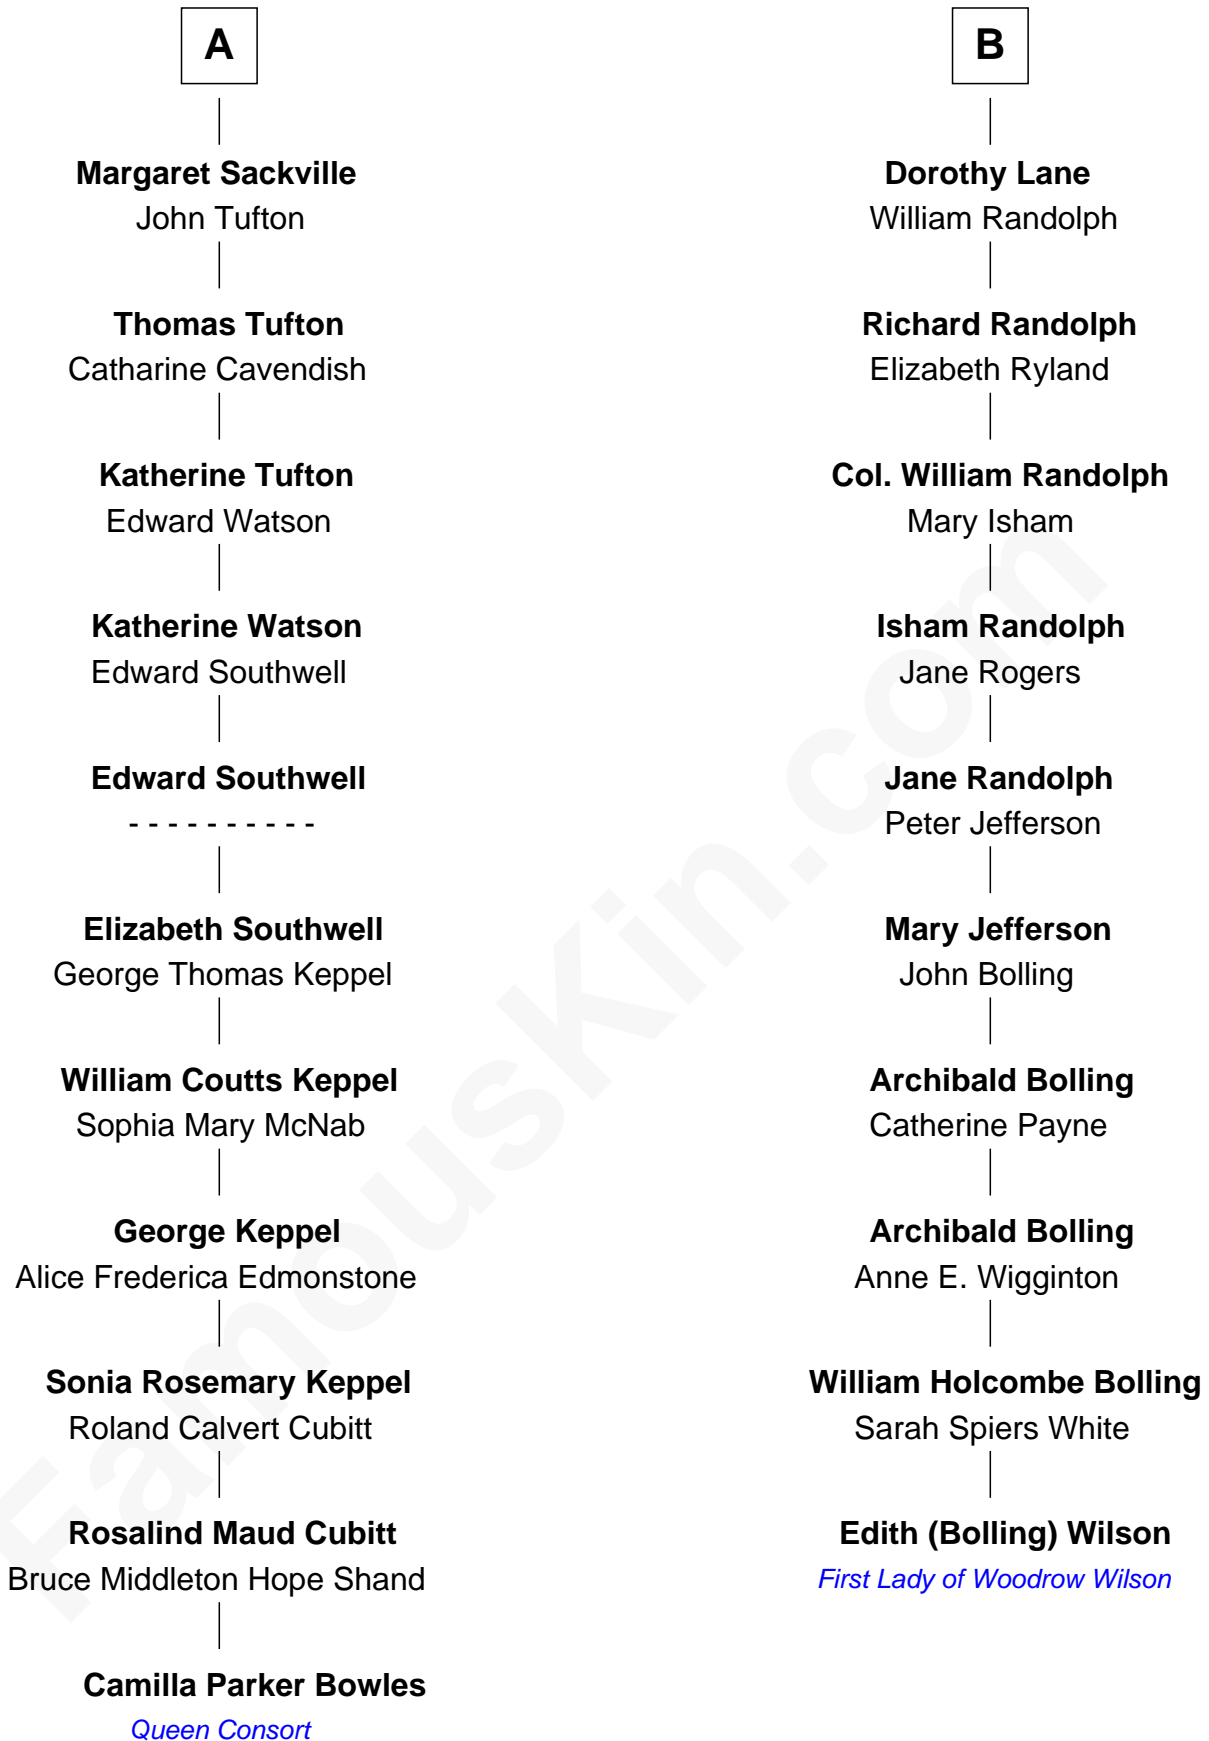

FamousKin.com

Relationship Chart of

Camilla Parker Bowles

Queen Consort of the United Kingdom

16th cousin 1 time removed of

Edith (Bolling) Wilson

First Lady of President Woodrow Wilson

Sir John Howard

Alice Tendring

Camilla Parker Bowles photo by [Agência Brasil](#) [\(CC BY 3.0 BRAZIL\)](#)