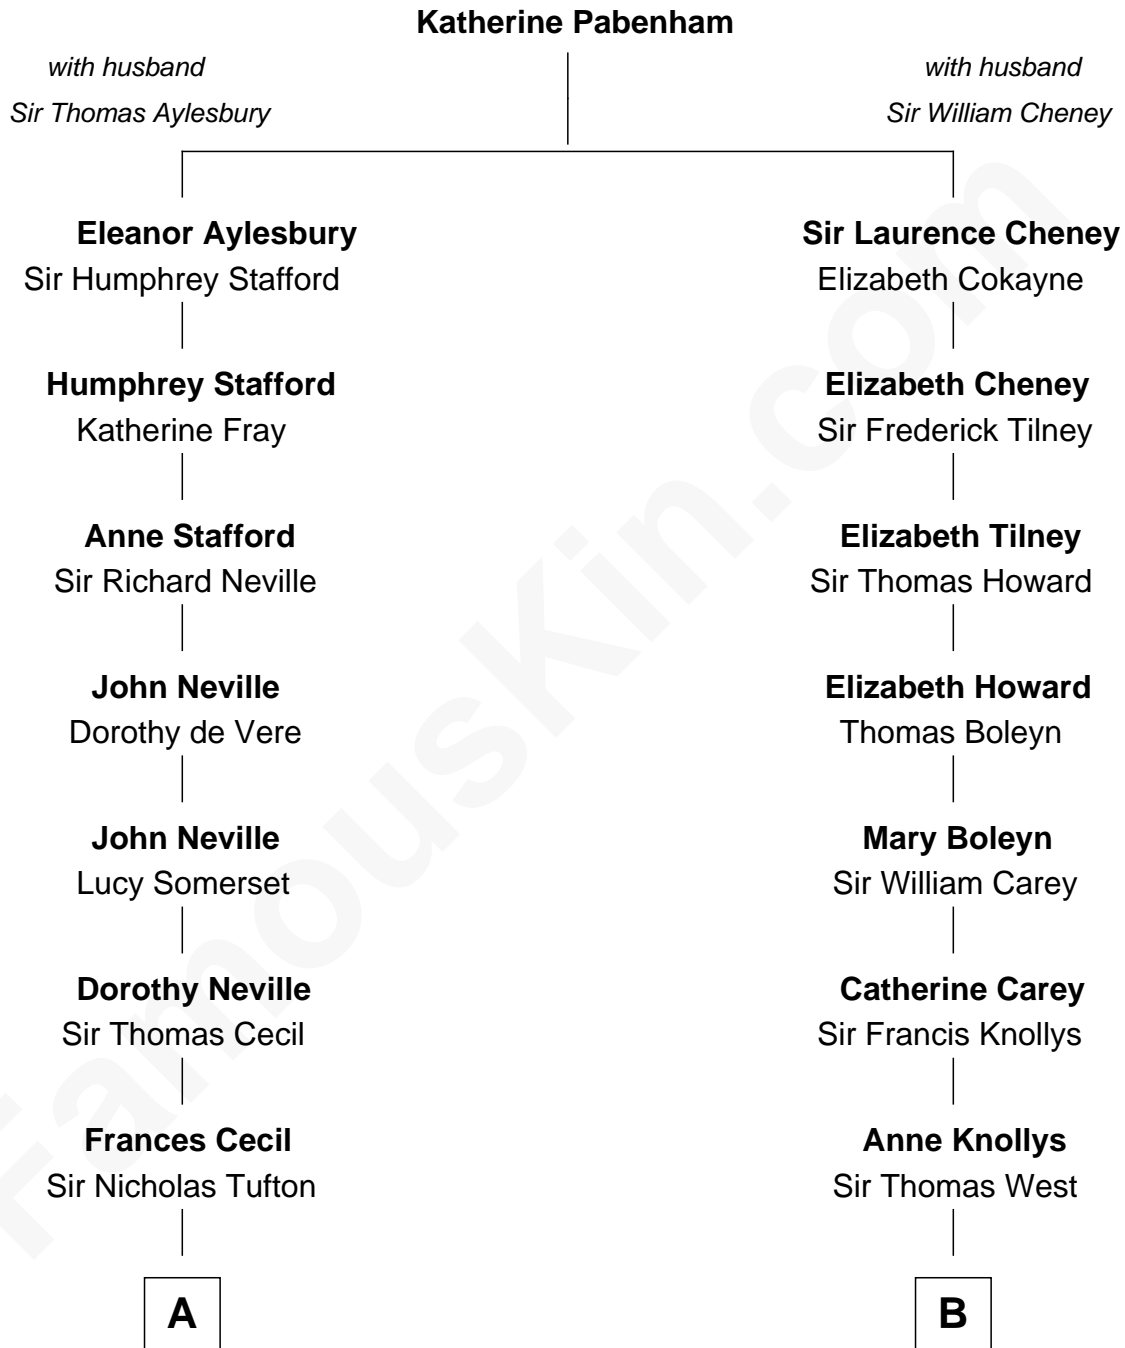

FamousKin.com

Relationship Chart of

Camilla Parker Bowles

Queen Consort of the United Kingdom

16th cousin 1 time removed of

Edith (Bolling) Wilson

First Lady of President Woodrow Wilson

Camilla Parker Bowles photo by [Agência Brasil](#) [\(CC BY 3.0 BRAZIL\)](#)