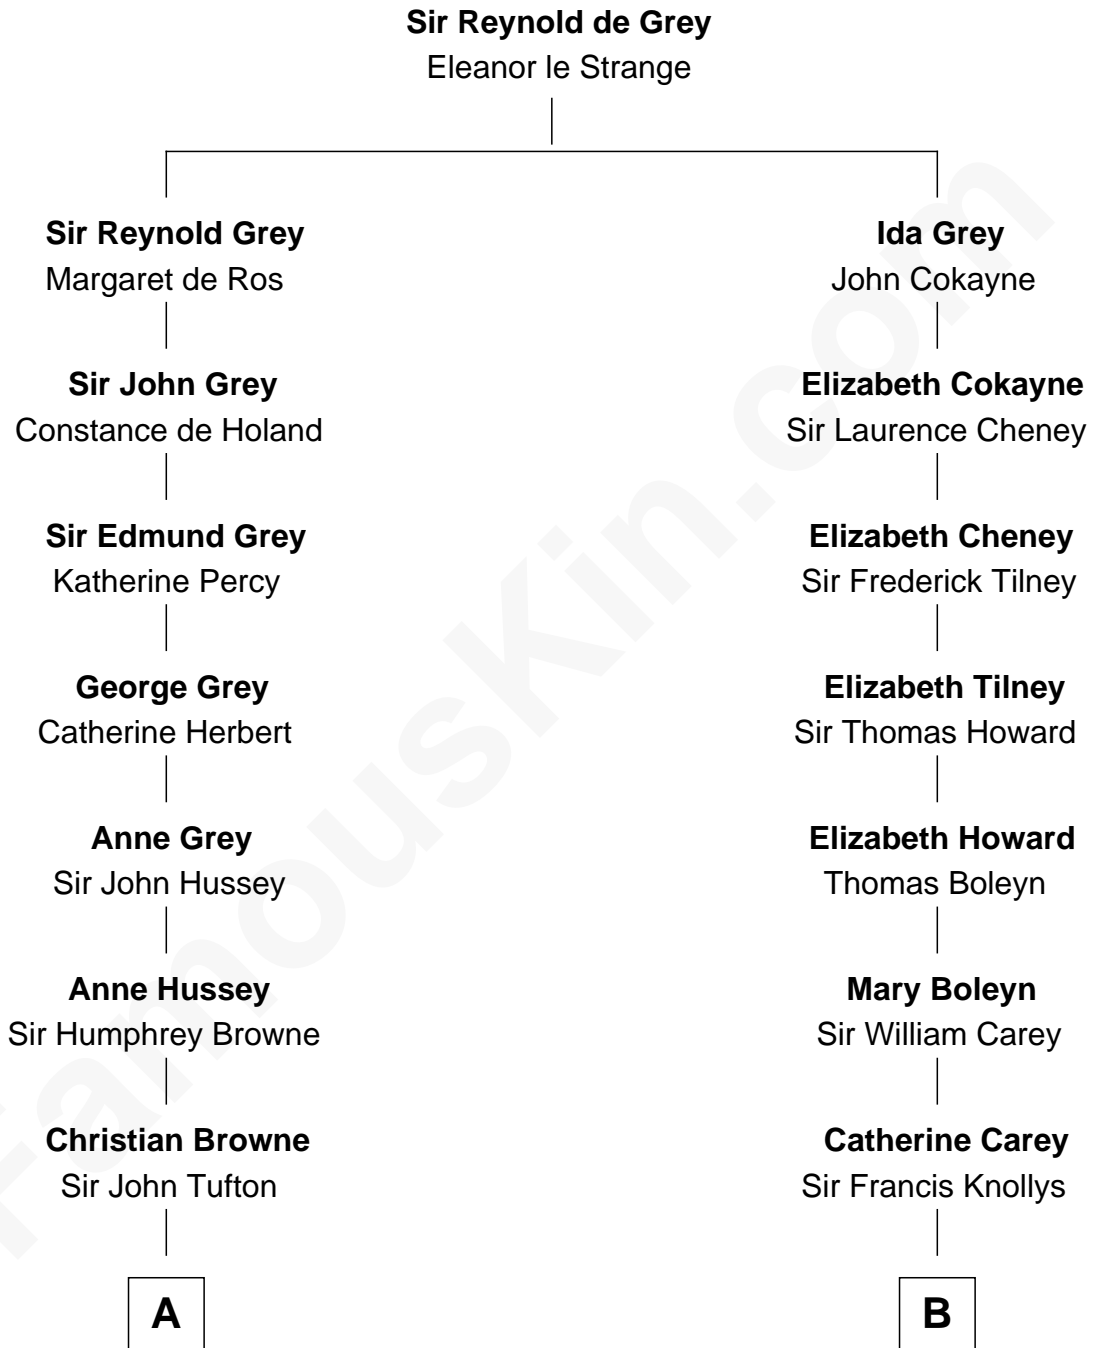

FamousKin.com

Relationship Chart of

Camilla Parker Bowles

Queen Consort of the United Kingdom

17th cousin 1 time removed of

Edith (Bolling) Wilson

First Lady of President Woodrow Wilson

C

Rosalind Maud Cubitt
Bruce Middleton Hope Shand

Camilla Parker Bowles
Queen Consort

FamousKin.com