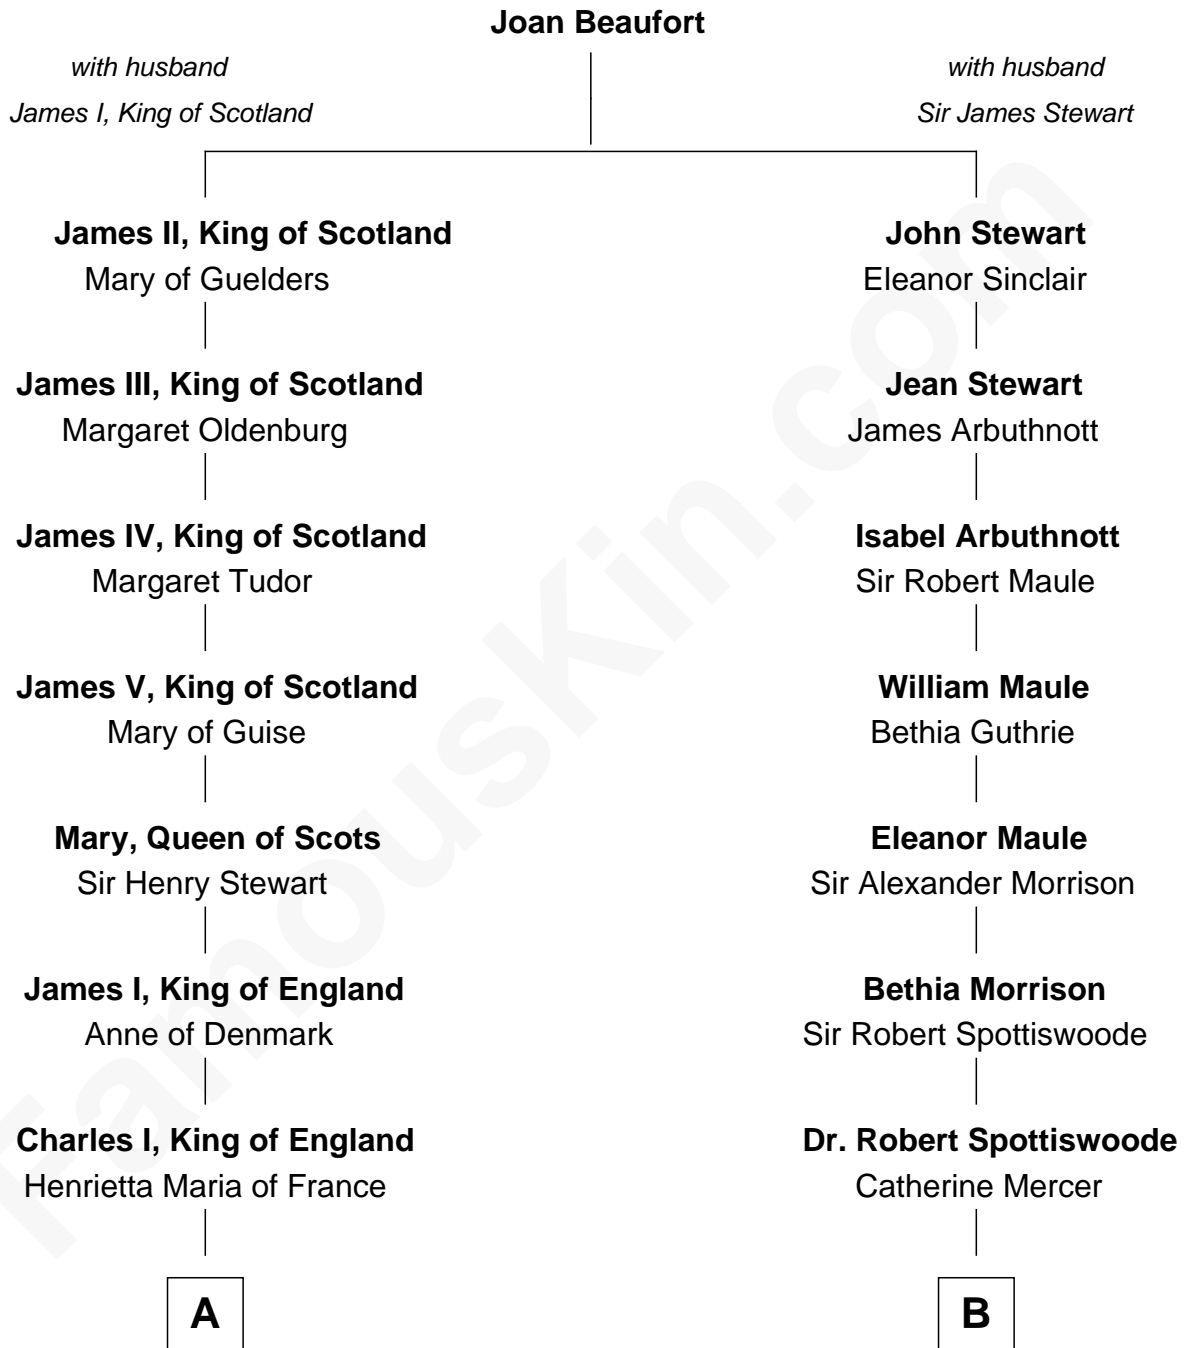

## Relationship Chart of

### Camilla Parker Bowles

*Queen Consort of the United Kingdom*

13th cousin 4 times removed of

### Edith (Bolling) Wilson

*First Lady of President Woodrow Wilson*

**A**

**B**

**Charles II, King of England**

Louise Renée de Penancoët de Kéroualle

**Charles Lennox**

Hon. Anne Brudenell