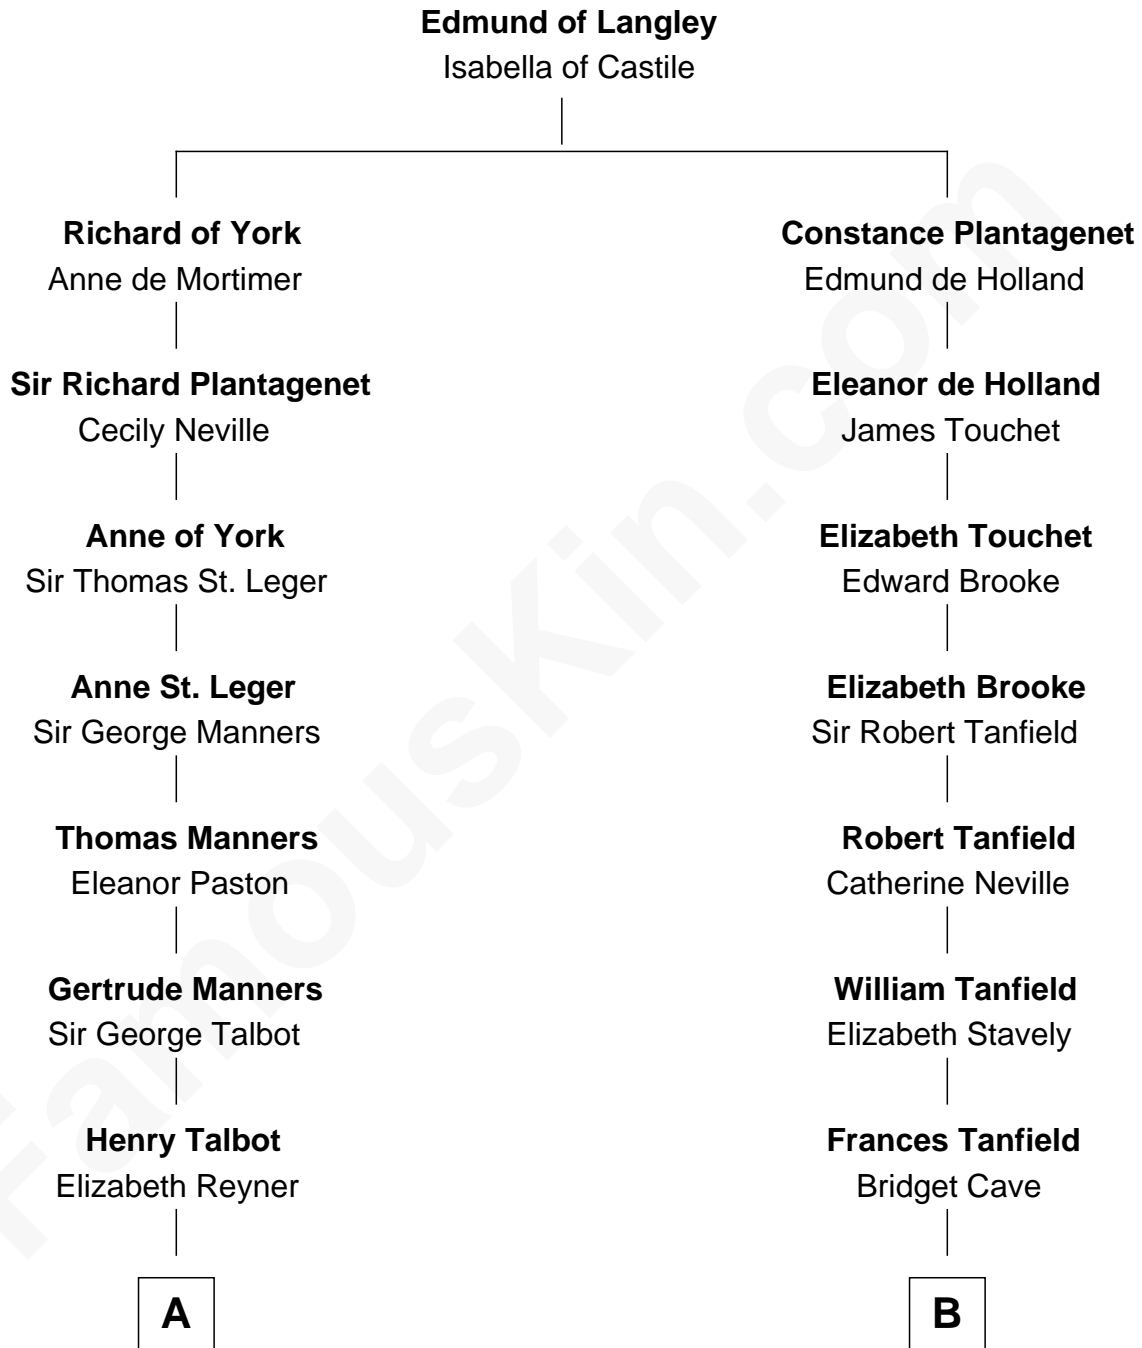

FamousKin.com

Relationship Chart of

Camilla Parker Bowles

Queen Consort of the United Kingdom

18th cousin of

Edith (Bolling) Wilson

First Lady of President Woodrow Wilson

C

Rosalind Maud Cubitt
Bruce Middleton Hope Shand

Camilla Parker Bowles
Queen Consort

D

William Holcombe Bolling
Sarah Spiers White

Edith (Bolling) Wilson
First Lady of Woodrow Wilson

FamousKin.com