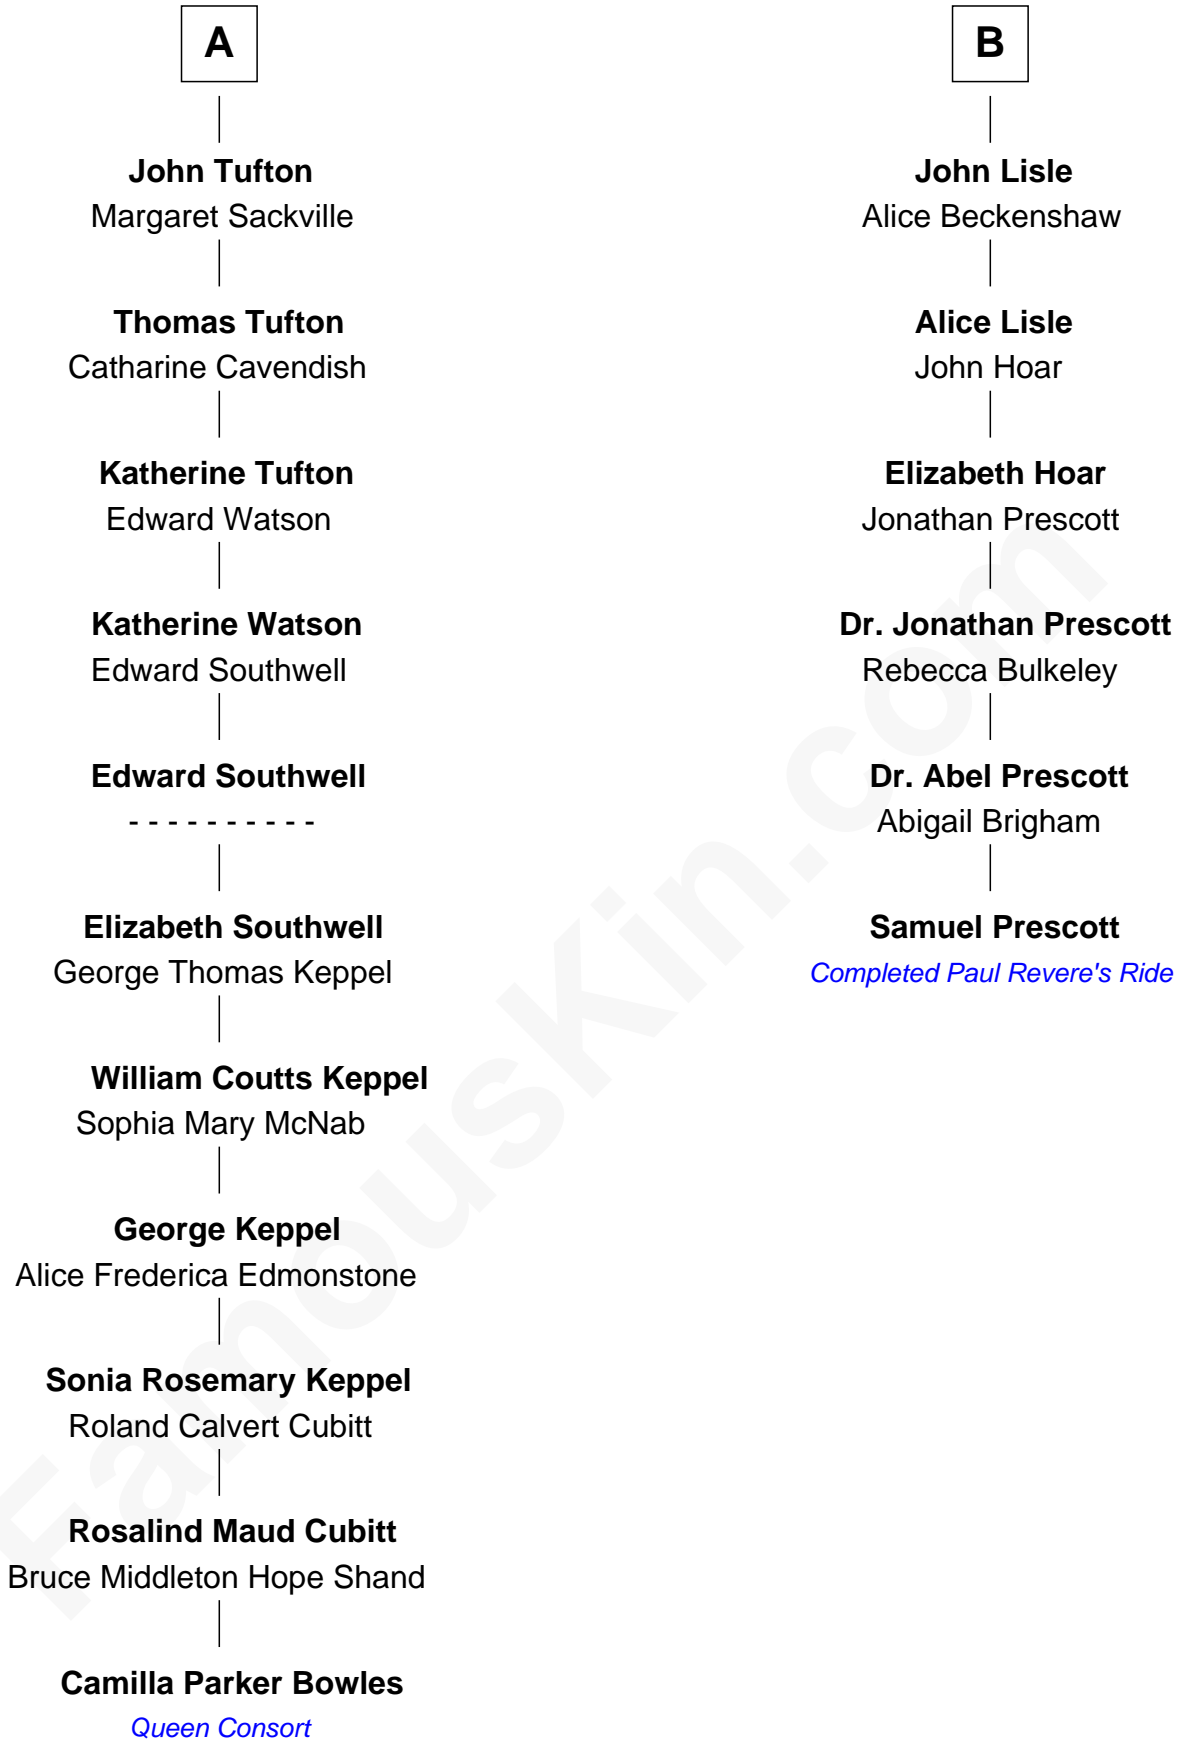

FamousKin.com

Relationship Chart of

Camilla Parker Bowles

Queen Consort of the United Kingdom

12th cousin 5 times removed of

Samuel Prescott

Completed Paul Revere's Midnight Ride

Sir Thomas Aylesbury

Frances Cecil
Sir Nicholas Tufton

A

Eleanor Aylesbury
Sir Humphrey Stafford

Anne Stafford
Sir William Berkeley

Richard Berkeley
Elizabeth Conningsby

Sir John Berkeley
Isabel Dennis

Sir Richard Berkeley
Elizabeth Jermy

Mary Berkeley
Sir John Hungerford

Bridget Hungerford
Sir William Lisle

B

Camilla Parker Bowles photo by [Agência Brasil](#) [\(CC BY 3.0 BRAZIL\)](#)