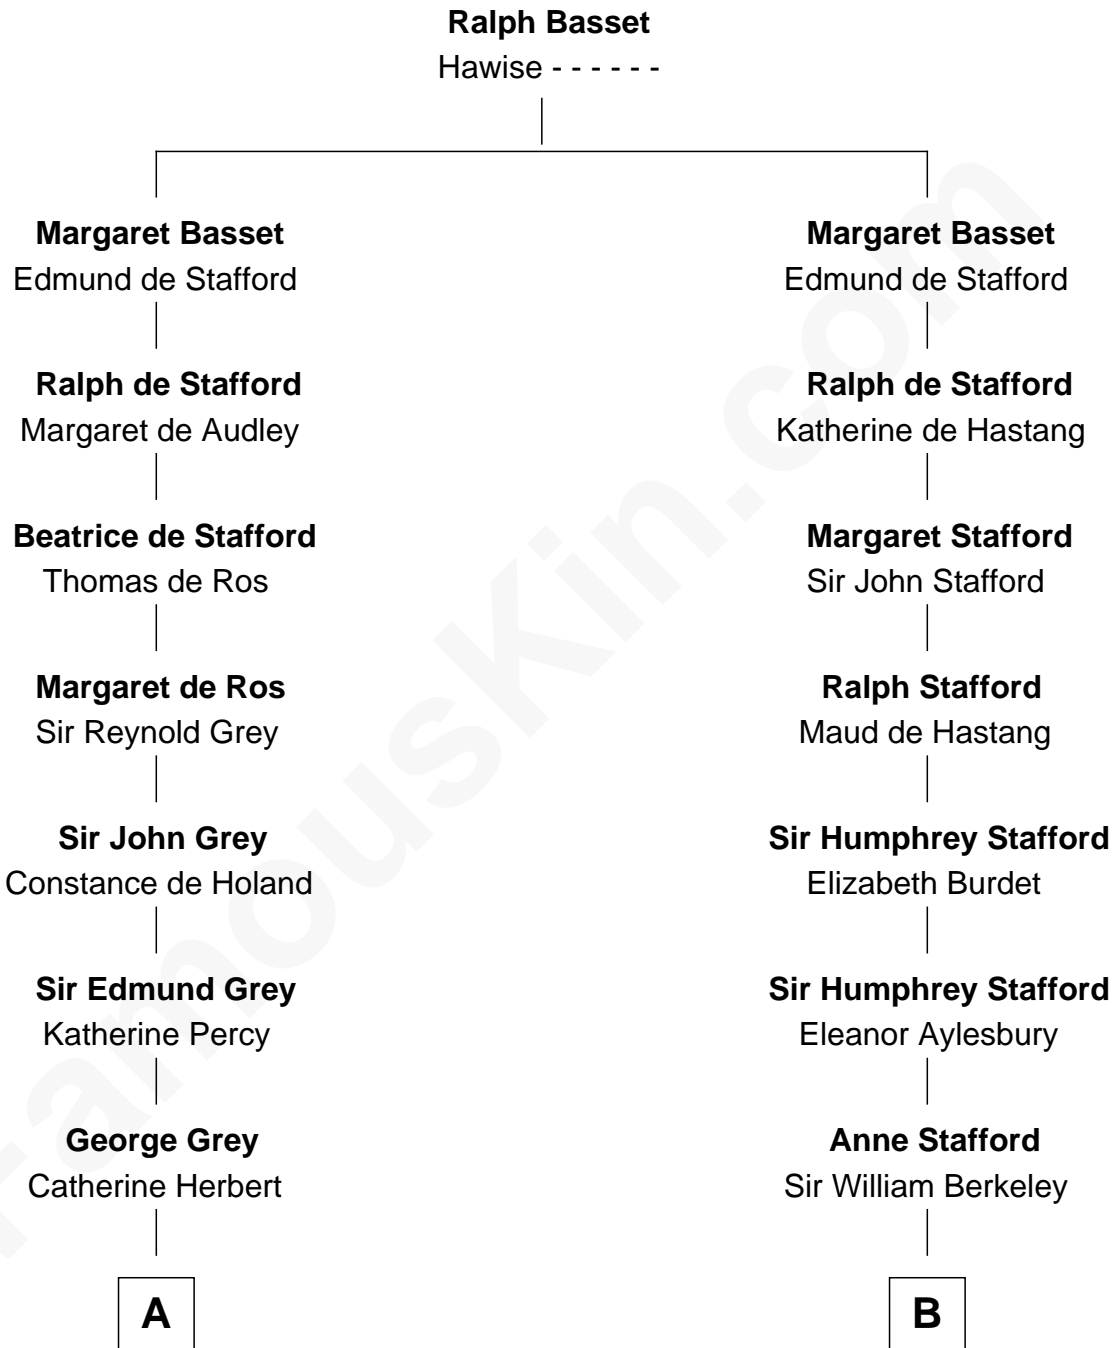

FamousKin.com

Relationship Chart of

Camilla Parker Bowles

Queen Consort of the United Kingdom

17th cousin 4 times removed of

Samuel Prescott

Completed Paul Revere's Midnight Ride

C

William Coutts Keppel

Sophia Mary McNab

George Keppel

Alice Frederica Edmonstone

Sonia Rosemary Keppel

Roland Calvert Cubitt

Rosalind Maud Cubitt

Bruce Middleton Hope Shand