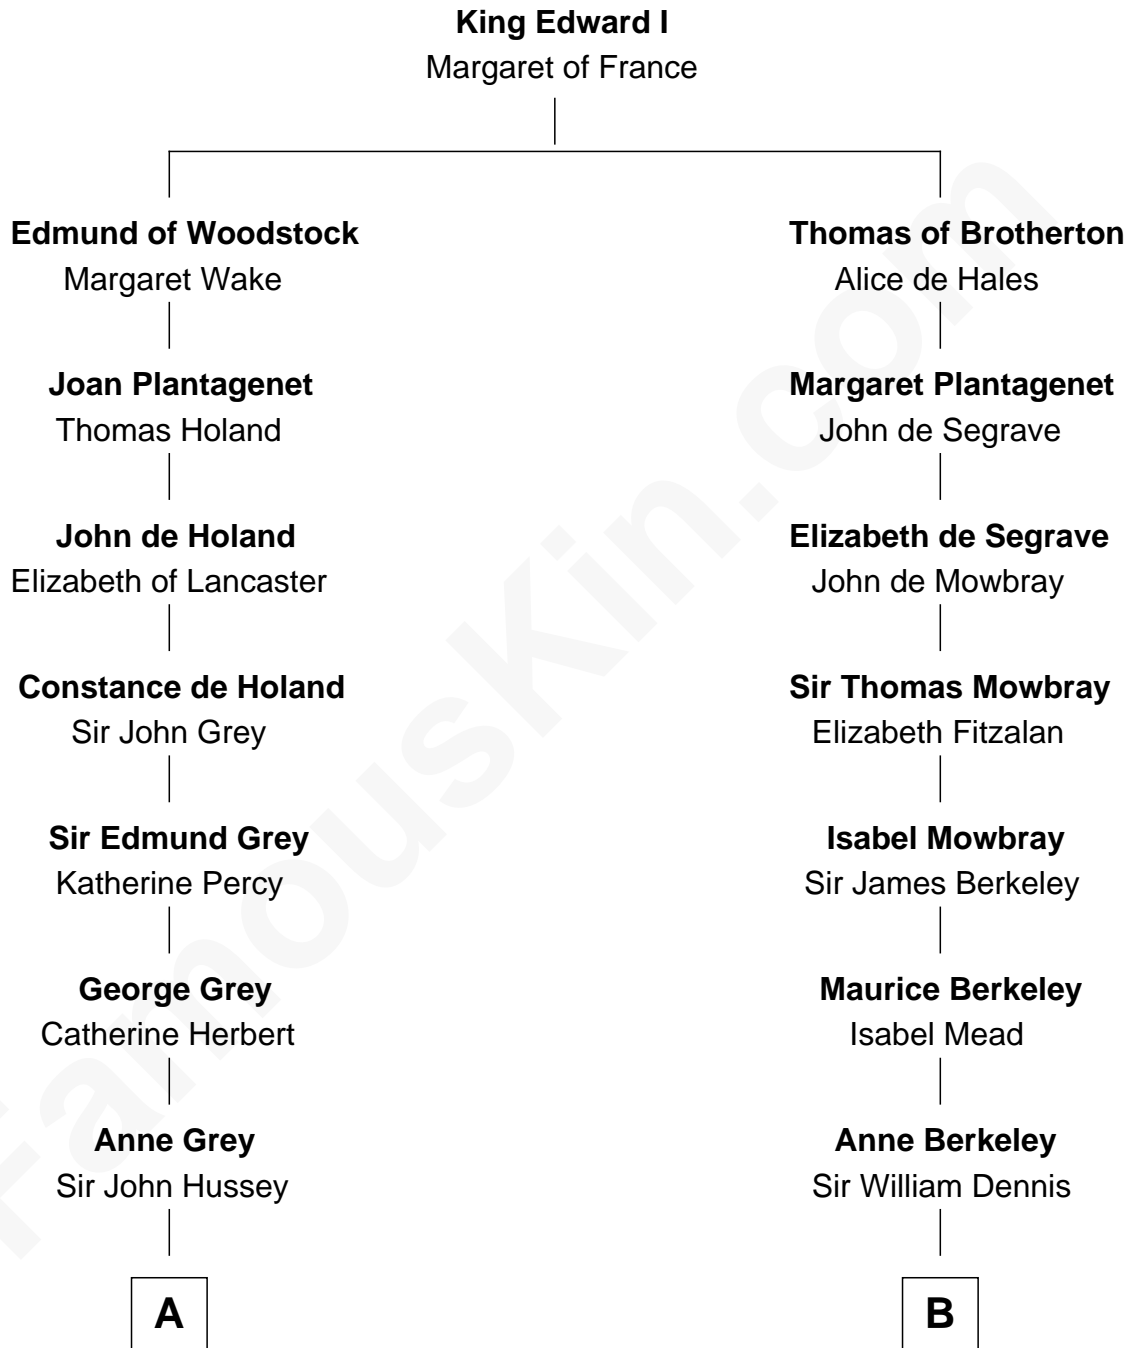

## Relationship Chart of

### Camilla Parker Bowles

Queen Consort of the United Kingdom

16th cousin 4 times removed of

**Samuel Prescott**

Completed Paul Revere's Midnight Ride

**C**

**George Keppel**  
Alice Frederica Edmonstone

**Sonia Rosemary Keppel**  
Roland Calvert Cubitt