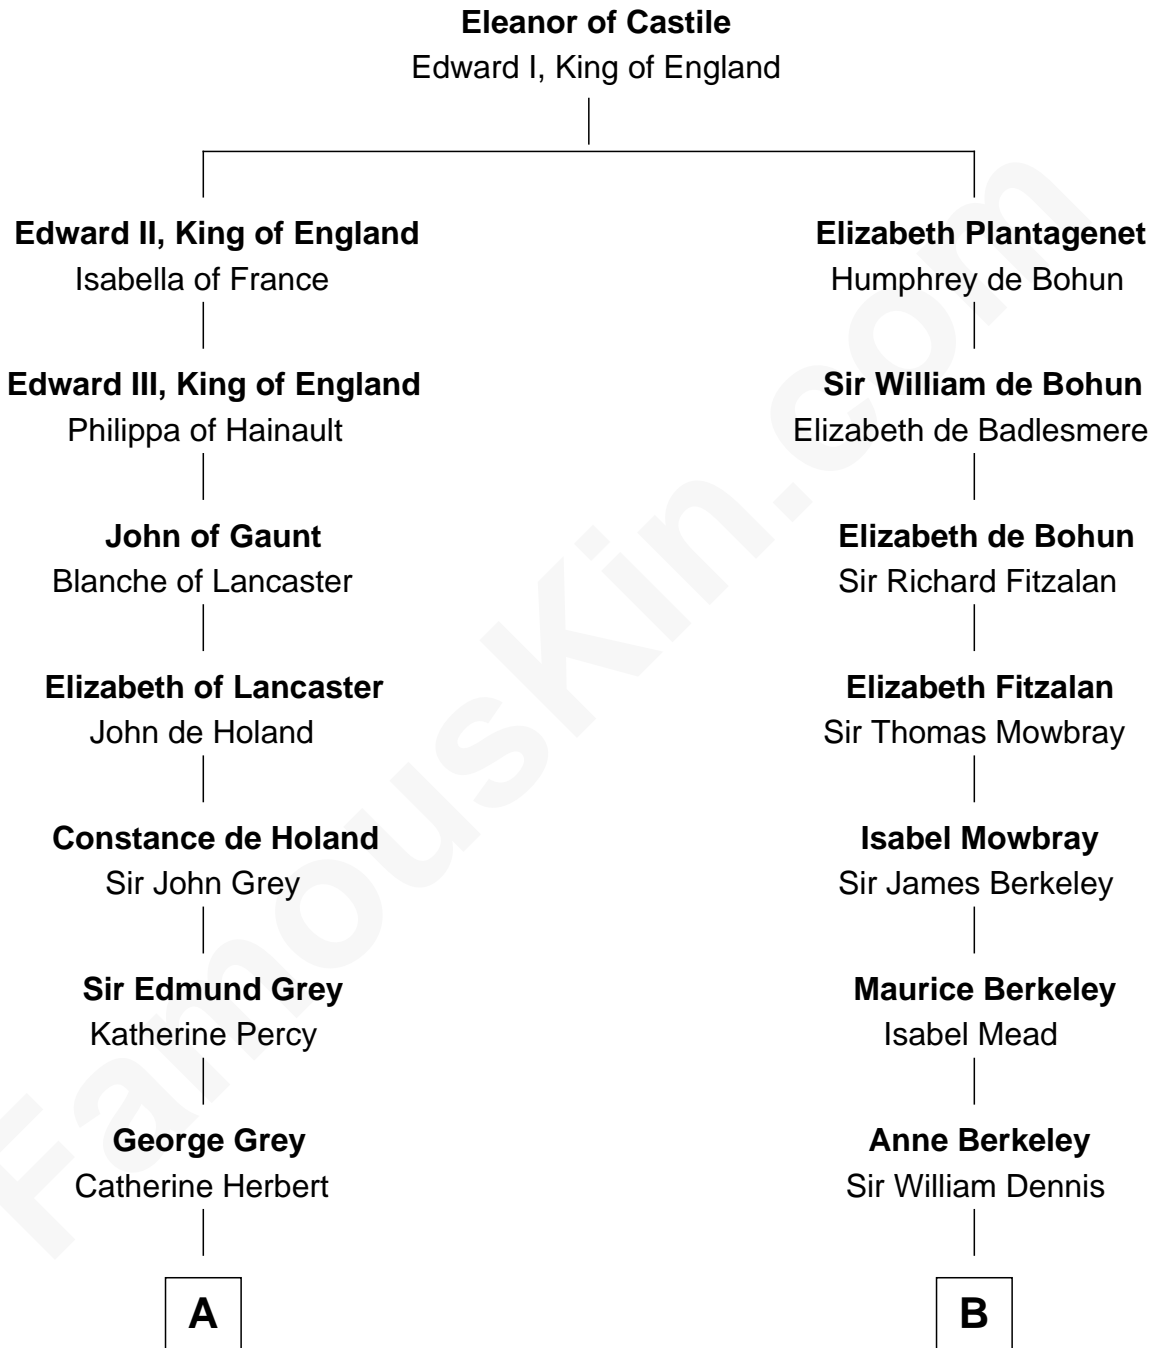

FamousKin.com

Relationship Chart of

Camilla Parker Bowles

Queen Consort of the United Kingdom

16th cousin 5 times removed of

Samuel Prescott

Completed Paul Revere's Midnight Ride

C

William Coutts Keppel

Sophia Mary McNab

George Keppel

Alice Frederica Edmonstone

Sonia Rosemary Keppel

Roland Calvert Cubitt

Rosalind Maud Cubitt

Bruce Middleton Hope Shand