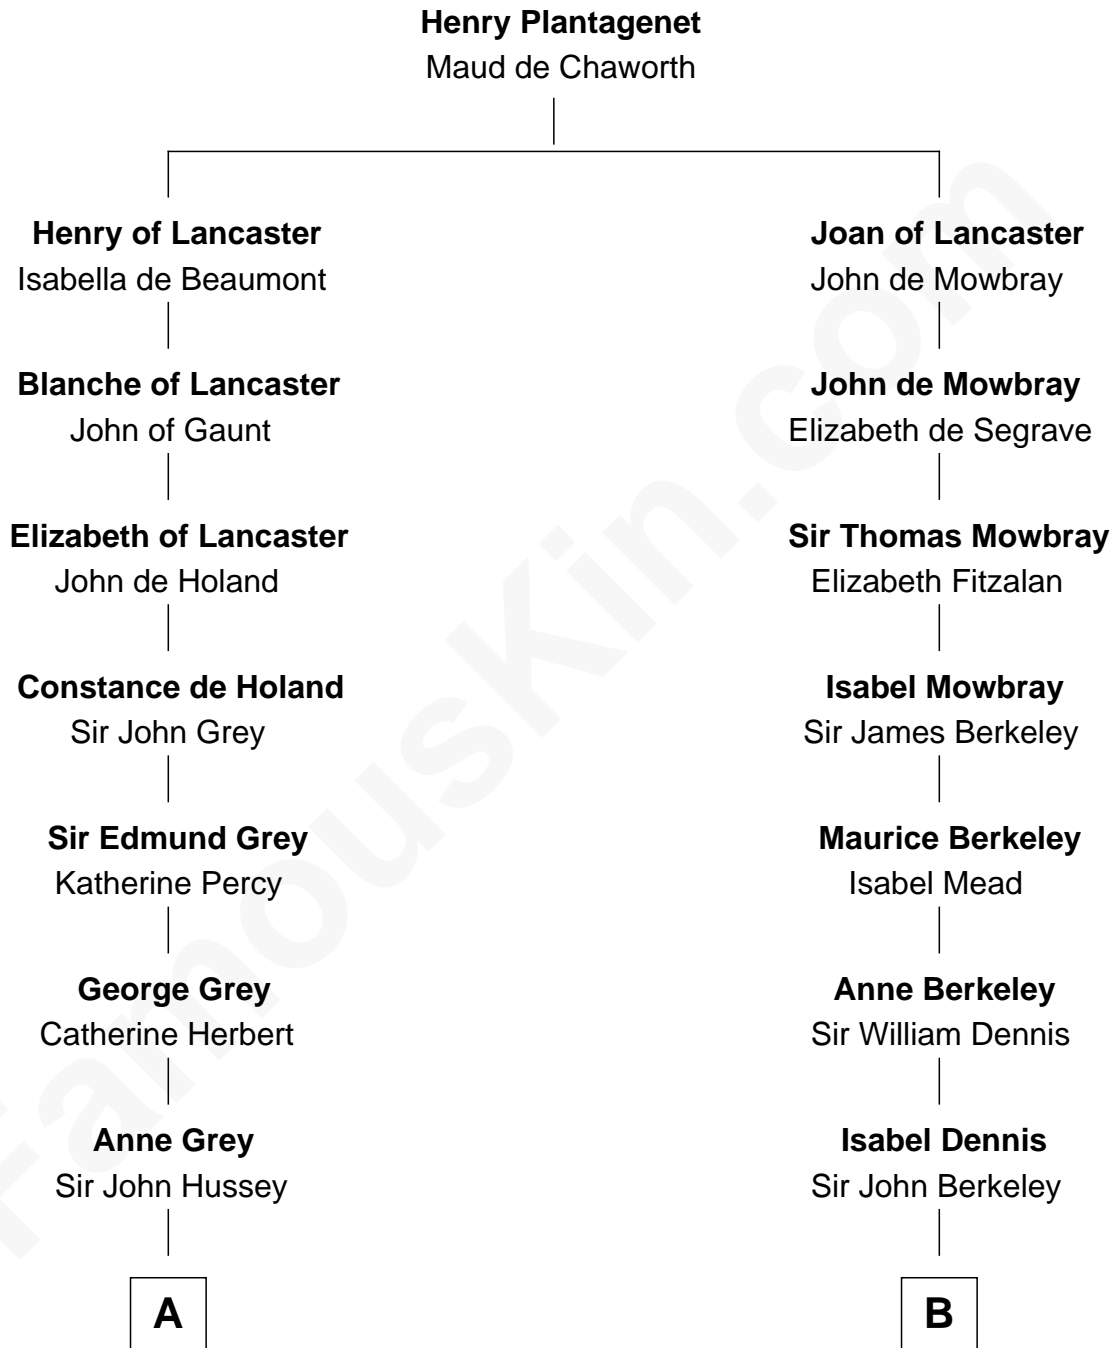

FamousKin.com

Relationship Chart of

Camilla Parker Bowles

Queen Consort of the United Kingdom

15th cousin 5 times removed of

Samuel Prescott

Completed Paul Revere's Midnight Ride

C

—
George Keppel

Alice Frederica Edmonstone

—
Sonia Rosemary Keppel

Roland Calvert Cubitt

—
Rosalind Maud Cubitt

Bruce Middleton Hope Shand

—
Camilla Parker Bowles

Queen Consort