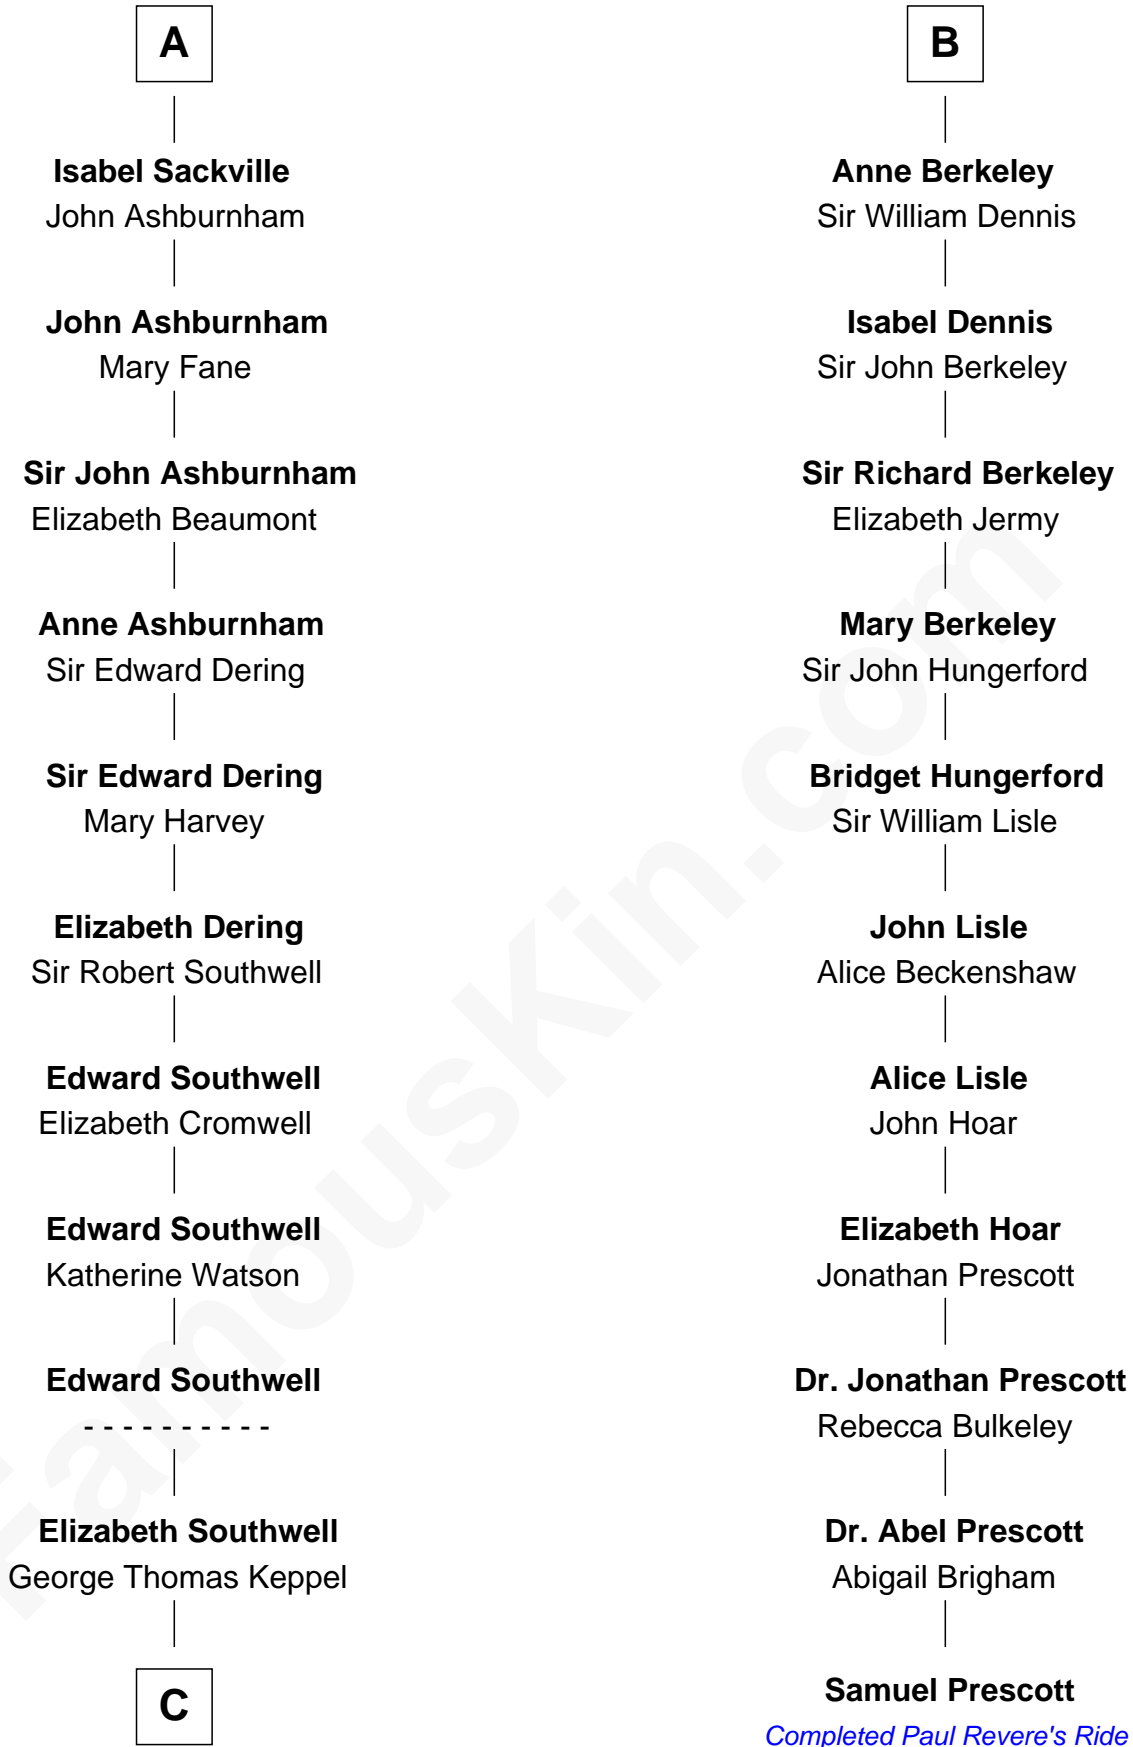

FamousKin.com

Relationship Chart of

Camilla Parker Bowles

Queen Consort of the United Kingdom

17th cousin 4 times removed of

Samuel Prescott

Completed Paul Revere's Midnight Ride

C

William Coutts Keppel

Sophia Mary McNab

George Keppel

Alice Frederica Edmonstone

Sonia Rosemary Keppel

Roland Calvert Cubitt

Rosalind Maud Cubitt

Bruce Middleton Hope Shand