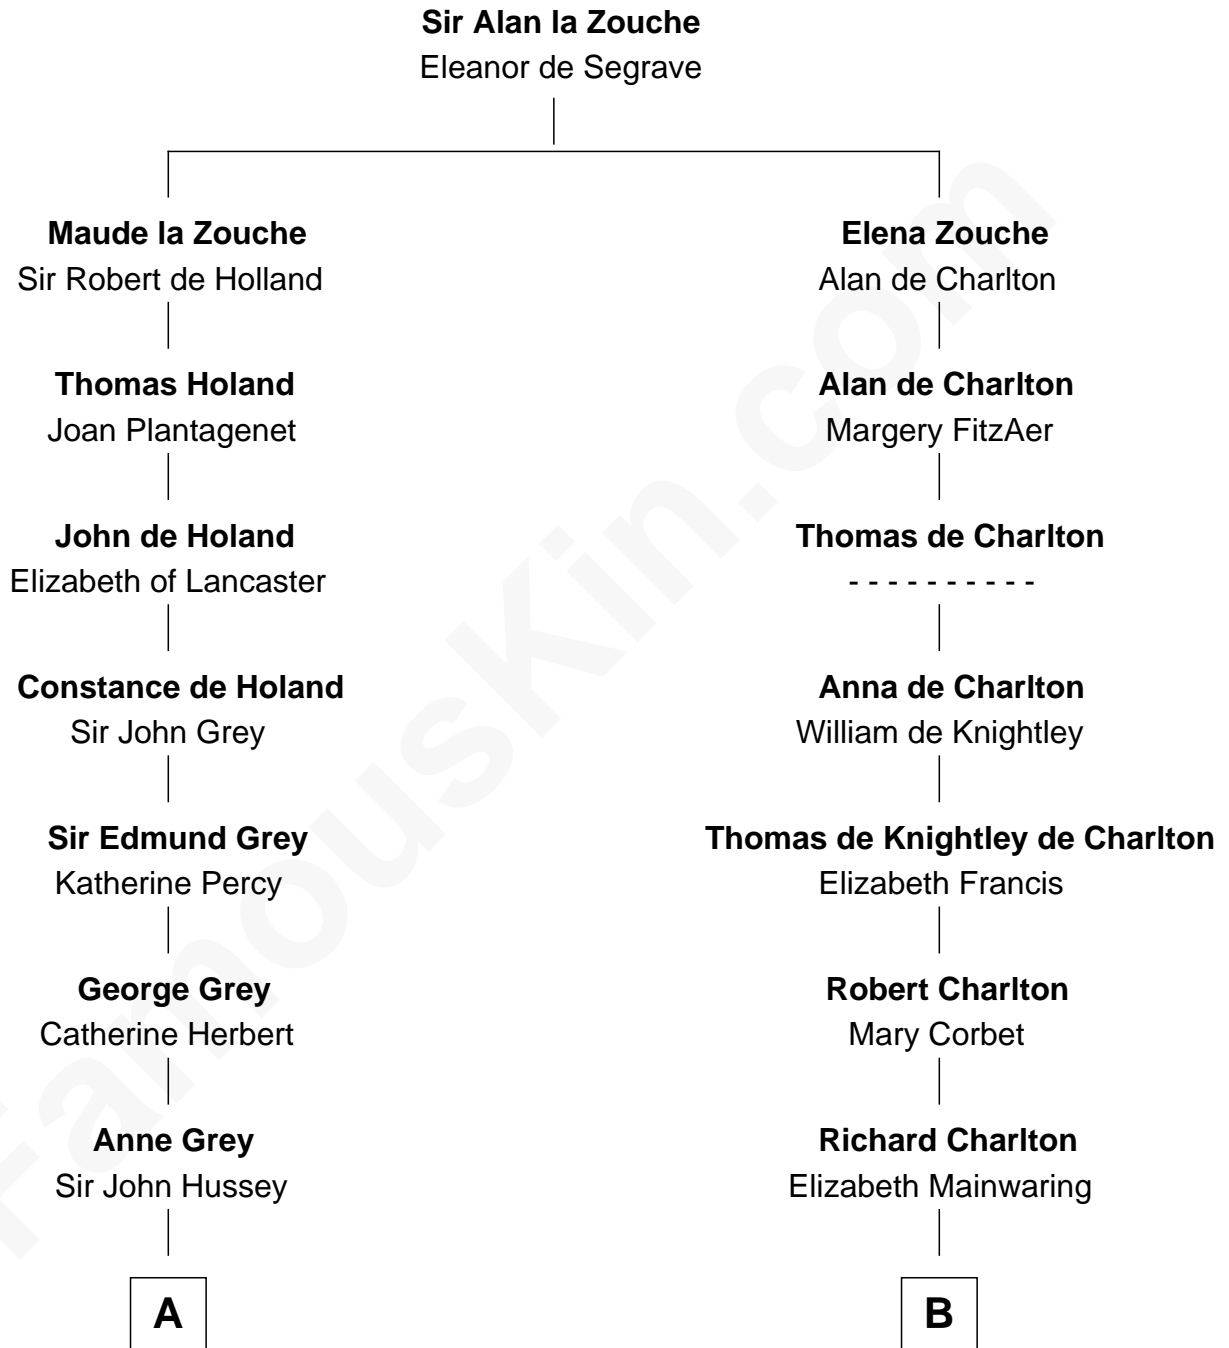

FamousKin.com

Relationship Chart of

Camilla Parker Bowles

Queen Consort of the United Kingdom

15th cousin 5 times removed of

Samuel Prescott

Completed Paul Revere's Midnight Ride

C

George Keppel
Alice Frederica Edmonstone

Sonia Rosemary Keppel
Roland Calvert Cubitt

Rosalind Maud Cubitt
Bruce Middleton Hope Shand

Camilla Parker Bowles
Queen Consort

FamousKin.com