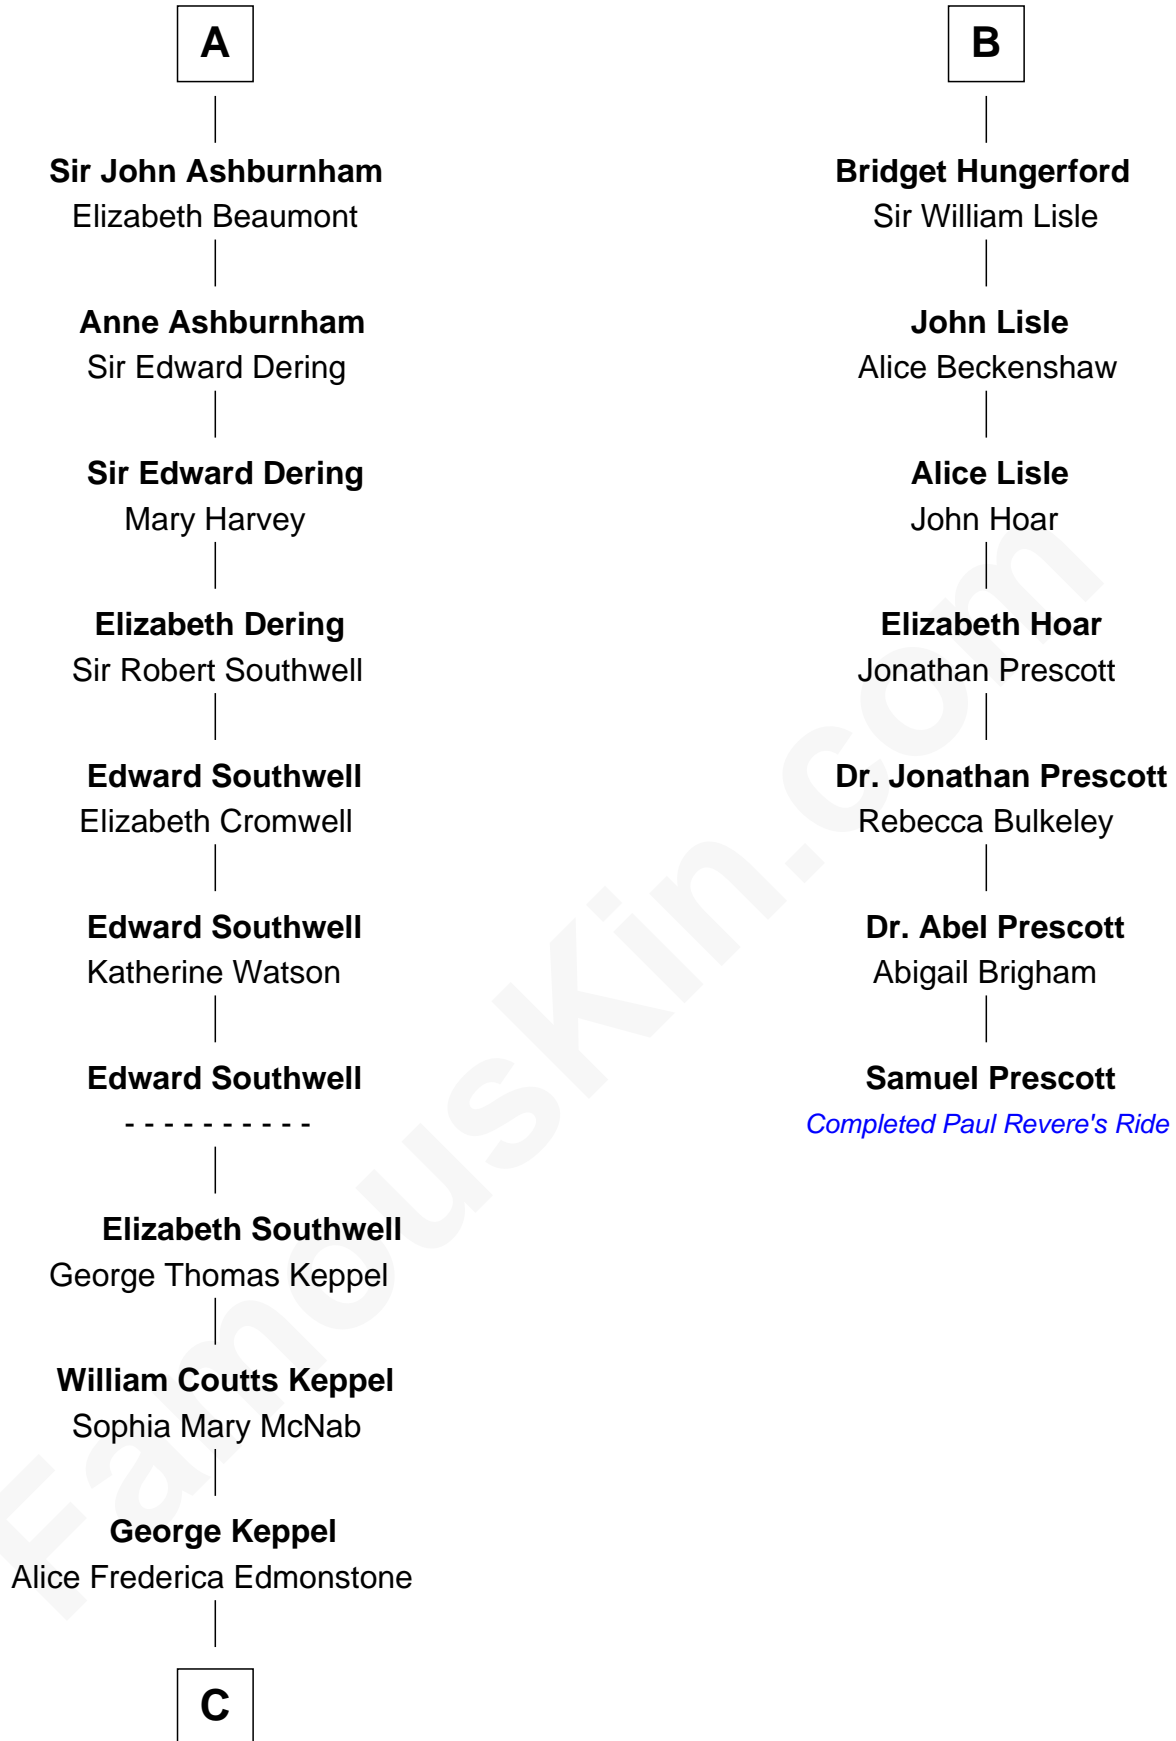

FamousKin.com

Relationship Chart of

Camilla Parker Bowles

Queen Consort of the United Kingdom

13th cousin 6 times removed of

Samuel Prescott

Completed Paul Revere's Midnight Ride

C

—
Sonia Rosemary Keppel

Roland Calvert Cubitt

—
Rosalind Maud Cubitt

Bruce Middleton Hope Shand

—
Camilla Parker Bowles

Queen Consort

FamousKin.com