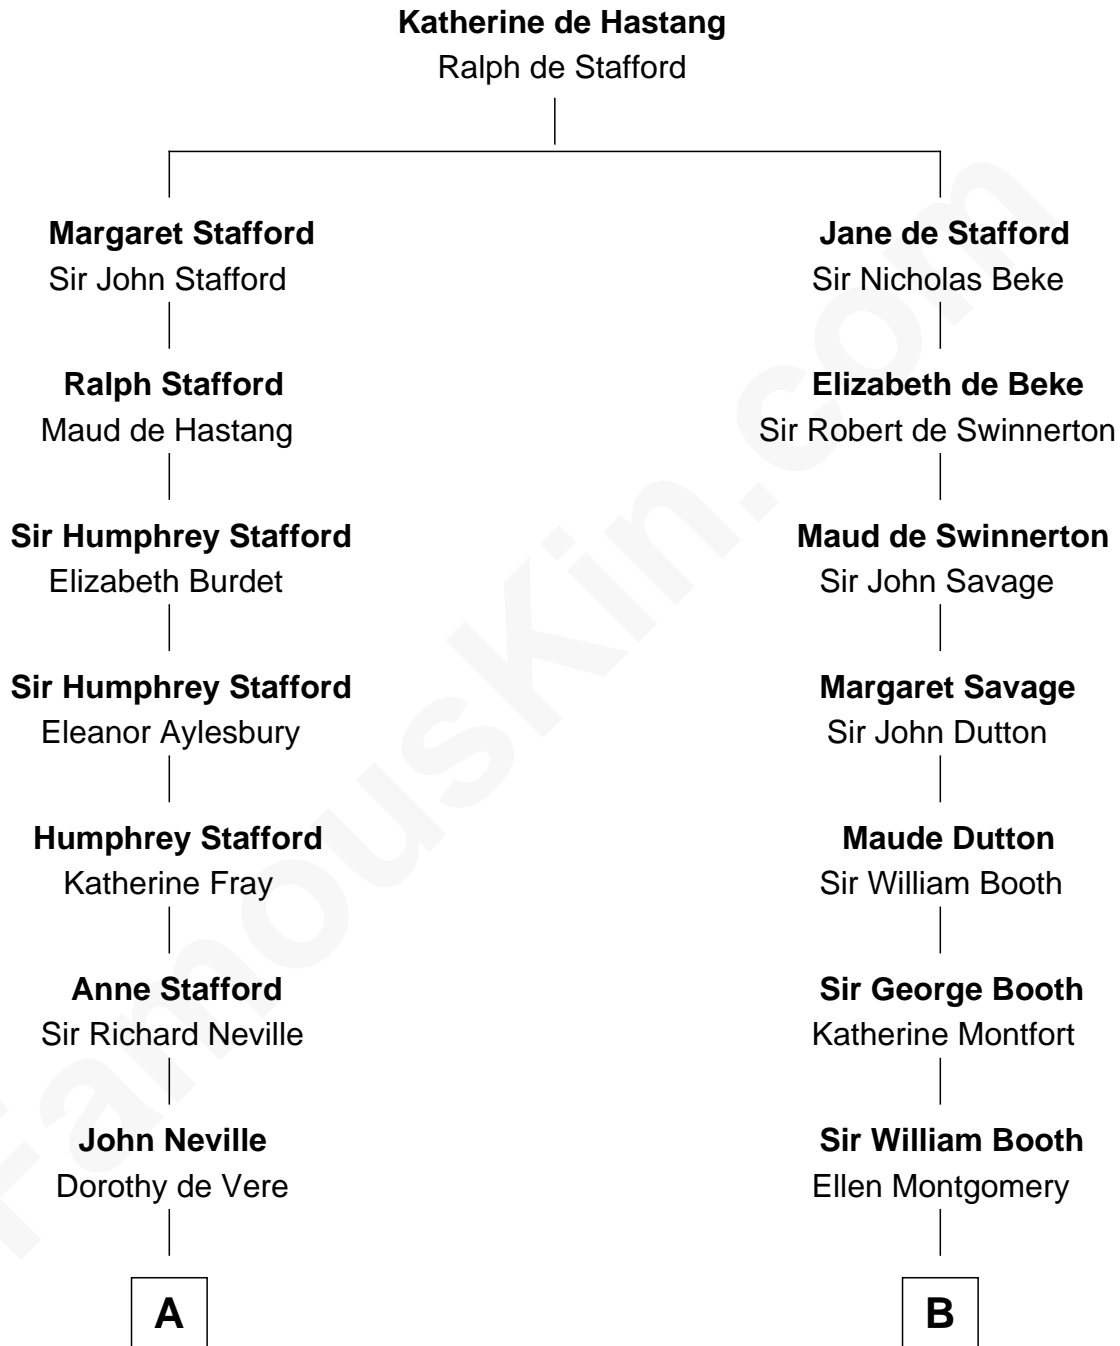

FamousKin.com

Relationship Chart of

Camilla Parker Bowles

Queen Consort of the United Kingdom

17th cousin 3 times removed of

Stephen A. Douglas

Participated in Lincoln-Douglas Debates

FamousKin.com