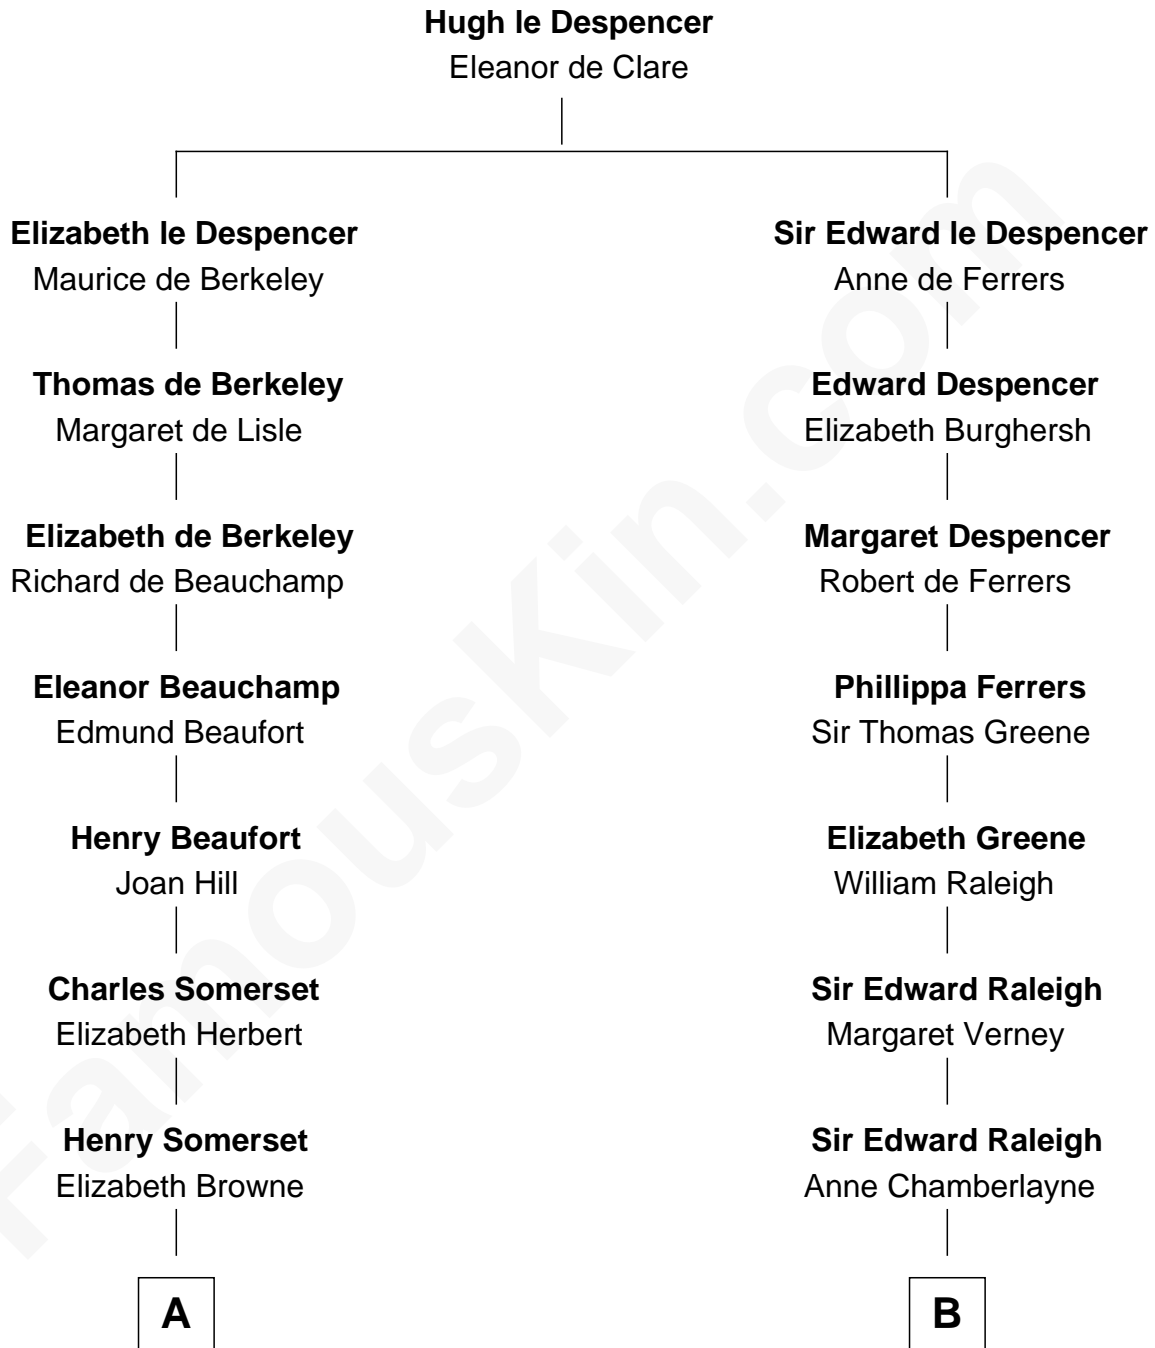

FamousKin.com

Relationship Chart of

Camilla Parker Bowles

Queen Consort of the United Kingdom

18th cousin 2 times removed of

Stephen A. Douglas

Participated in Lincoln-Douglas Debates

FamousKin.com