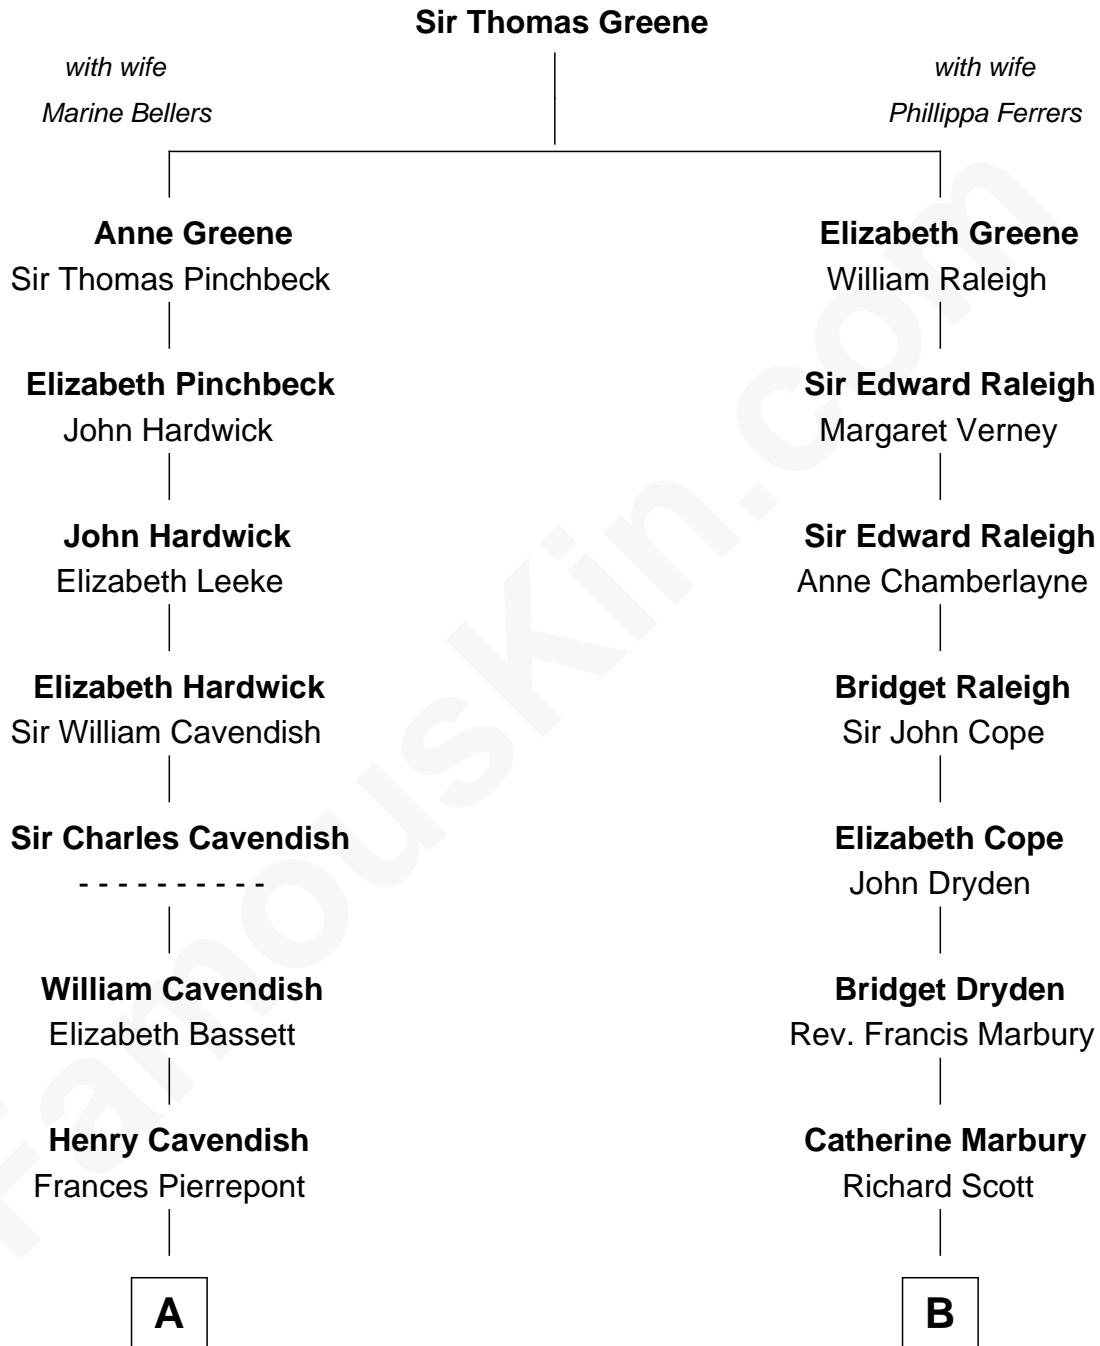

FamousKin.com

Relationship Chart of

Camilla Parker Bowles

Queen Consort of the United Kingdom

16th cousin 3 times removed of

Britney Spears
Singer, Entertainer

C

Emma Jean Forbes