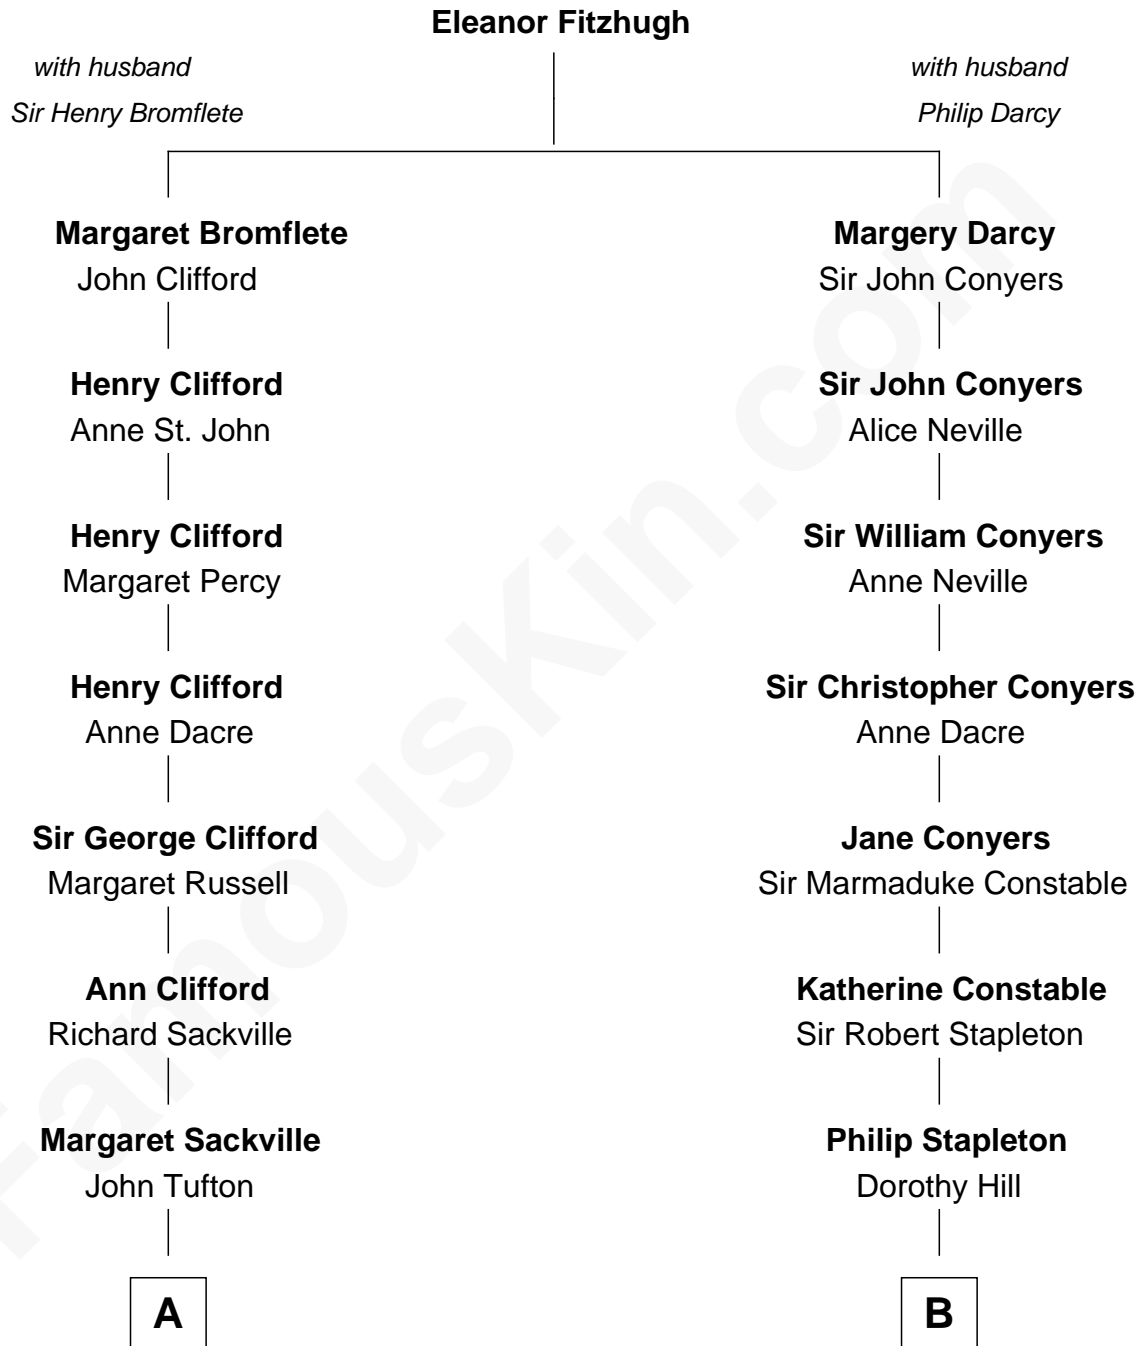

FamousKin.com

Relationship Chart of

Camilla Parker Bowles

Queen Consort of the United Kingdom

16th cousin 2 times removed of

Margot Kidder

TV and Movie Actress

C

Kendall Kidder
Jocelyn Mary Wilson

Margot Kidder
TV and Movie Actress

FamousKin.com