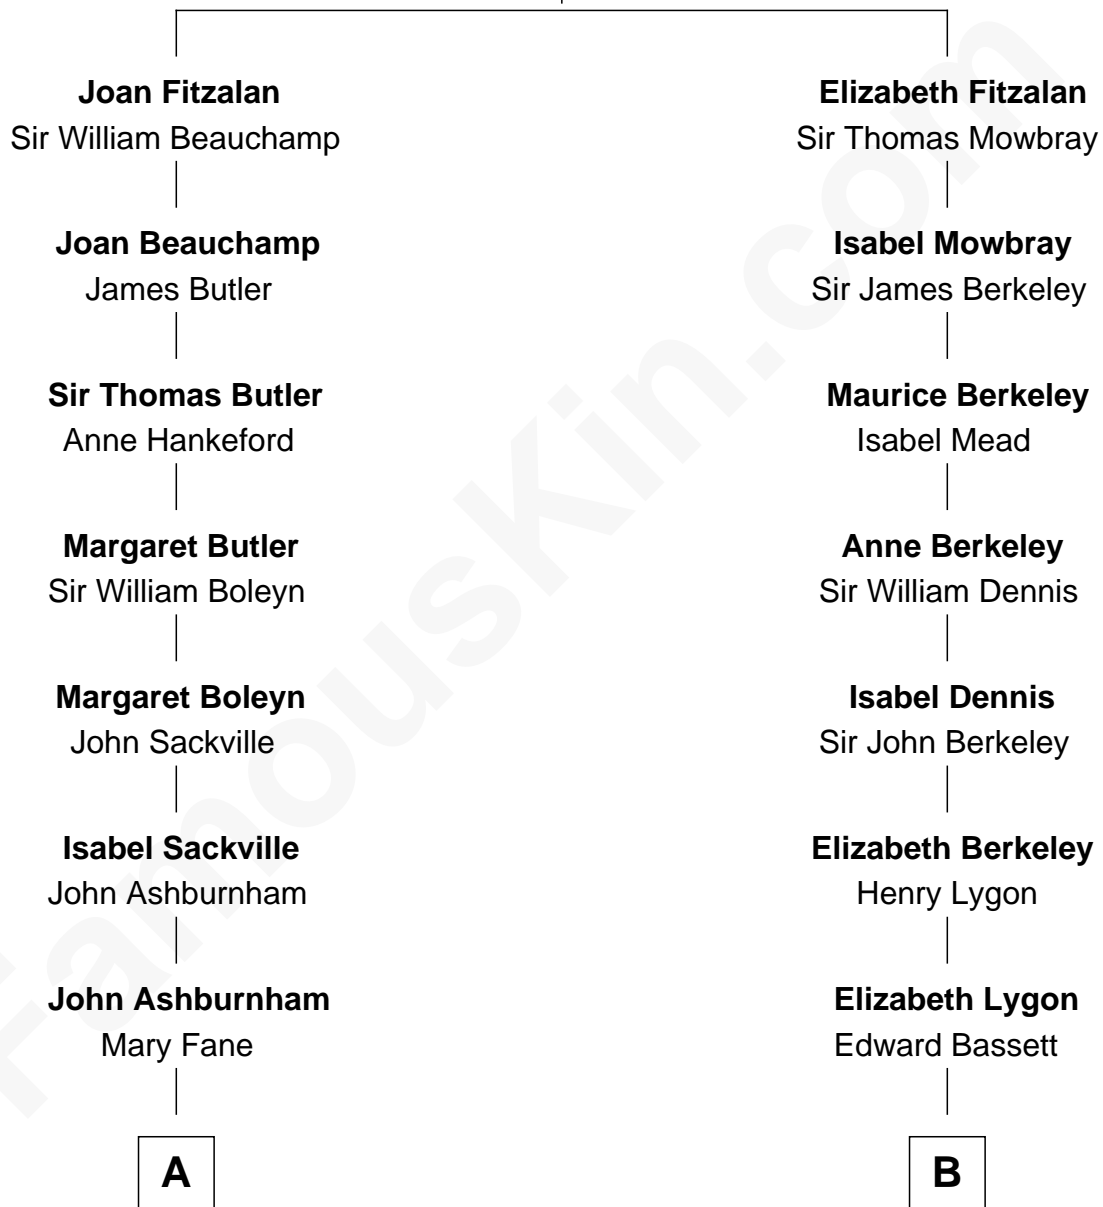

## Relationship Chart of

### Camilla Parker Bowles

Queen Consort of the United Kingdom

19th cousin of

**Margot Kidder**

TV and Movie Actress

**Sir Richard Fitzalan**

Elizabeth de Bohun

FamousKin.com