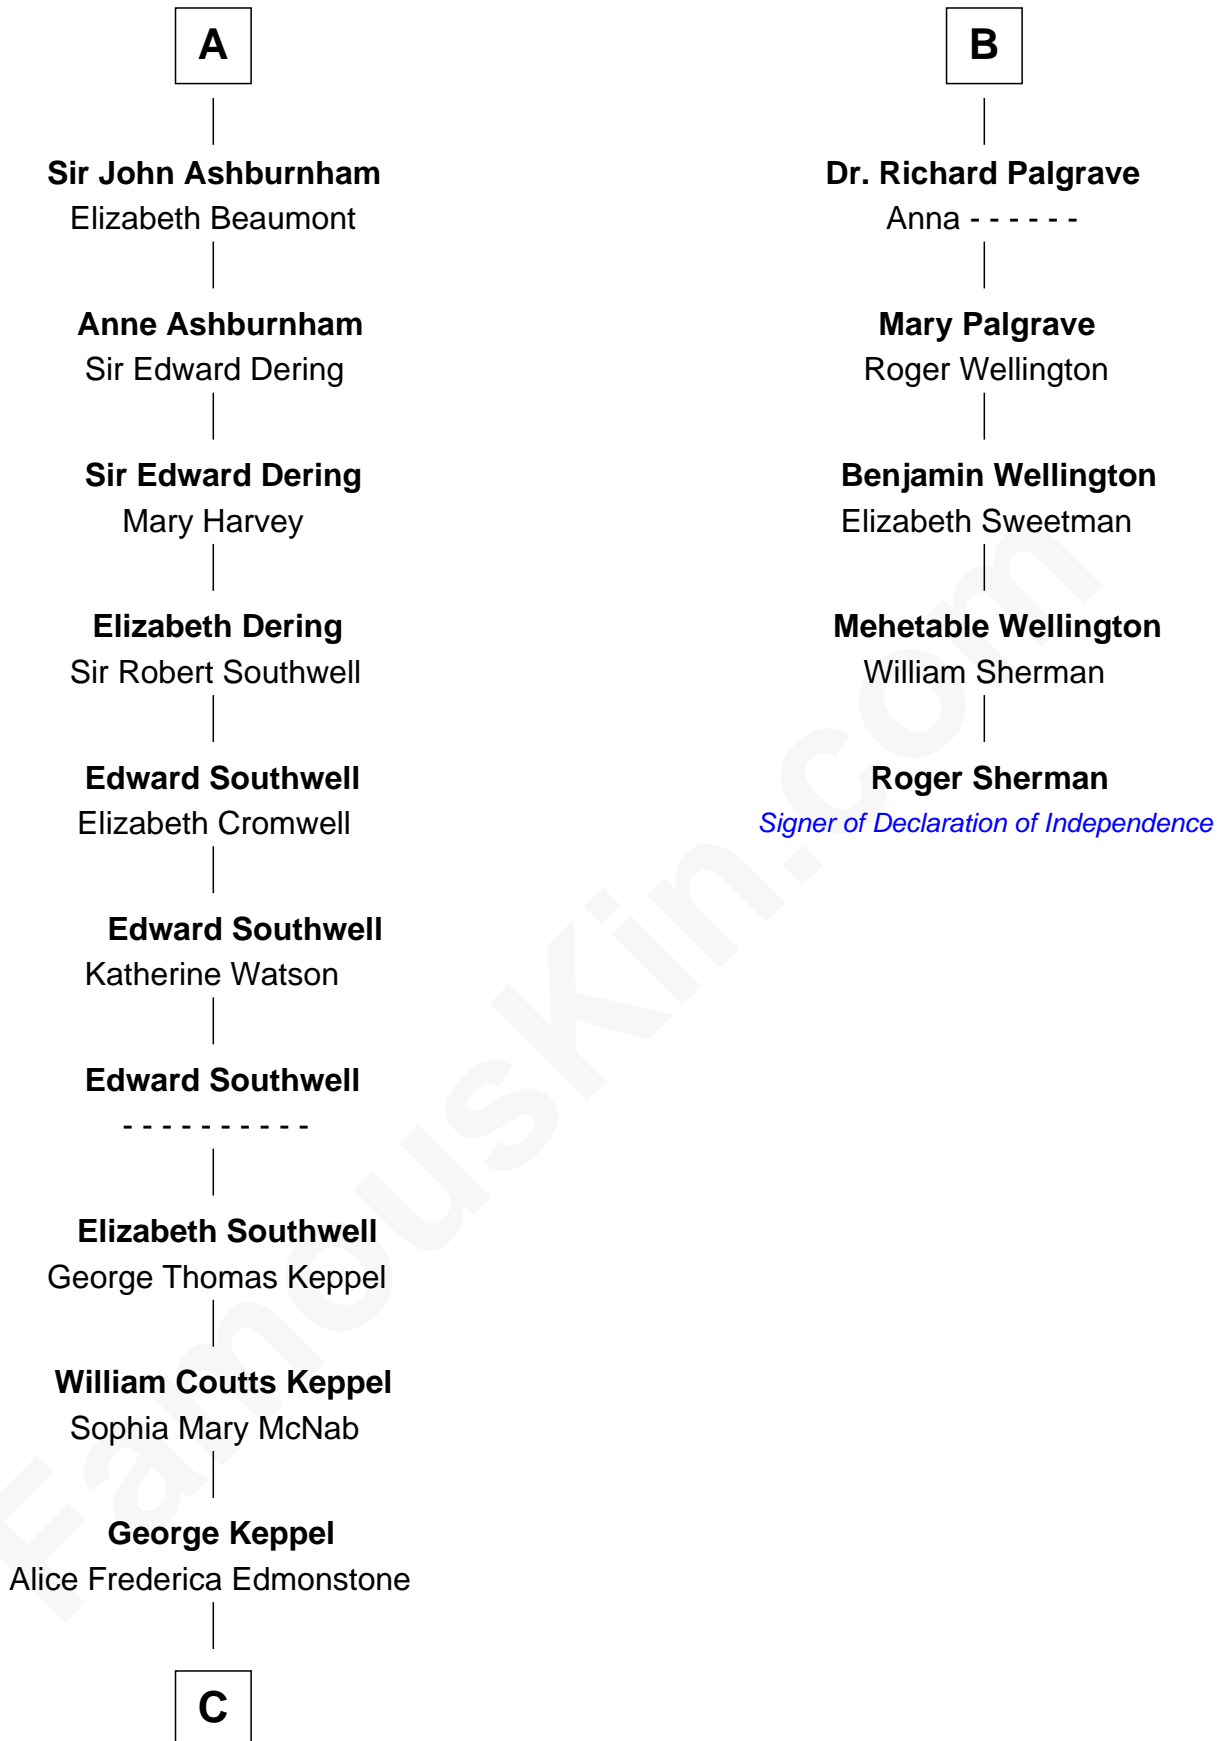

FamousKin.com

Relationship Chart of

Camilla Parker Bowles

Queen Consort of the United Kingdom

11th cousin 8 times removed of

Roger Sherman

Signer of the Declaration of Independence

C

—
Sonia Rosemary Keppel

Roland Calvert Cubitt

—
Rosalind Maud Cubitt

Bruce Middleton Hope Shand

—
Camilla Parker Bowles

Queen Consort

FamousKin.com