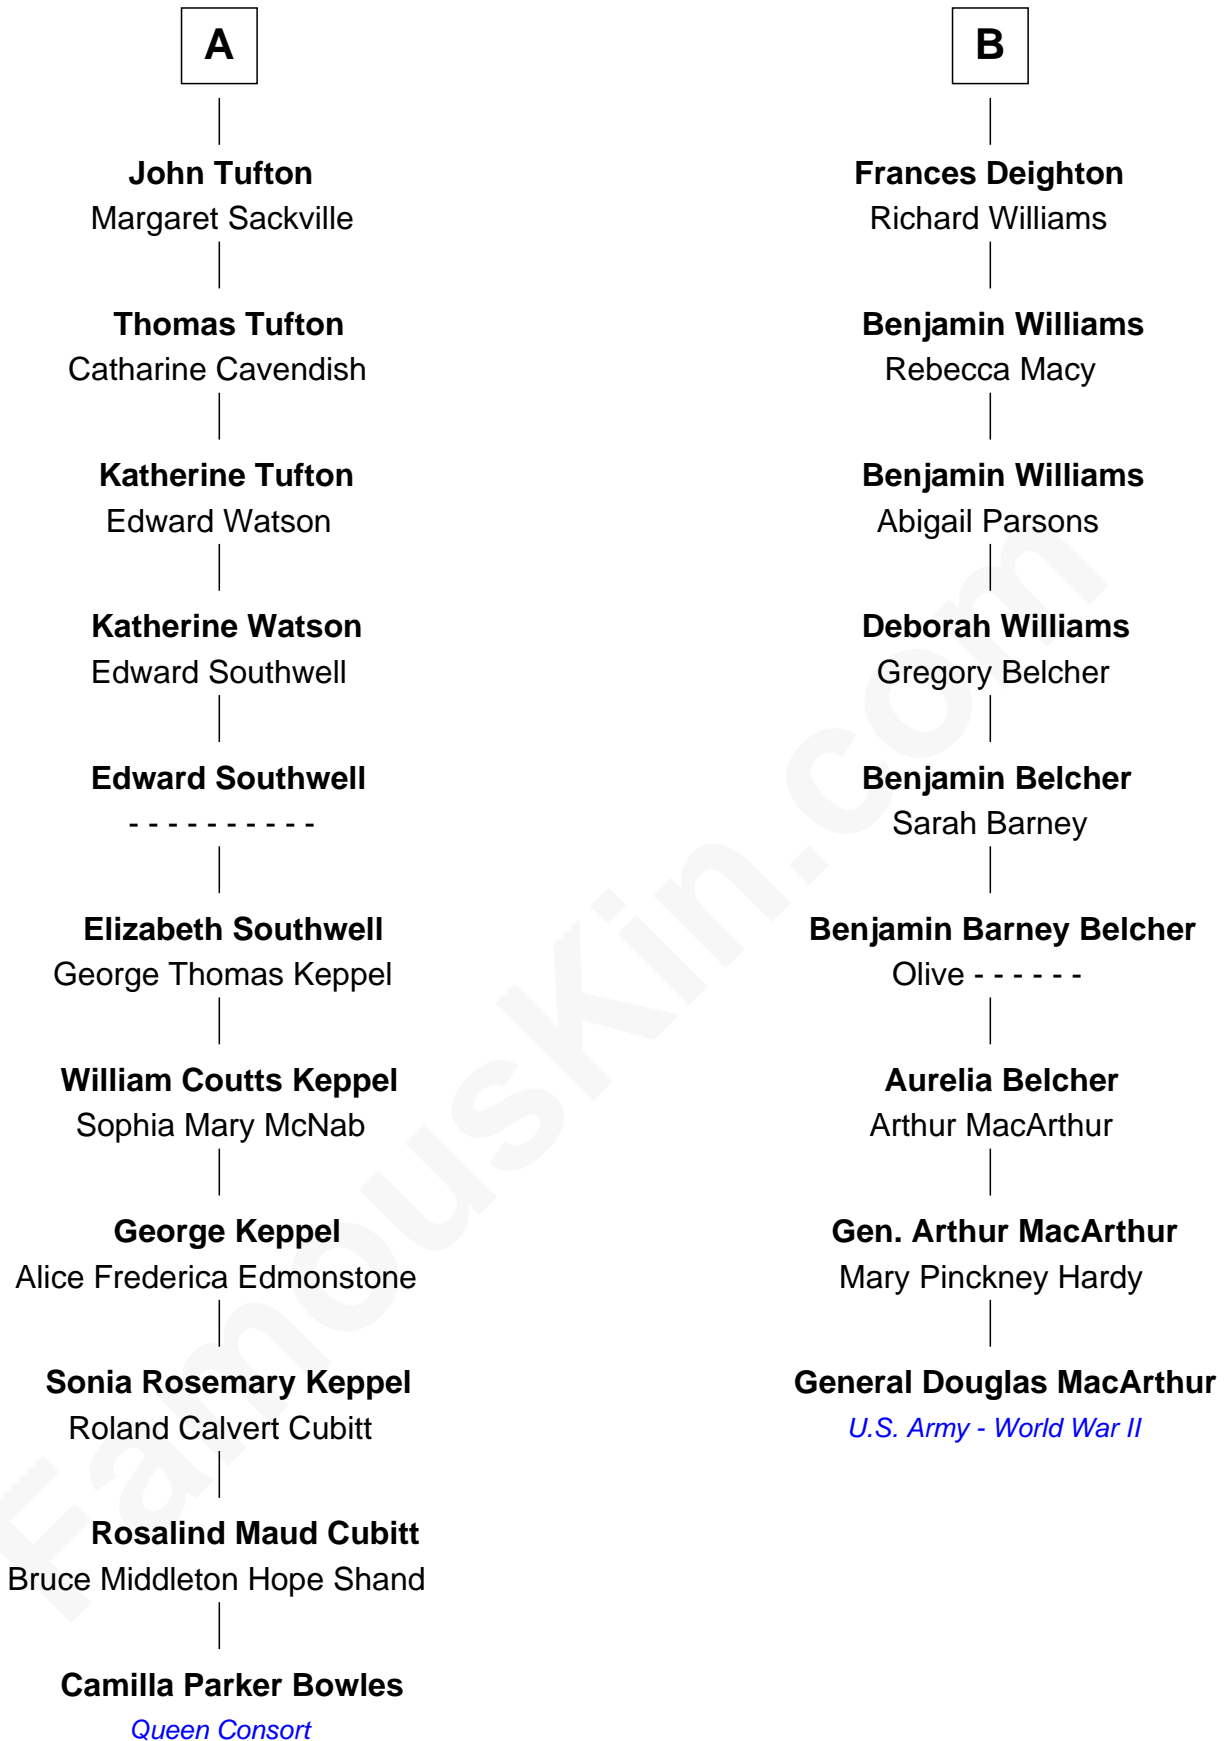

Camilla Parker Bowles photo by [Agência Brasil](#) [(CC BY 3.0 BRAZIL)](#)