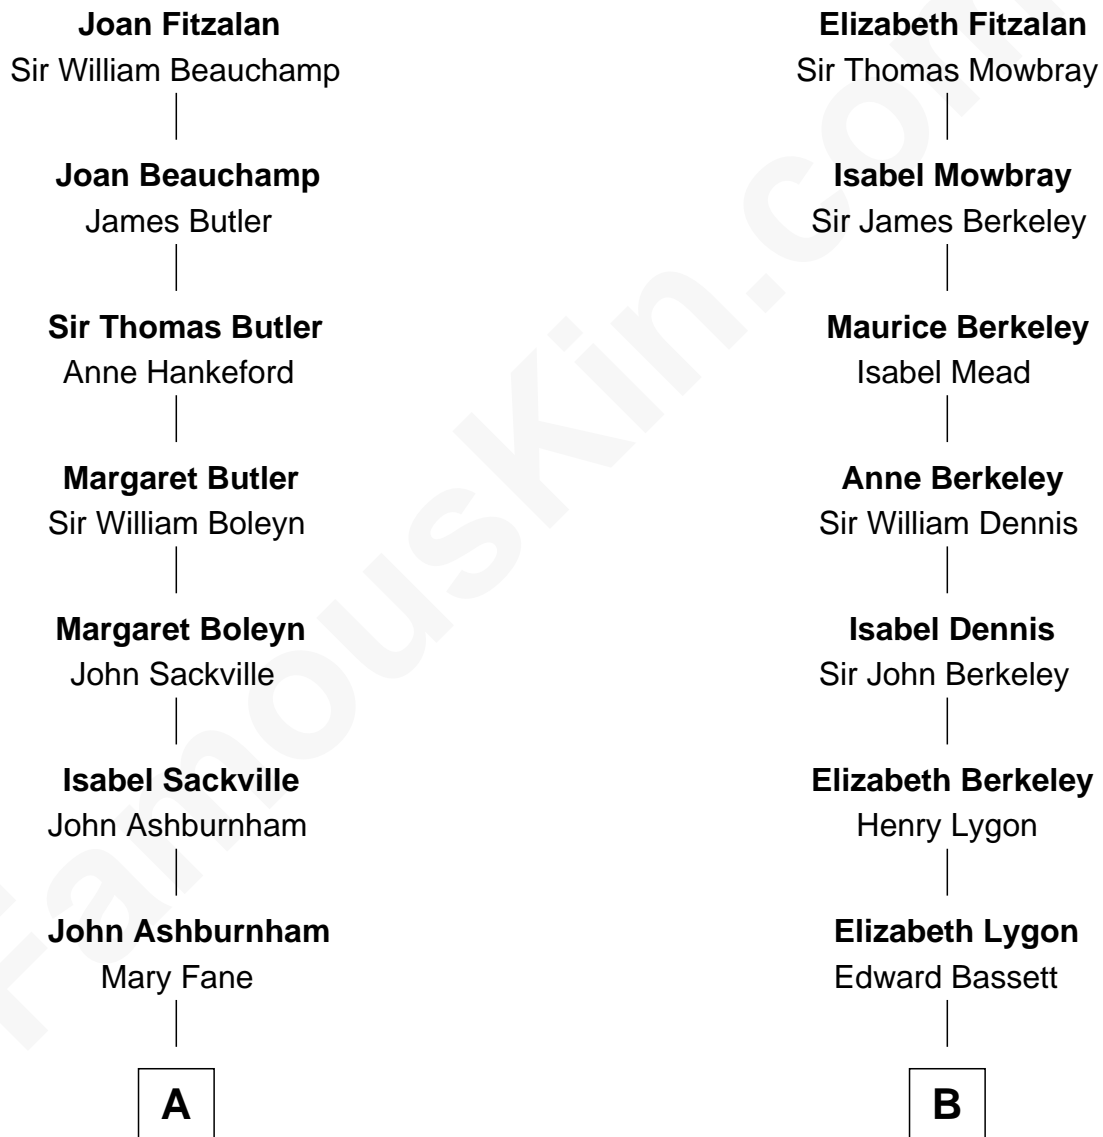

Sir Richard Fitzalan

Elizabeth de Bohun