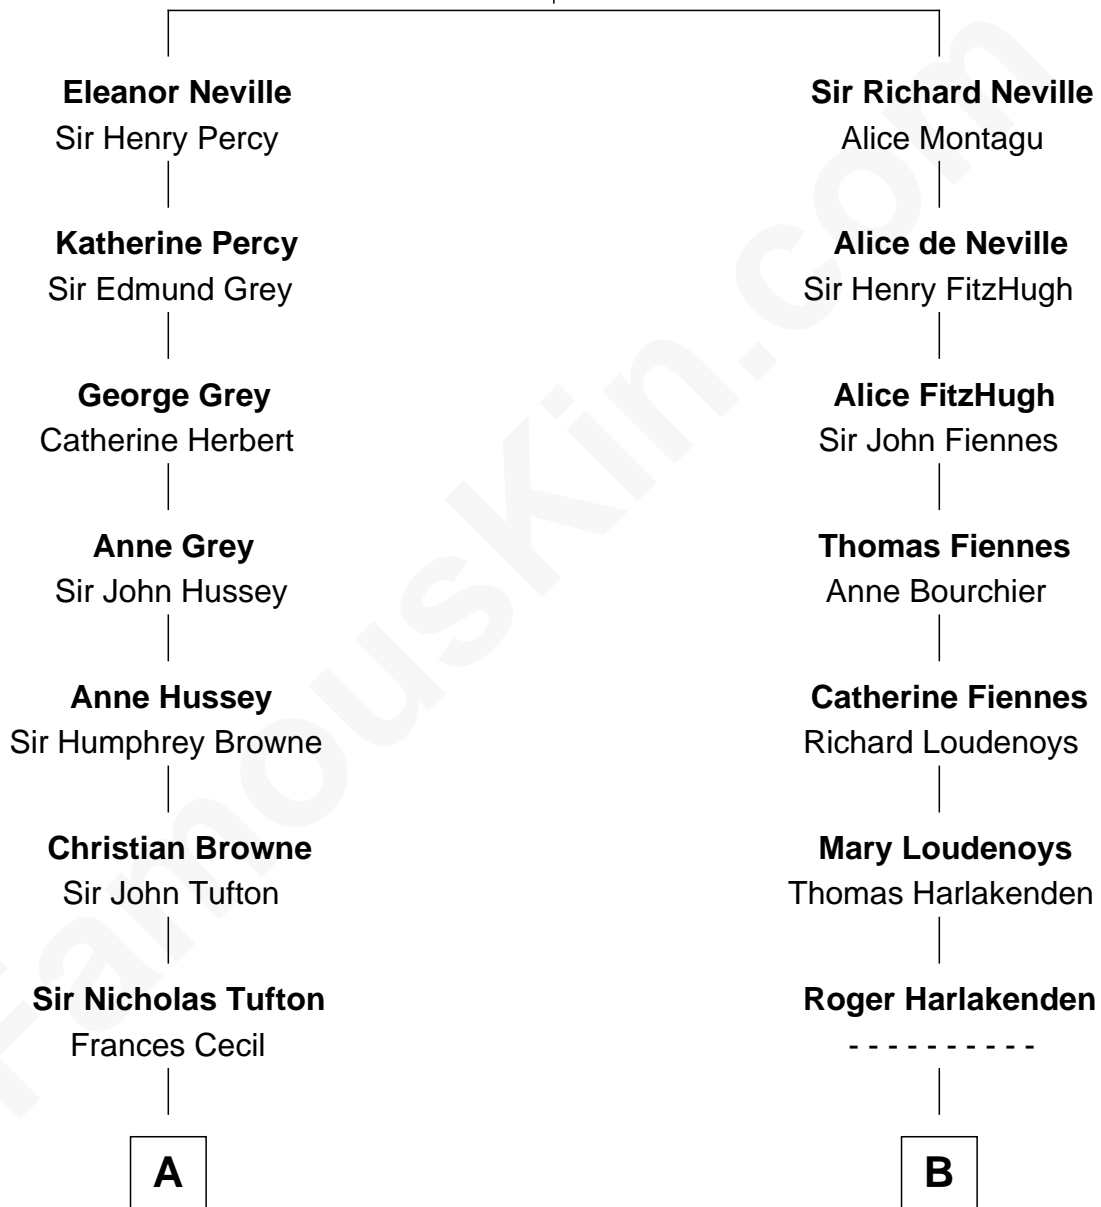

FamousKin.com Relationship Chart of

Camilla Parker Bowles

Queen Consort of the United Kingdom

17th cousin of

Frank Lloyd Wright

American Architect

Sir Ralph Neville

Joan Beaufort

Camilla Parker Bowles photo by [Agência Brasil](#) [\(CC BY 3.0 BRAZIL\)](#)